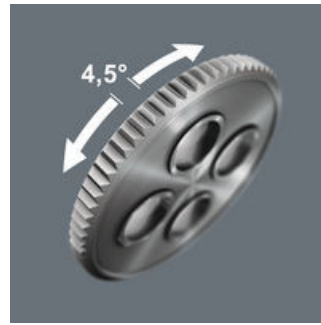

- Pleasant feel thanks to the plastic sleeve
- Plastic sleeve protects surfaces from damage
- Fine toothing with 80 teeth for a short return angle of only 4.5°
- Extremely slim design with a soft, ergonomic grip zone for easy work even in very confined spaces
- Safe socket lock via push button, convenient direction change thanks to the reversing lever

Compelling Wera style Zyklop Comfort ratchet with reversing lever, 1/4". Comfortable 2-component plastic sleeve. Protects sensitive surfaces. Slim design for working even in very confined spaces. The fine toothing with 80 teeth allows for a low return angle of only 4.5°. With reversing lever to reverse rotation easily. With safe socket locking via push-button.

With its extremely slim design, the Zyklop Comfort ratchet allows easy working even in very confined spaces.

Fine-tooth design

With its fine toothing with 80 teeth, the Zyklop Comfort ratchet allows a short return angle of only 4.5°.

Plastic coated

The plastic sleeve makes working comfortable and safe even at extremely low or high temperatures.

Ball lock

The ball lock ensures sockets and accessories fit securely, providing increased safety during operation. A short press on the release button allows the tool to be changed quickly.