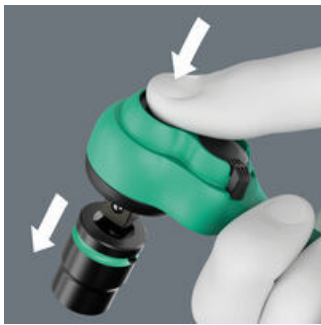

- Pleasant feel thanks to the plastic sleeve
- Plastic sleeve protects surfaces from damage
- Fine toothing with 80 teeth for a short return angle of only 4.5°
- Extremely slim design with a soft, ergonomic grip zone for easy work even in very confined spaces
- Safe socket lock via push button, convenient direction change thanks to the reversing lever

Compelling Wera style Zyklop Comfort ratchet with reversing lever, 1/4". Comfortable 2-component plastic sleeve. Protects sensitive surfaces. Slim design for working even in very confined spaces. The fine toothing with 80 teeth allows for a low return angle of only 4.5°. With reversing lever to reverse rotation easily. With safe socket locking via push-button.

With its extremely slim design, the Zyklop Comfort ratchet allows easy working even in very confined spaces.

Fine-tooth design

With its fine toothing with 80 teeth, the Zyklop Comfort ratchet allows a short return angle of only 4.5°.

Plastic coated

The plastic sleeve makes working comfortable and safe even at extremely low or high temperatures.

Ball lock

The ball lock ensures sockets and accessories fit securely, providing increased safety during operation. A short press on the release button allows the tool to be changed quickly.