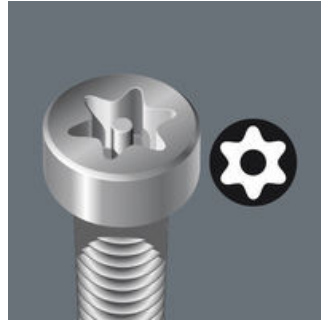

EAN:	4013288026903	Size:	70x7x6 mm
Part number:	05060142001	Weight:	11 g
Article number:	867/4 Z TORX® B0	Country of origin:	CZ
		Customs tariff number:	82079030

- For recessed TORX® screws with securing pin
- TORX® bit with bore hole on the output side
- Tough for hard materials
- 1/4" hexagon drive (Wera connecting series 4)

Premium bits for TORX® B0 socket screws. TORX® B0 screws have a protruding pin in their drive profile. This prevents unauthorized loosening, as these screws cannot be operated with "normal" TORX® tools. Only special TORX® B0 tools have a bore which can mount the pin. Tough, for universal use. 1/4" hexagonal, suitable for holders as per DIN ISO 1173-F 6.3.

TORX® with borehole (B0)

Tough bits

TORX® tools with a borehole prevent the unauthorised unfastening of safety screws. The screws contain a pin that protrudes into the drive profile so that "normal" TORX® tools cannot be used. This pin fits into the borehole of TORX® B0 tools allowing safety screws to be unfastened.

Tough Wera bits prevent the tip from breaking prematurely. Z-bits usually are the bit for universal screwdriving applications.

Further versions in this product family:

		 mm	 inch	 mm
05060139001	TX 8	70	2 3/4"	3.0
05060048001	TX 8	89	3 1/2"	3.0
05060049001	TX 9	89	3 1/2"	3.0
05060140001	TX 10	70	2 3/4"	4.0
05060050001	TX 10	89	3 1/2"	4.0
05060141001	TX 15	70	2 3/4"	4.0
05060051001	TX 15	89	3 1/2"	4.0
05060142001	TX 20	70	2 3/4"	4.5
05060052001	TX 20	89	3 1/2"	4.5
05060143001	TX 25	70	2 3/4"	6.0
05060053001	TX 25	89	3 1/2"	6.0
05060144001	TX 27	70	2 3/4"	6.0
05060057001	TX 27	89	3 1/2"	6.0
05060145001	TX 30	70	2 3/4"	6.0
05060054001	TX 30	89	3 1/2"	6.0
05060146001	TX 40	70	2 3/4"	-
05060056001	TX 40	89	3 1/2"	-