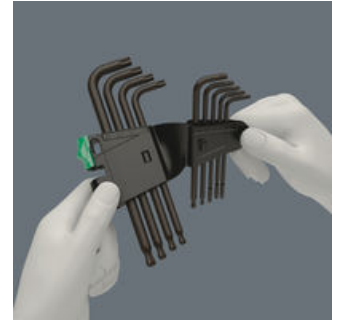

High quality L-key set for recessed TORX® screws. Partially with ballpoint: the ball-end on the long arm allows for reliable working even in difficult installation situations. The BlackLaser surface treatment provides outstanding surface protection, even against corrosion, and a long service life. The tools are quickly to hand thanks to the laser-engraved and thereby wear-resistant size markings on the L-keys. Come in a practical clip fastener out of wear-resistant material, enabling secure storage of the L-keys as well as simple removal.

TORX® ball tip

The spherical drive profile means that it is possible to swivel the axis of the tool to that of the screw, and therefore enable angled, "around-the-corner" screwdriving jobs.

Size identification

The size of each L-key has been engraved by a laser. In addition Take it easy L-keys have a colour coding according to sizes - for simple and rapid accessing of the required tool. Making it easy to find the right tool.

Surface protection

L-keys with BlackLaser surface treatment for outstanding surface protection and long service life. High corrosion protection.

Secure hold and easy removal

Wear-resistant clip material ensures secure storage of the L-keys as well as simple removal