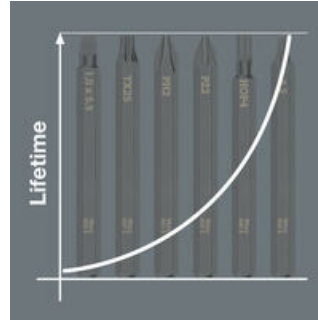

Extra tough bit for hexagonal socket screws. This prevents the bit from breaking prematurely and extends its service life. Suitable for use with Wera impact screwdrivers 921. With 1/4" hexagonal drive.

The 921 impact screwdriver combines the advantages of manual impact wrenches, compact tools and screwdrivers with pound-through blade.

The Wera impact screwdriver bits are particularly suitable for use with the Wera 921 impact screwdriver.

Long life span

The extra tough bits stand out with their particularly long service life. Premature breakage is prevented.

Hex-Plus

Hexagon socket screws are a problem, because the contact surfaces that transfer the force of the tool to the screw are very narrow. The consequence: the head of the screw can be damaged, usually rounding out the recess. Hex-Plus tools have larger contact surfaces to prevent this, driving from the flats of the recess, rather than the corners. Good to know: Hex-Plus tools fit into every standard hexagon socket screw!