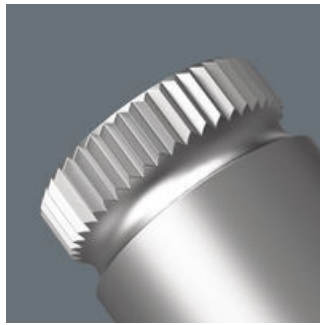

EAN:	4013288221216	Size:	102x43x19 mm
Part number:	05042674001	Weight:	59 g
Article number:	781 C	Country of origin:	CZ
		Customs tariff number:	82042000

- 1/2" to 3/8" connection part
- With 1/2" square head socket drive
- 3/8" external square
- With secure socket fixing
- Made of chrome-vanadium for high load capacity

Connection part 1/2" square head socket to 3/8" external square head. For manual and machine-operated tools (non-impact), with ball stop groove to safely lock the socket, knurling at the rear end for manageability during manual use; chrome-vanadium, matte-chromed.

Knurling

The connection parts are suitable for high loads thanks to their chrome-vanadium steel design.

Knurling on lower end for more grip when used manually.

Further versions in this product family:

						
	art. no.	inch	mm	inch	inch	
	05042674001	781 C/B	3/8"	35.5	1 25/64"	1/2"