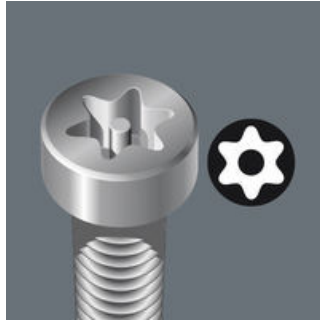

EAN:	4013288094568	Size:	89x7x6 mm
Part number:	05060053001	Weight:	19 g
Article number:	867/4 Z TORX® B0	Country of origin:	CZ
		Customs tariff number:	82079030

- For recessed TORX® screws with securing pin
- TORX® bit with bore hole on the output side
- Tough for hard materials
- 1/4" hexagon drive (Wera connecting series 4)

Premium bits for TORX® B0 socket screws. TORX® B0 screws have a protruding pin in their drive profile. This prevents unauthorized loosening, as these screws cannot be operated with "normal" TORX® tools. Only special TORX® B0 tools have a bore which can mount the pin. Tough, for universal use. 1/4" hexagonal, suitable for holders as per DIN ISO 1173-F 6.3.

TORX® with borehole (B0)

Tough bits

TORX® tools with a borehole prevent the unauthorised unfastening of safety screws. The screws contain a pin that protrudes into the drive profile so that "normal" TORX® tools cannot be used. This pin fits into the borehole of TORX® B0 tools allowing safety screws to be unfastened.

Tough Wera bits prevent the tip from breaking prematurely. Z-bits usually are the bit for universal screwdriving applications.

Further versions in this product family:

		 mm	 inch	 mm
05060139001	TX 8	70	2 3/4"	3.0
05060048001	TX 8	89	3 1/2"	3.0
05060049001	TX 9	89	3 1/2"	3.0
05060140001	TX 10	70	2 3/4"	4.0
05060050001	TX 10	89	3 1/2"	4.0
05060141001	TX 15	70	2 3/4"	4.0
05060051001	TX 15	89	3 1/2"	4.0
05060142001	TX 20	70	2 3/4"	4.5
05060052001	TX 20	89	3 1/2"	4.5
05060143001	TX 25	70	2 3/4"	6.0
05060053001	TX 25	89	3 1/2"	6.0
05060144001	TX 27	70	2 3/4"	6.0
05060057001	TX 27	89	3 1/2"	6.0
05060145001	TX 30	70	2 3/4"	6.0
05060054001	TX 30	89	3 1/2"	6.0
05060146001	TX 40	70	2 3/4"	-
05060056001	TX 40	89	3 1/2"	-