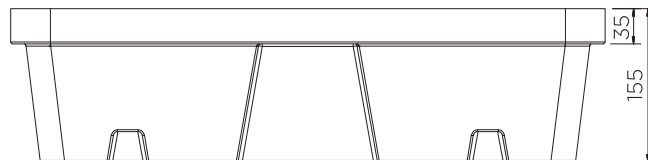

Spill Containment Tray (20 l)

Technical Data