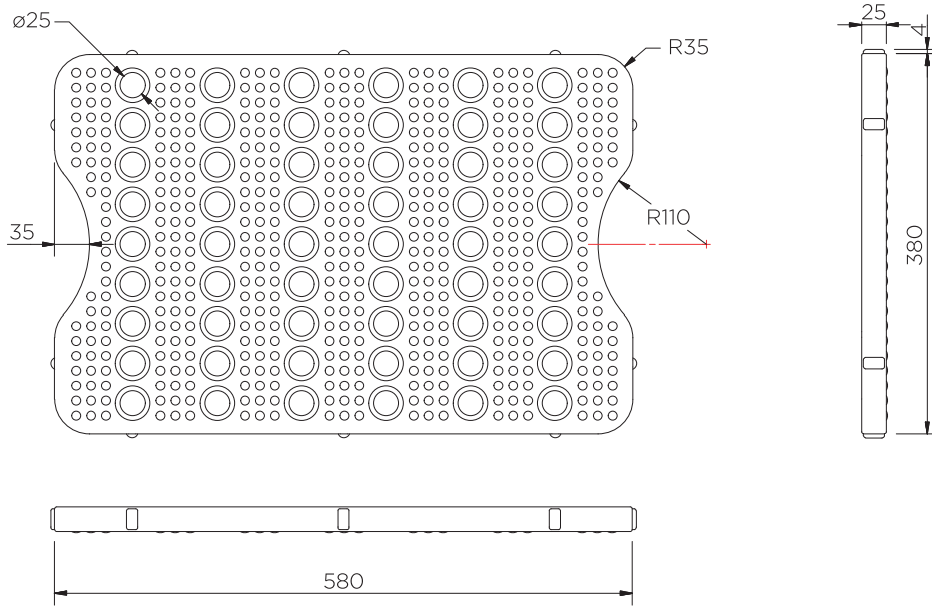

# Spill Containment Tray (20 l)

Technical Data

Platforms are also available in **black** and **green**, minimum order quantities may apply.

	Colour	H x W x D (mm)	Platform (mm)	Weight (kg)	Capacity (l)	Max. load (kg)	DIBt
STI-20-YE-BK		155 x 600 x 400	25 x 590 x 390	3	20*	50	-
STI-20-BK-BK/D							Z.40.22-485
STI-20-B-BK			-	2	28		-
STI-20-B-BK/D						20*	

\*Measured to underside of platform

# Spill Containment Tray (20 l)

Technical Data