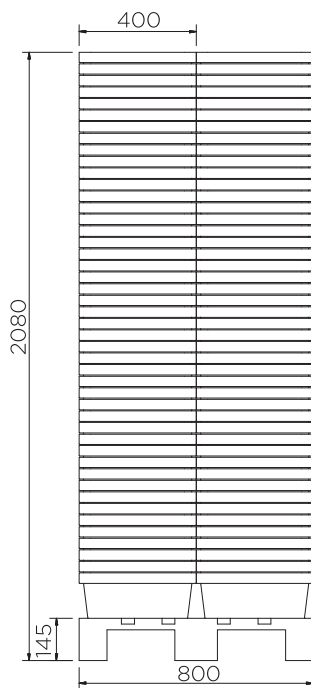

ST1-20-B-BK

Pieces per pallet	140
20' container	1540
40' high cube container	3500
13.6 m trailer	4620

The information is to our best knowledge true and accurate but all recommendations or suggestions are made without guarantee.