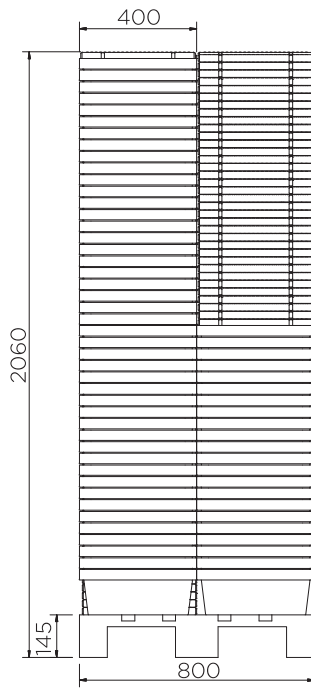

# Spill Containment Tray (20 l)

Technical Data

Platforms are also available in **black** and **green**, minimum order quantities may apply.

	Colour	H x W x D (mm)	Platform (mm)	Weight (kg)	Capacity (l)	Max. load (kg)	DIBt
STI-20-YE-BK		155 x 600 x 400	25 x 590 x 390	3	20*	50	-
STI-20-BK-BK/D							Z.40.22-485
STI-20-B-BK			-	2	28		-
STI-20-B-BK/D						20*	

\*Measured to underside of platform

# Spill Containment Tray (20 l)

Technical Data