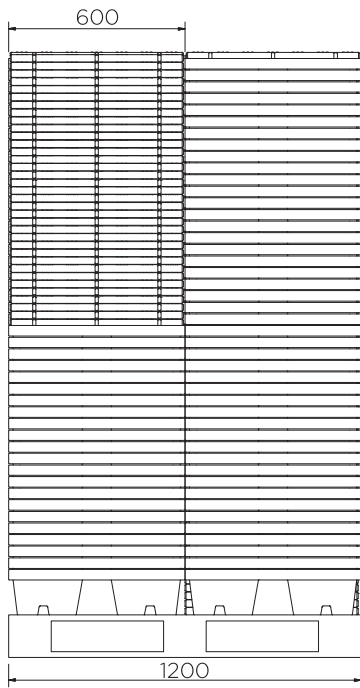

# Spill Containment Tray (20 l)

Technical Data

Platforms are also available in **black** and **green**, minimum order quantities may apply.

	Colour	H x W x D (mm)	Platform (mm)	Weight (kg)	Capacity (l)	Max. load (kg)	DIBt
STI-20-YE-BK		155 x 600 x 400	25 x 590 x 390	3	20*	50	-
STI-20-BK-BK/D							Z.40.22-485
STI-20-B-BK			-	2	28		-
STI-20-B-BK/D						20*	

\*Measured to underside of platform

# Spill Containment Tray (20 l)

Technical Data