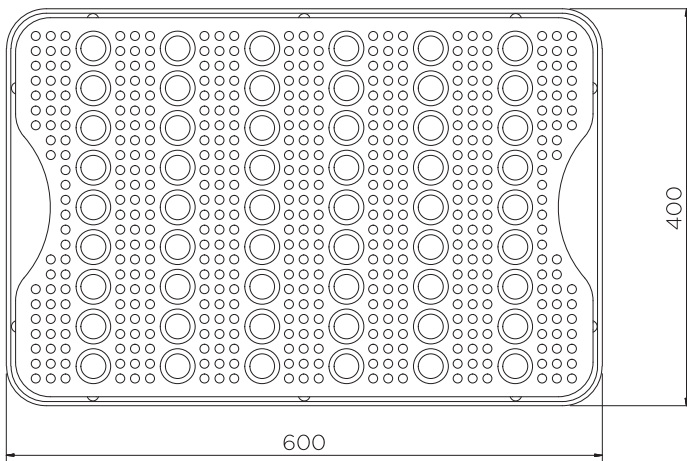

# Spill Containment Tray (20 l)

Technical Data

Platforms are also available in **black** and **green**, minimum order quantities may apply.

	Colour	H x W x D (mm)	Platform (mm)	Weight (kg)	Capacity (l)	Max. load (kg)	DIBt
STI-20-YE-BK		155 x 600 x 400	25 x 590 x 390	3	20*	50	-
STI-20-BK-BK/D							Z.40.22-485
STI-20-B-BK			-	2	28		-
STI-20-B-BK/D						20*	

\*Measured to underside of platform

# Spill Containment Tray (20 l)

Technical Data