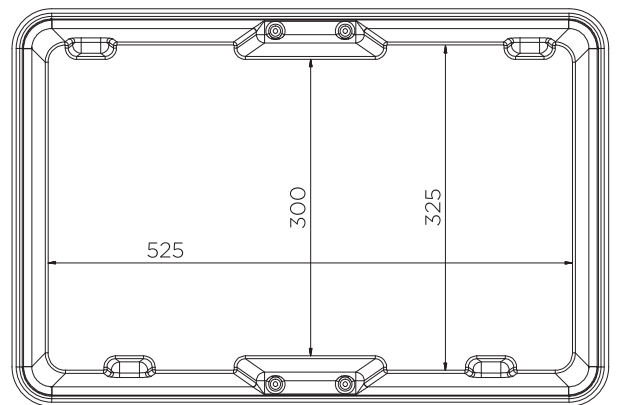

# Spill Containment Tray (20 l)

Technical Data

Platforms are also available in **black** and **green**, minimum order quantities may apply.

	Colour	H x W x D (mm)	Platform (mm)	Weight (kg)	Capacity (l)	Max. load (kg)	DIBt
STI-20-YE-BK		155 x 600 x 400	25 x 590 x 390	3	20*	50	-
STI-20-BK-BK/D							Z.40.22-485
STI-20-B-BK			-	2	28		-
STI-20-B-BK/D						20*	

\*Measured to underside of platform

# Spill Containment Tray (20 l)

Technical Data