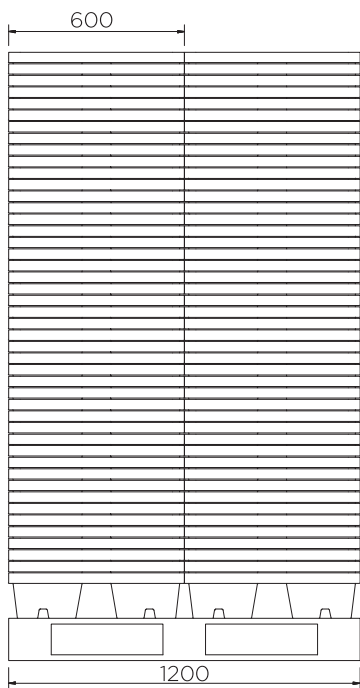

ST1-20-B-BK

Pieces per pallet	140
20' container	1540
40' high cube container	3500
13.6 m trailer	4620

The information is to our best knowledge true and accurate but all recommendations or suggestions are made without guarantee.