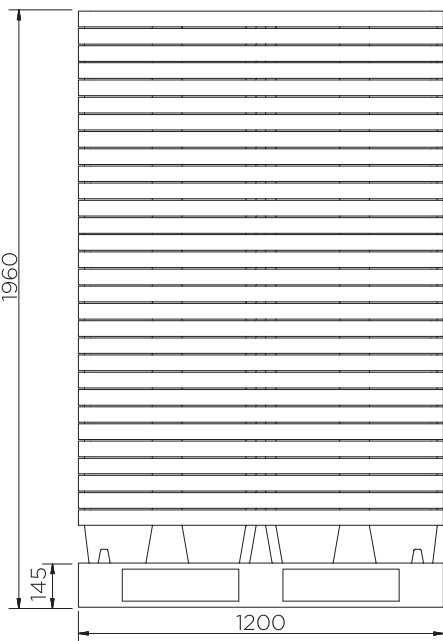

Spill Containment Tray (100 l)

Technical Data

Platforms are also available in **black** and **green**, minimum order quantities may apply.

	Colour	H x W x D (mm)	Platform (mm)	Weight (kg)	Capacity (l)	Max. load (kg)	DIBt
STI-100-YE-BK	●						-
STI-100-BK-BK/D	●		40 x 1190 x 790	14	100*	210	Z.40.22-485
STI-100-B-BK	●	175 x 1200 x 800			143		-
STI-100-B-BK/D	●		-	6.5	100*	-	Z.40.22-485

*Measured to underside of platform

Spill Containment Tray (100 I)

Technical Data

Spill Containment Tray (100 I)

Technical Data

ST1-100-XX-BK

Pieces per pallet	18
20' container	198
40' high cube container	450
13.6 m trailer	595