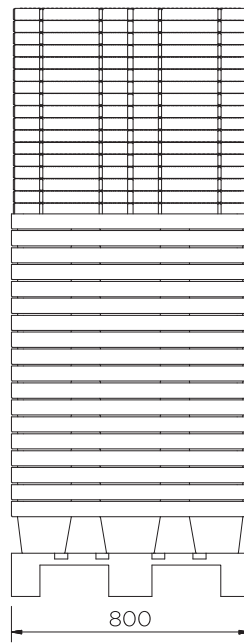

Spill Containment Tray (100 l)

Technical Data

Platforms are also available in **black** and **green**, minimum order quantities may apply.

	Colour	H x W x D (mm)	Platform (mm)	Weight (kg)	Capacity (l)	Max. load (kg)	DIBt
STI-100-YE-BK	●						-
STI-100-BK-BK/D	●		40 x 1190 x 790	14	100*	210	Z.40.22-485
STI-100-B-BK	●	175 x 1200 x 800			143		-
STI-100-B-BK/D	●		-	6.5	100*	-	Z.40.22-485

*Measured to underside of platform

Spill Containment Tray (100 I)

Technical Data

Spill Containment Tray (100 I)

Technical Data

ST1-100-XX-BK

Pieces per pallet	18
20' container	198
40' high cube container	450
13.6 m trailer	595