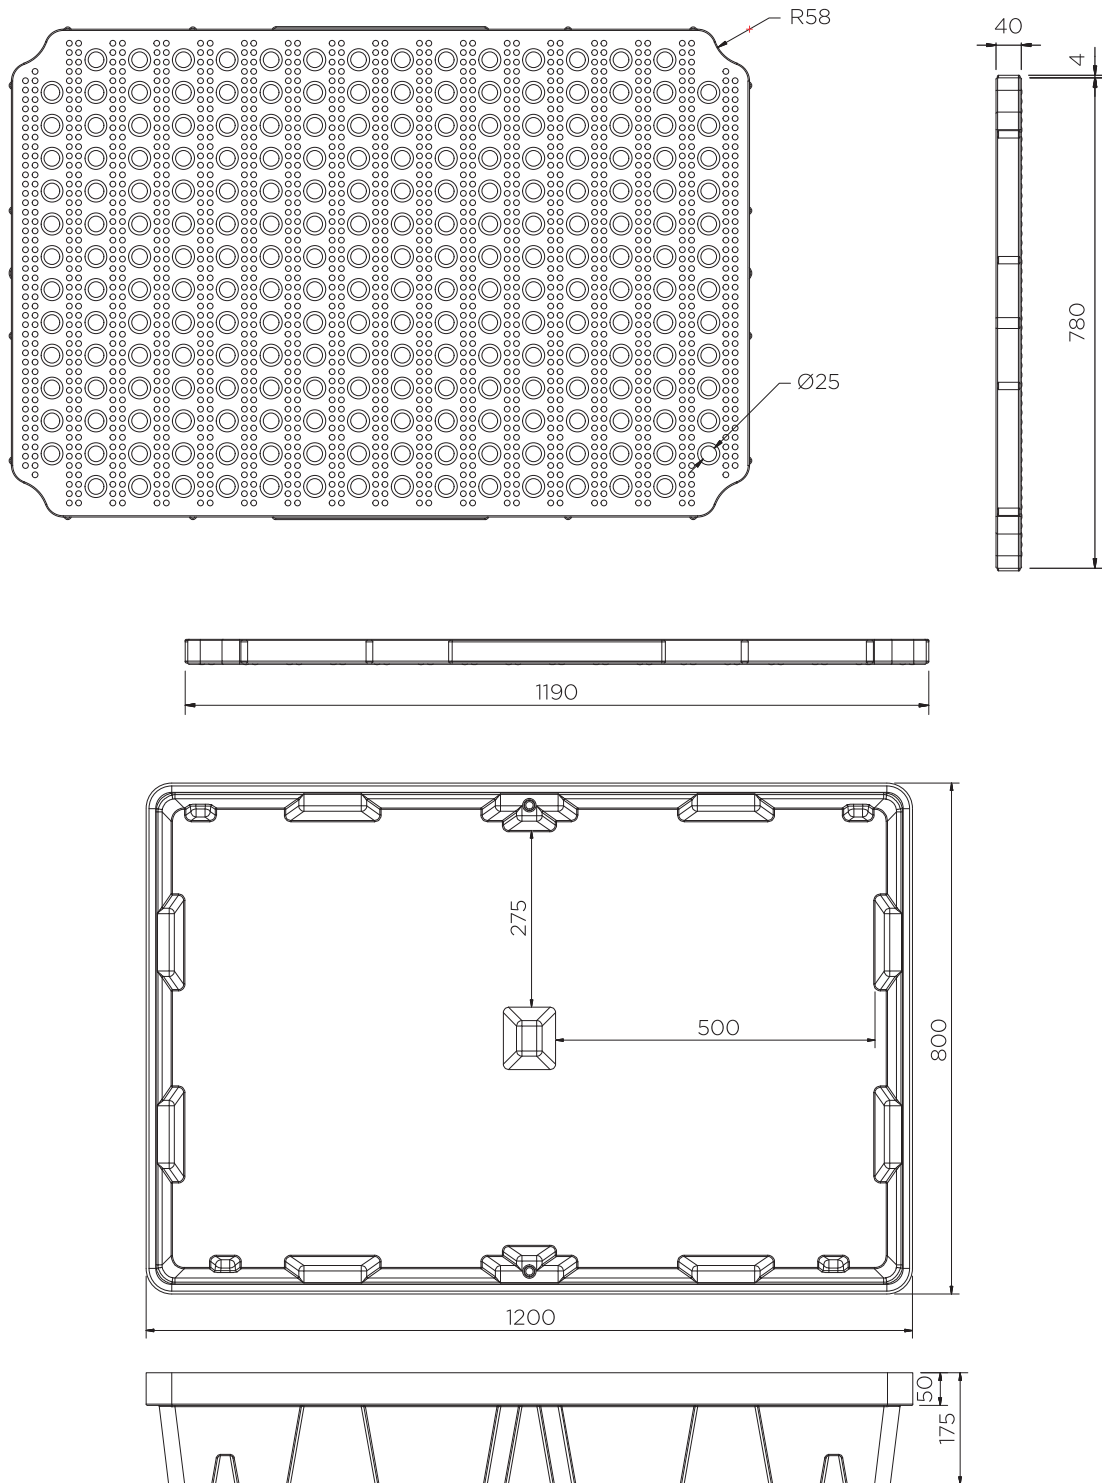

Spill Containment Tray (100 l)

Technical Data

Platforms are also available in **black** and **green**, minimum order quantities may apply.

	Colour	H x W x D (mm)	Platform (mm)	Weight (kg)	Capacity (l)	Max. load (kg)	DIBt
STI-100-YE-BK	●						-
STI-100-BK-BK/D	●		40 x 1190 x 790	14	100*	210	Z.40.22-485
STI-100-B-BK	●	175 x 1200 x 800			143		-
STI-100-B-BK/D	●		-	6.5	100*	-	Z.40.22-485

*Measured to underside of platform

Spill Containment Tray (100 I)

Technical Data

Spill Containment Tray (100 I)

Technical Data

ST1-100-XX-BK

Pieces per pallet	18
20' container	198
40' high cube container	450
13.6 m trailer	595

ST1-100-B-BK

Pieces per pallet	30
20' container	330
40' high cube container	750
13.6 m trailer	990

The information is to our best knowledge true and accurate but all recommendations or suggestions are made without guarantee.