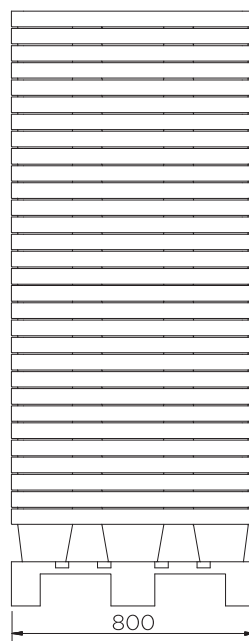

Spill Containment Tray (100 l)

Technical Data

Platforms are also available in **black** and **green**, minimum order quantities may apply.

	Colour	H x W x D (mm)	Platform (mm)	Weight (kg)	Capacity (l)	Max. load (kg)	DIBt
STI-100-YE-BK	●						-
STI-100-BK-BK/D	●		40 x 1190 x 790	14	100*	210	Z.40.22-485
STI-100-B-BK	●	175 x 1200 x 800			143		-
STI-100-B-BK/D	●		-	6.5	100*	-	Z.40.22-485

*Measured to underside of platform

Spill Containment Tray (100 I)

Technical Data

Spill Containment Tray (100 I)

Technical Data

ST1-100-XX-BK

Pieces per pallet	18
20' container	198
40' high cube container	450
13.6 m trailer	595