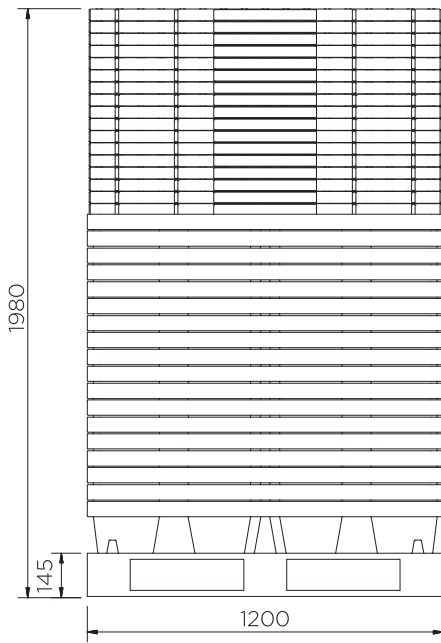

Spill Containment Tray (100 l)

Technical Data

Platforms are also available in **black** and **green**, minimum order quantities may apply.

	Colour	H x W x D (mm)	Platform (mm)	Weight (kg)	Capacity (l)	Max. load (kg)	DIBt
STI-100-YE-BK	●						-
STI-100-BK-BK/D	●		40 x 1190 x 790	14	100*	210	Z.40.22-485
STI-100-B-BK	●	175 x 1200 x 800			143		-
STI-100-B-BK/D	●		-	6.5	100*	-	Z.40.22-485

*Measured to underside of platform

Spill Containment Tray (100 I)

Technical Data

Spill Containment Tray (100 I)

Technical Data

ST1-100-XX-BK

Pieces per pallet	18
20' container	198
40' high cube container	450
13.6 m trailer	595