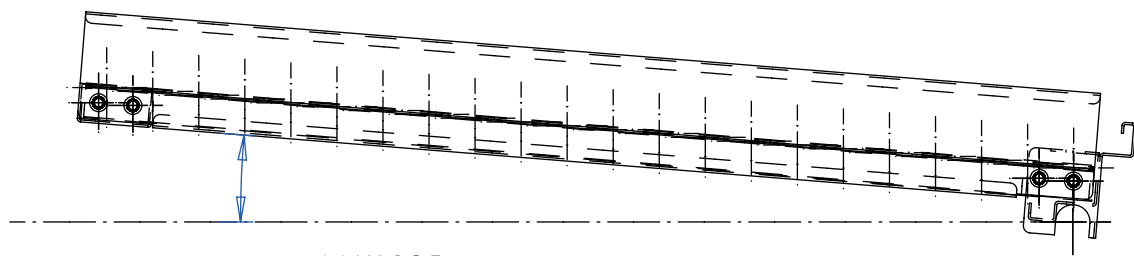

TFR1350SS-49, TFR900SS-49
MAX. 700 KG

8 x 16

MAX 195 mm

0° - 16°

ESD