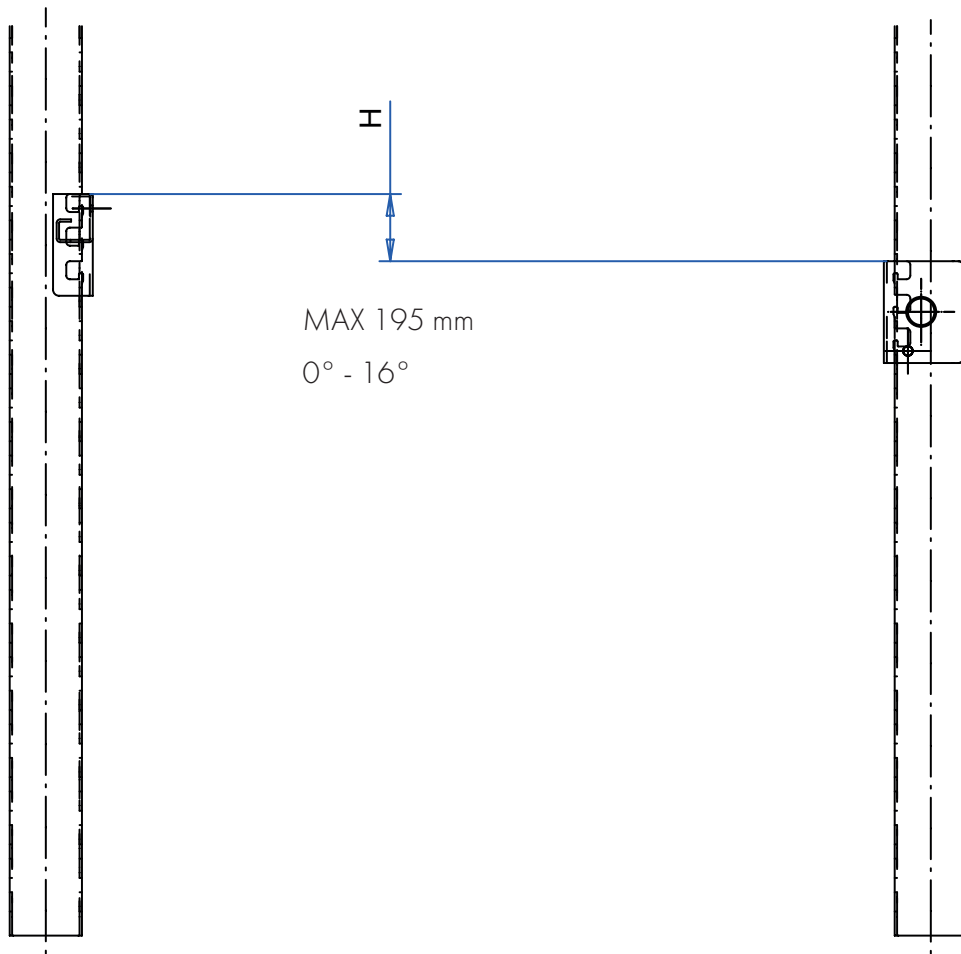

TFR1350SRE-49, TFR900SRE-49
MAX. 700 KG

Quick assembly video

ESD

906114

2025-09-03

9 (10)

ESD