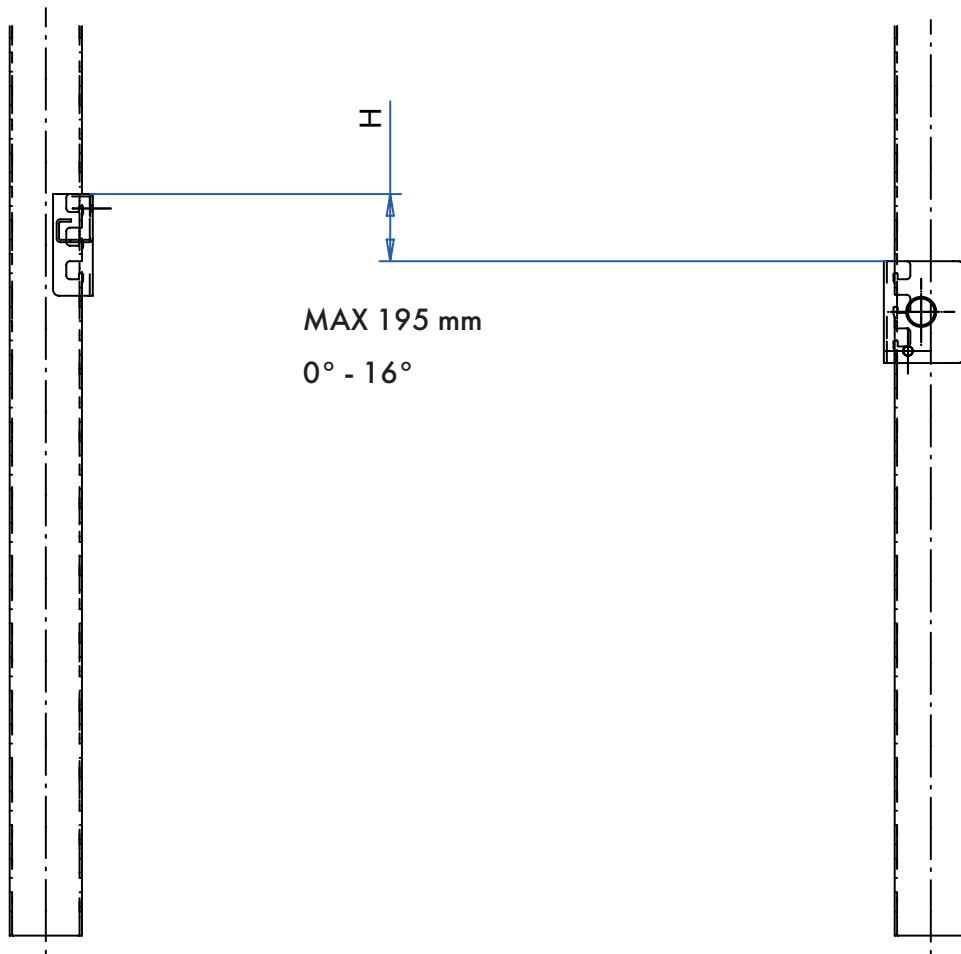

TFR1350RE-49, TFR900RE-49
MAX. 700 KG

Quick assembly video

ESD

906112

2025-08-11

8 (9)

ESD