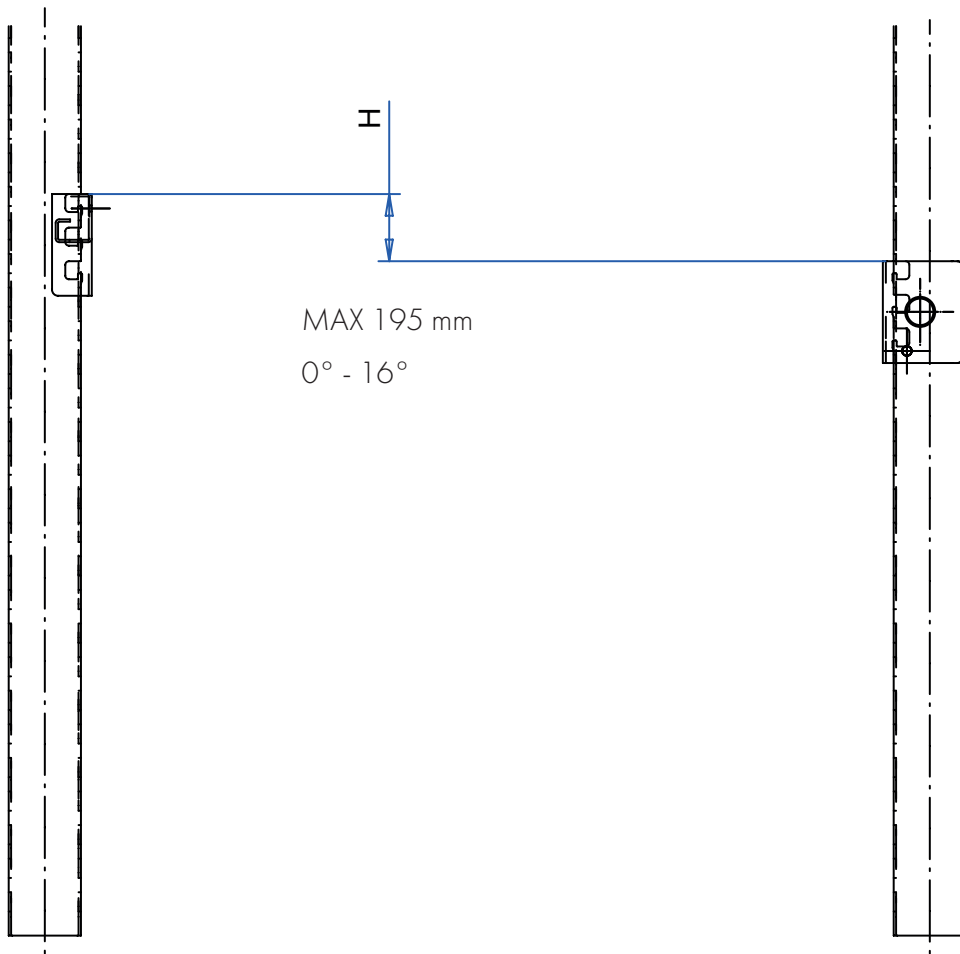

TFR1350-49, TFR900-49

MAX. 700 KG

Quick assembly video

ESD