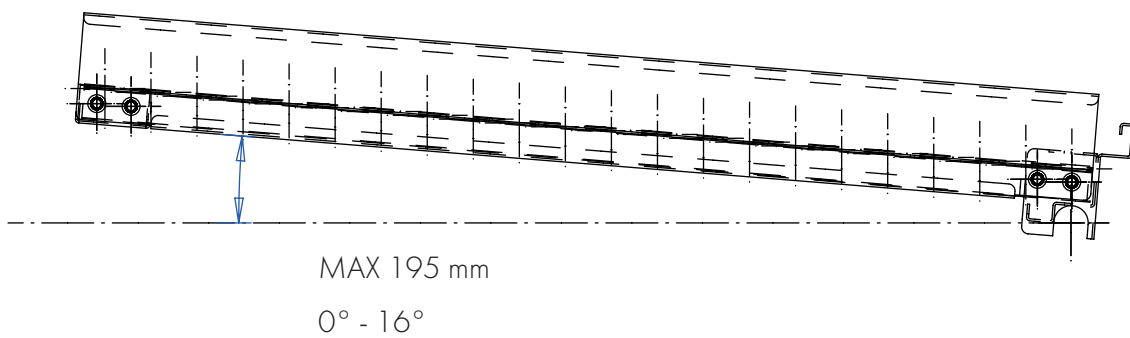

TFR1350-49, TFR900-49

MAX. 700 KG

Quick assembly video

ESD