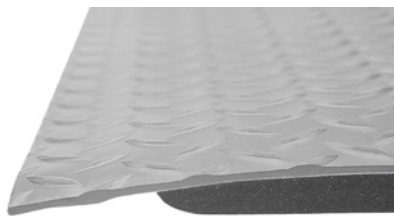

H 13 mm
W 61/91 cm
L 10,5 / 12 m

YOGA DECK workplace mat

YOGA DECK is a durable, ergonomic standing mat with a vinyl top layer and foamed recycled vinyl underside. The deck plate patterned surface reduces the risk of slipping. Bevelled edge. Metre goods.

Environment: Shop, public environment, warehouse, light industry.
Property: Soft, cushioning.
Material: Top in vinyl and bottom in foamed vinyl (48% recycled).
Thickness: 13 mm
Oil resistance: Short exposure.
Guarantee: 10 year

Dimensions (cm/m)	Format	Color	Art. no
61 cm x 10,5 m	Roll	Grey	107909
61 cm x m	Metre goods	Grey	107909-1
61 cm x 12 m	Roll	Black	107910
61 cm x m	Metre goods	Black	107910-1
91 cm x 10,5 m	Roll	Grey	107911
91 cm x m	Metre goods	Grey	107911-1
91 cm x 12 m	Roll	Black	107913
91 cm x m	Metre goods	Black	107913-1

Maximum length: 10,5 and 12 m

Grey

Black