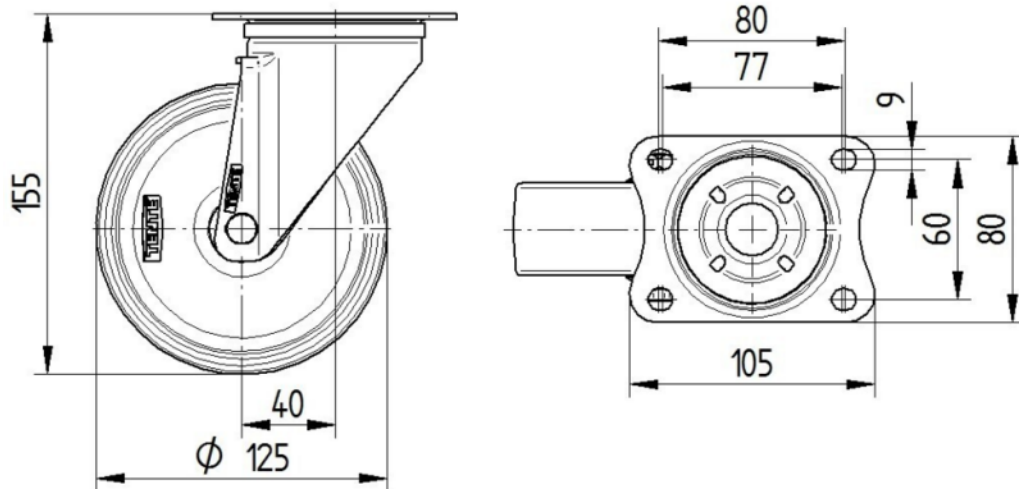

ALPHA

3470UFR125P62 TYRE-5015

EAN 4031582304442
Order number 00004632

BETTER MOBILITY. BETTER LIFE.

TECHNICAL DRAWINGS

3470U00125P62-neu