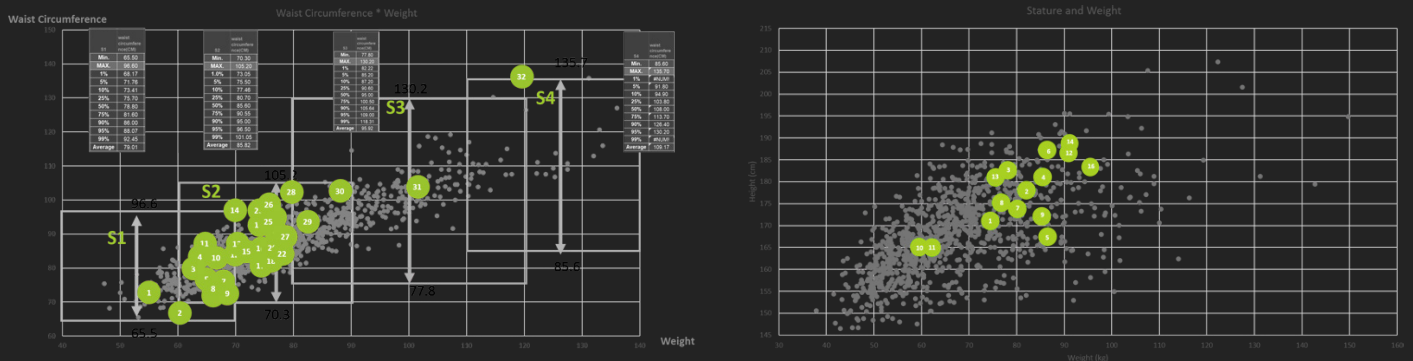

REVOLUTIONARY SIZE CHART

Intuitive size selection. Redefined size chart for improved accuracy in harness size selection, beyond traditional height and weight.

STEP 1

1

LOCATE YOUR POSITION IN YOUR GROUP (G1-G4)

WEIGHT (KG)

40	50	60	70	80	90	100	110	120	130	140
G1		G2			G3			G4		

HEIGHT/STATURE (CM)

150	155	160	165	170	175	180	185	190	195	200	205
-----	-----	-----	-----	-----	-----	-----	-----	-----	-----	-----	-----

STEP 2

2

SELECT YOUR CIRCUMFERENCE IN YOUR GROUP

CIRUMFERENCE (CM)

G1		G2			G3			G4		
<82	>82	<96	>96	<115	>115					

STEP 3

3

CHOOSE YOUR RIGHT HARNESS SIZE

 SIZE 1	 SIZE 2	 SIZE 3	 SIZE 4
S1	S2	S3	S4