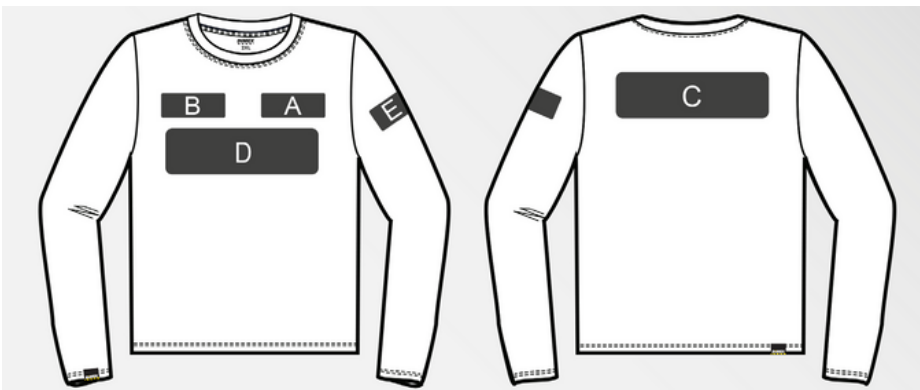

Long-Sleeve T-Shirt logo 2:

Long-Sleeve T-Shirt logo file name: _____

Long-Sleeve T-Shirt logo colors: _____ (Pantone C color code(s), if known)

Long-Sleeve T-Shirt logo size width x height (mm): _____

Long-Sleeve T-Shirt logo placement: (select applicable positions for print)

A: ☐ left chest   B: ☐ right chest   C: ☐ back   D: ☐ large front print   E: ☐ sleeve

Long-Sleeve T-Shirt logo 3:

Long-Sleeve T-Shirt logo file name: _____

Long-Sleeve T-Shirt logo colors: _____ (Pantone C color code(s), if known)

Long-Sleeve T-Shirt logo size width x height (mm): _____

Long-Sleeve T-Shirt logo placement: (select applicable positions for print)

A: ☐ left chest   B: ☐ right chest   C: ☐ back   D: ☐ large front print   E: ☐ sleeve

Long-Sleeve T-Shirt logo 4:

Long-Sleeve T-Shirt logo file name: _____

Long-Sleeve T-Shirt logo colors: _____ (Pantone C color code(s), if known)

Long-Sleeve T-Shirt logo size width x height (mm): _____

Long-Sleeve T-Shirt logo placement: (select applicable positions for print)

A: ☐ left chest   B: ☐ right chest   C: ☐ back   D: ☐ large front print   E: ☐ sleeve

Long-Sleeve T-Shirt logo 5:

Long-Sleeve T-Shirt logo file name: _____

Long-Sleeve T-Shirt logo colors: _____ (Pantone C color code(s), if known)

Long-Sleeve T-Shirt logo size width x height (mm): _____

Long-Sleeve T-Shirt logo placement: (select applicable positions for print)

A: ☐ left chest   B: ☐ right chest   C: ☐ back   D: ☐ large front print   E: ☐ sleeve