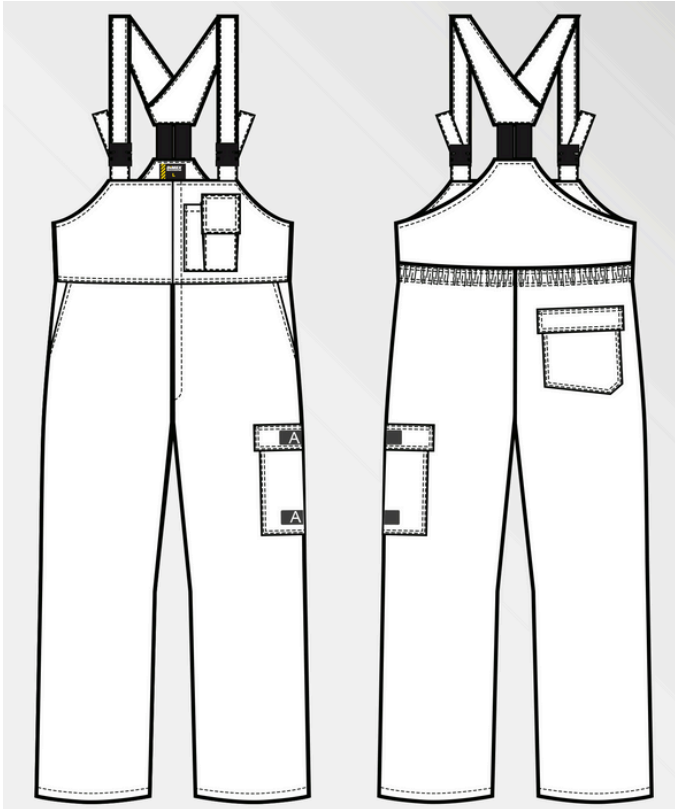

BIB OVERALL

Bib Overall: _____
(Enter item code / product description / manufacturer's product number)

Bib Overall logo 1:

Bib Overall logo file name: _____

Bib Overall logo colors: _____ (Pantone C color code(s), if known)

Bib Overall logo size width x height (mm): _____

Bib Overall logo placement: (select applicable positions for print)

A: ☐ thigh pocket (flap or bottom depending on model)