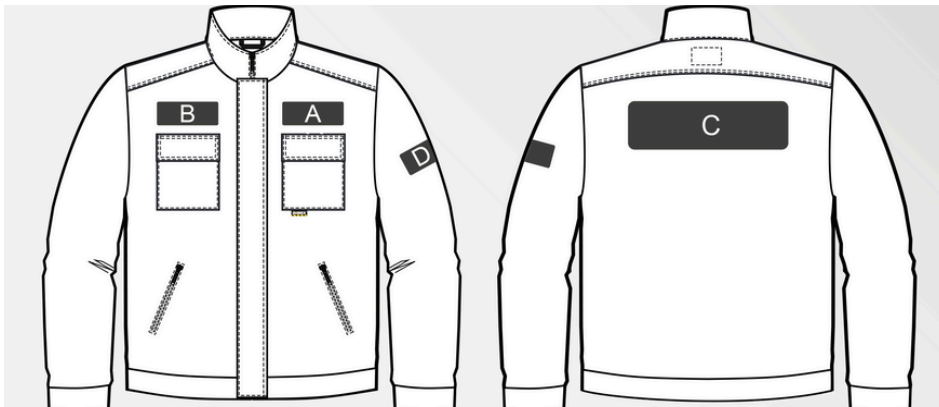

**Jacket logo 4:** \_\_\_\_\_

Jacket logo file name: \_\_\_\_\_

Jacket logo colors: \_\_\_\_\_ (Pantone C color code(s), if known)

Jacket logo size width x height (mm): \_\_\_\_\_

Jacket logo placement: (select applicable positions for print)

A:  left chest      B:  right chest      C:  back      D:  sleeve (not for jackets with sleeve pockets)