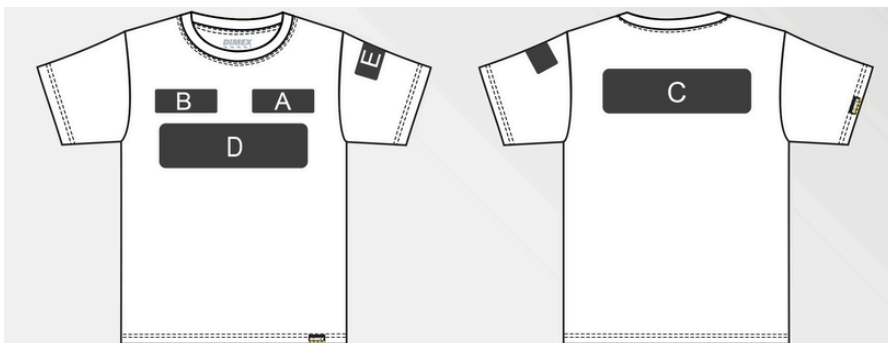

A:  left chest      B:  right chest      C:  back      D:  large front print      E:  sleeve

## T-shirt logo 5:

T-shirt logo file name: \_\_\_\_\_

T-shirt logo colors: \_\_\_\_\_ (Pantone C color code(s), if known)

T-shirt logo size width x height (mm): \_\_\_\_\_

T-shirt logo placement: (select applicable positions for print)

A:  left chest      B:  right chest      C:  back      D:  large front print      E:  sleeve

**Reflective elements in the product may affect the printing.**