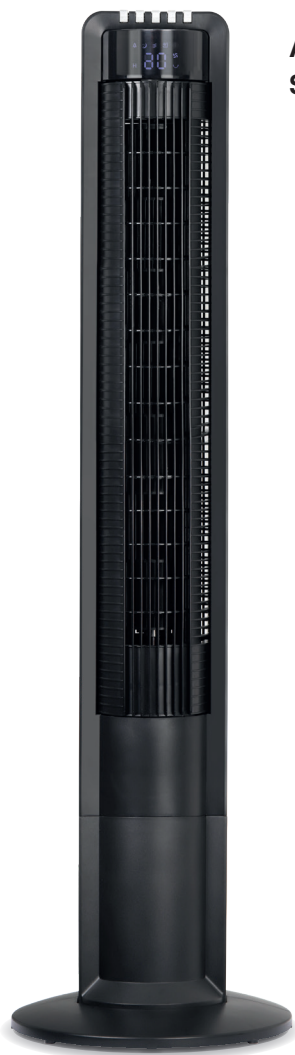

Airos Eco Tower

Slim, modern style with high range

CASAFAN

COMMERCIAL USE
Certified in accordance with Machinery Directive 2006/42/EC, part 1 for commercial use.

Airos Eco Tower SW #67542

All functions are switchable on the device and via the infrared remote control.

- Elegant, compact housing made of shockproof, thermoplastic ABS resin.
- 12 speed settings.
- Timer up to 12 hours switch off delay.
- Three natural modes for continuously varying airflow.
- Storage for remote control in the fan head.
- Discreetly illuminated display (can be switched off) shows the functions that are activated.
- Specially developed tangential blade for low noise with maximum air performance – range up to 8 m.
- Stable, anti-tip base.
- Internal 90°-oscillation evenly distributes the airflow around the room.
- 2,4 m power cord with Euro flat plug.
- Practical handle integrated into the reverse side of the housing.

Product	Code No.	Colour
AIROS ECO TOWER SW	67542	Anthracite/black
AIROS ECO TOWER WE	67543	White

Technical details		Dimensiones (mm)	
Power motor (W)	30 max.		Exhaust grille 550 x 80 mm
Voltage (V/Hz)	220-240/~50		
No. of speeds	12		
Rpm min ⁻¹	1.460 max.		
Oscillation (°)	90 intern		
Wight (kg)	3.7		
Sound pressure (L _p -3m) dB(A)	41.5		
Sound power (L _w) dB(A)	59.0		
Airflow max. (m ³ /h)*	2,052		
Service value (m ³ /min/W)	1.1		