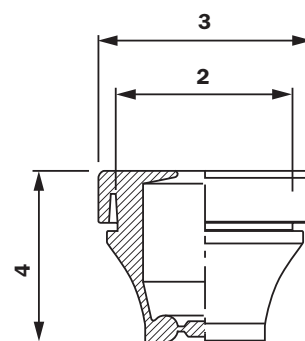

Trelleborg Singlegate VET -grommets are for leading through both low and medium power current cables as well various types of tubing.

The grommets are suitable for indoor and outdoor applications. The grommets fits to openings made with dimensions of PG. Model VET has traditional double seal design where back side of the grommet is closed.

Trelleborg Singlegate VET -grommets have alternative models for cables between diameters of 3 mm up to 35 mm. Wall thickness can be between 1 to 4 mm. The design gives IP67

protection against dust and strong jets of water and also against effects of immersion between 15 cm and 1 m.

Code	Material	Colour	Ral code	Electrical number	Cable diameter	2	3	4	Plate thickness
100715	EPDM	Black		1733324	3-5	13.2	20	12,8	1-4
100716	EPDM	Grey	7042	1733325	3-5	13.2	20	12,8	1-4
104010	EPDM	Light Grey	7035	1733326	3-5	13,2	20	12,8	1-4
100306	EPDM	Black		1733320	5-7	16	20	20	1-4
100307	EPDM	Grey	7042	1733321	5-7	16	20	20	1-4
100308	EPDM	Light Grey	7035	1733322	5-7	16	20	20	1-4
100291	EPDM	Black		1733300	8-14	23	28	23,5	1-4
100292	EPDM	Grey	7042	1733301	8-14	23	28	23,5	1-4
100702	EPDM	Light Grey	7035	1733302	8-14	23	28	23,5	1-4
100295	EPDM	Black		1733304	7-10	19	24	21	1-4
100296	EPDM	Grey	7042	1733305	7-10	19	24	21	1-4
100703	EPDM	Light Grey	7035	1733306	7-10	19	24	21	1-4
100297	EPDM	Black		1733308	14-20	29	34	26	1-4
100298	EPDM	Grey	7042	1733309	14-20	29	34	26	1-4
100707	EPDM	Light Grey	7035	1733310	14-20	29	34	26	1-4
100300	EPDM	Black		1733312	20-26	38	46	30	1-4
100301	EPDM	Grey	7042	1733313	20-26	38	46	30	1-4
100709	EPDM	Light Grey	7035	1733314	20-26	38	46	30	1-4
100304	EPDM	Black		1733316	26-35	48	57,5	30	1-4
100305	EPDM	Grey	7042	1733317	26-35	48	57,5	30	1-4
100710	EPDM	Light Grey	7035	1733318	26-35	48	57,5	30	1-4