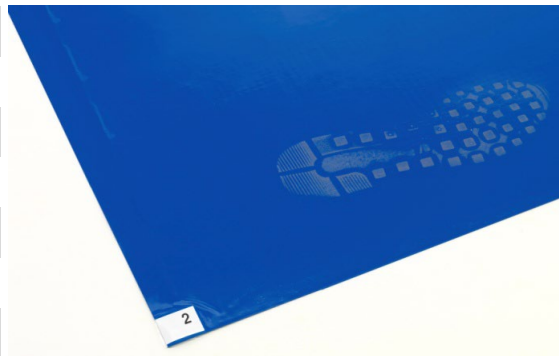

Sticker mat

The sticky mat consists of 30 thin plastic sheets that are coated with glue. The glue effectively captures all dirt and dust from shoes and carts that pass by. When the sheet is full of dirt, you just tear it off and throw it away. The sheets are numbered so that you know in good time when they are starting to run out.

The mat is developed for environments where there is a lot of dirt and dust and where you want to keep everything clean and tidy, such as entrances, passages and corridors.

The sticky mat is delivered in a package with 4 blocks containing 30 sheets each.

Part nr.	Name	Size (m)	Color
9930001	Sticky mat	0,45 x 1,15	White
9930070	Sticky mat	0,45 x 1,15	Blue
9930501	Sticky mat	0,8 x 1,3	White
9930570	Sticky mat	0,8 x 1,3	Blue

-  *Withstands heavy wear*
-  *For dry environments*
-  *For indoor use*

Technical specification

Name	Sticky mat
Type	Entrance mat
Properties	Collect dirt, protect floors
Material	PVC
Color	White and Blue
Weight	-
Thickness	1 mm
Country of origin	China
Hardness	-
ESD approved	-
Max temperature	+50 °C
Min temperature	+10 °C
Warranty	1 year