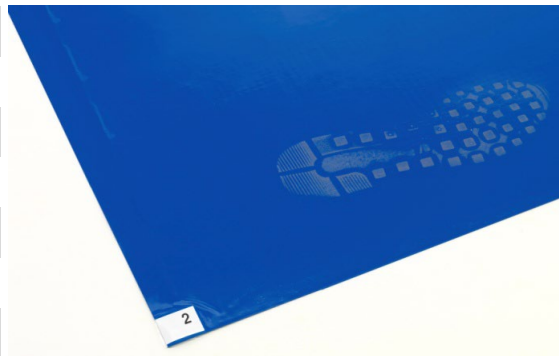

## Sticker mat

The sticky mat consists of 30 thin plastic sheets that are coated with glue. The glue effectively captures all dirt and dust from shoes and carts that pass by. When the sheet is full of dirt, you just tear it off and throw it away. The sheets are numbered so that you know in good time when they are starting to run out.

The mat is developed for environments where there is a lot of dirt and dust and where you want to keep everything clean and tidy, such as entrances, passages and corridors.

The sticky mat is delivered in a package with 4 blocks containing 30 sheets each.

Part nr.	Name	Size (m)	Color
9930001	Sticky mat	0,45 x 1,15	White
9930070	Sticky mat	0,45 x 1,15	Blue
9930501	Sticky mat	0,8 x 1,3	White
9930570	Sticky mat	0,8 x 1,3	Blue

-  *Withstands heavy wear*
-  *For dry environments*
-  *For indoor use*

## Technical specification

Name	Sticky mat
Type	Entrance mat
Properties	Collect dirt, protect floors
Material	PVC
Color	White and Blue
Weight	-
Thickness	1 mm
Country of origin	China
Hardness	-
ESD approved	-
Max temperature	+50 °C
Min temperature	+10 °C
Warranty	1 year