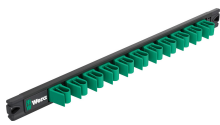

9640 Magnetic rail 6003 Joker 1 Ring spanner set, 11 pieces

6003 Joker Combination wrench - Open end with return angle of just 15°. When things get tight.

Set contents:

6003 Joker Combination wrench, 11 x 135 mm

05020202001	1x	11 x 135 mm
05020203001	1x	12 x 148 mm
05020205001	1x	14 x 167 mm
05020206001	1x	15 x 174 mm
05020207001	1x	16 x 182 mm
05020209001	1x	18 x 210 mm
05020200001	1x	8 x 115 mm
05020201001	1x	10 x 125 mm
05020204001	1x	13 x 160 mm
05020208001	1x	17 x 190 mm
05020210001	1x	19 x 230 mm

9610 Joker Magnetic rail, for up to 11 spanners, empty, 30 x 370 mm

05136413001	1x	30 x 370 mm

Web link

<https://products.wera.de/en/joker_6003_joker_combination_wrench_open_end_with_return_angle_of_just_15_when_things_get_tight_9640.html>

Wera - 9640
05020233001 - 4013288228963

Wera Werkzeuge GmbH
Korzter Straße 21-25
D-42349 Wuppertal
Tel: +49 (0)2 02 / 40 45-0
E-Mail: info@wera.de