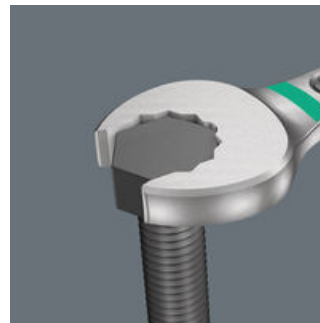

- 11-piece set
- With its strong magnet, the rail holds securely to metal surfaces. It can also be bolted to the wall.
- The clips hold the tools perfectly
- Especially suitable for tight spaces
- The special open end geometry expands the placement possibilities of the tool
- The low return angle in the open end "takes" the screw every 15°
- Slim ring side with 15° crank
- With Take it easy tool finder: colour coding by size

### Screw mounting

The rail can also be bolted to the wall.

### For very tight spaces

The Joker 6003 ring spanner with its special open end geometry - open end offset by 7.5° and the double hexagon profile - doubles the placement possibilities when repeatedly turning the wrench 180° around the longitudinal axis. Bolts and screw heads can be "accessed" every 15°. The Joker 6003 will automatically find the respective placement point after every turn.

### Double-hex geometry

The double hexagon geometry on the open end and ring sides secures the positive connection with the screw head or bolt and reduces the risk of slipping.