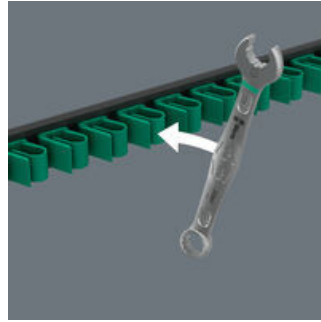

9640 Magnetic rail 6003 Joker 1 Ring spanner set, 11 pieces

6003 Joker Combination wrench - Open end with return angle of just 15°. When things get tight.

Secure tool holding

The high-quality aluminium magnetic rail offers space for up to 11 spanners. The clamping springs hold the tools securely.