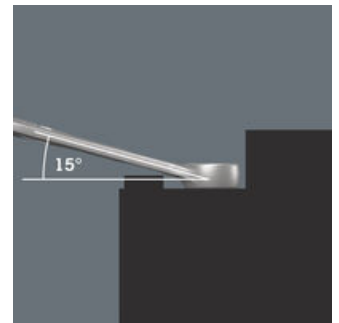

### For very tight spaces

The Joker 6003 ring spanner with its special open end geometry - open end offset by 7.5° and the double hexagon profile - doubles the placement possibilities when repeatedly turning the wrench 180° around the longitudinal axis. Bolts and screw heads can be "accessed" every 15°. The Joker 6003 will automatically find the respective placement point after every turn.

### Joker 6003: For return angles of less than 30°

Thanks to the open end side offset by 7.5°, double hexagon geometry and an adjusted application method (placement - screwdriving - turning - replacement - screwdriving - turning, etc), even screwdriving challenges allowing a return angle of less than 30° can be solved.

### Double-hex geometry

The double hexagon geometry on the open end and ring sides secures the positive connection with the screw head or bolt and reduces the risk of slipping.

### Joker 6003: Tilted ring side

The ring side is tilted at 15° to the tool axis to prevent injury.