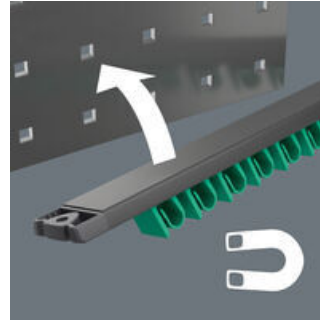

- 11-piece set
- With its strong magnet, the rail holds securely to metal surfaces. It can also be bolted to the wall.
- The clips hold the tools perfectly
- Especially suitable for tight spaces
- The special open end geometry expands the placement possibilities of the tool
- The low return angle in the open end "takes" the screw every 15°
- Slim ring side with 15° crank
- With Take it easy tool finder: colour coding by size

## 9640 Magnetic rail 6003 Joker 1 Ring spanner set, 11 pieces

6003 Joker Combination wrench - Open end with return angle of just 15°. When things get tight.

### Held by magnetic force

With its strong magnet, the rail can be attached securely to metal surfaces.

### For very tight spaces

The Joker 6003 ring spanner with its special open end geometry - open end offset by 7.5° and the double hexagon profile - doubles the placement possibilities when repeatedly turning the wrench 180° around the longitudinal axis. Bolts and screw heads can be "accessed" every 15°. The Joker 6003 will automatically find the respective placement point after every turn.