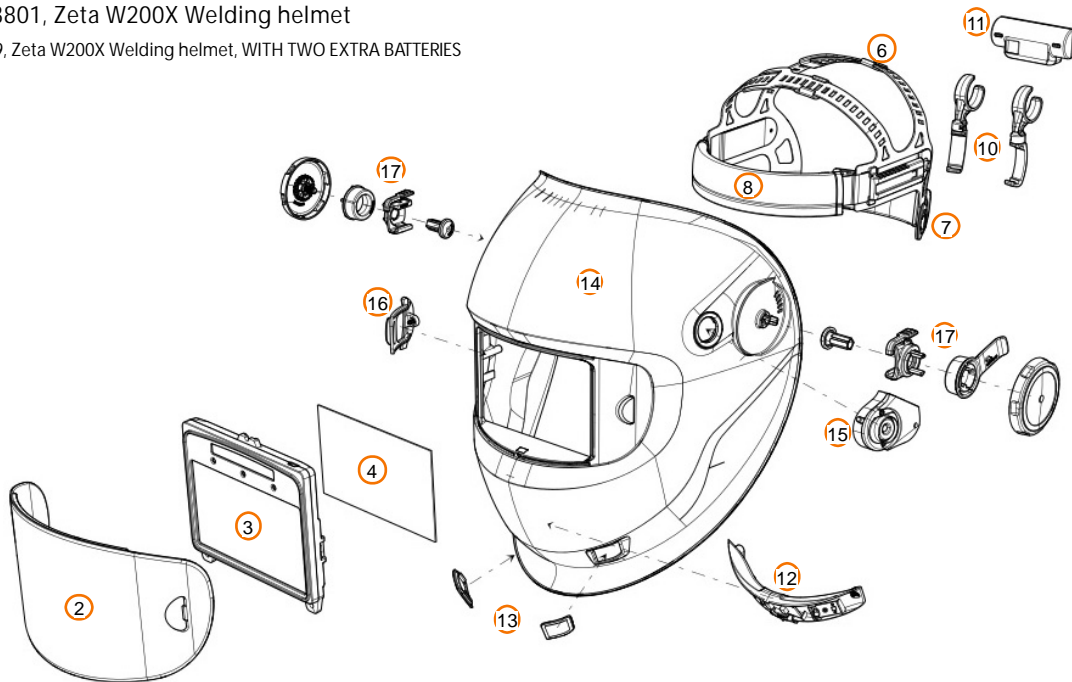

9873801, Zeta W200X Welding helmet
 P0729, Zeta W200X Welding helmet, WITH TWO EXTRA BATTERIES

Pos	SKU	Description	Qty	Remark
1	9873801	Zeta W200X Welding helmet	1	
2	SP022579	Zeta Protection plate 5pcs	1	
3	SP9873076	SA 60Z ADF 9-12	1	
4	SP023221	ADF INNER PROTECTION PLATE 113x65x1 5 PCS	1	
6	SP009023	HEADBAND	1	
7	SP010728	NECK BAND	1	
8	SP9873018	SWEATBAND	1	
10	SP022618	200x BATTERY HOLDER	1	
11	SP022617	Zeta 200x LED light battery unit	1	
12	SP024057	WORK LIGHTS W200x	1	
13	SP010526	WORK LIGHT LENS COVER PLATE SET	1	

Pos	SKU	Description	Qty	Remark
14	SP9873801	ZETA W200x HELMET BODY	1	
15	SP9873077	SA 60Z BATTERY CASING	1	
16	SP022596	VISOR LOCKS	1	
17	SP014349	ADJUSTER SET	1	
18	P0729	ZETA W200x WITH TWO EXTRA BATTERIES	1	