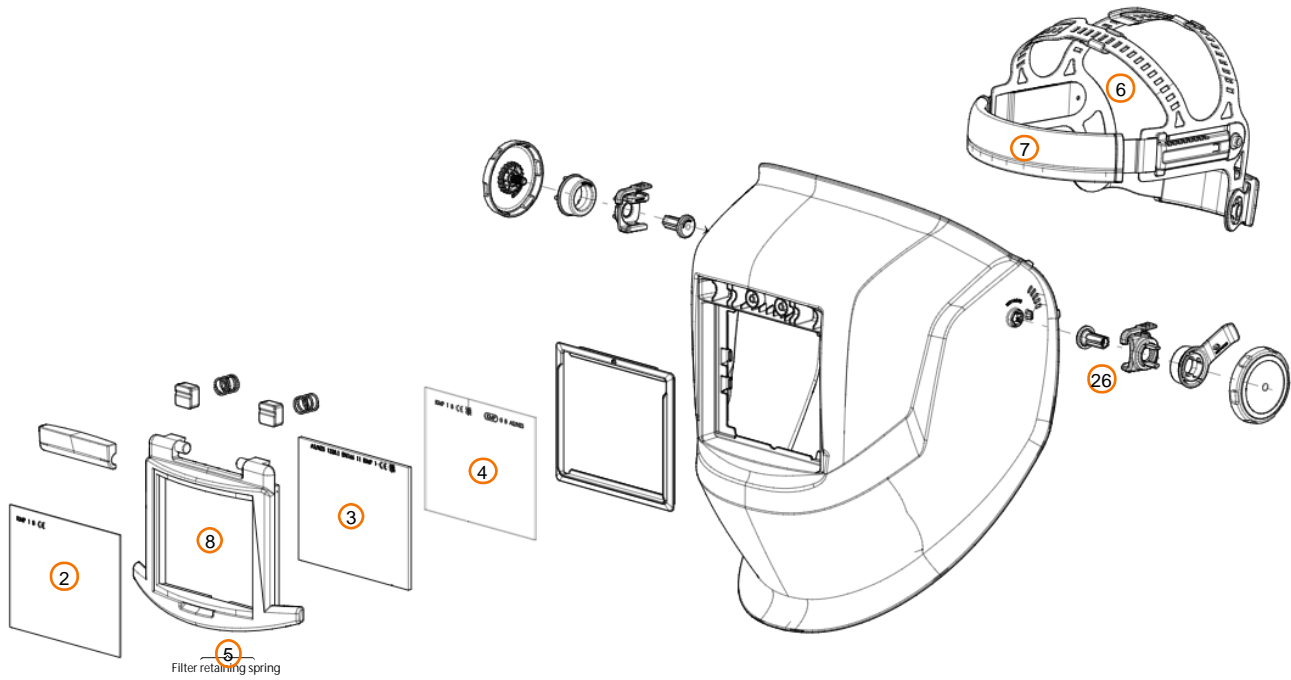

9873022, Beta e90P Welding helmet

Pos	SKU	Description	Qty	Remark
1	9873022	BETA E90P WELDING HELMET	1	Helmet with shade 11 passive welding filter.
2	SP9873253	PROTECTION PLATE (90 X 110 X 1.0)	1	
3	9873244	WELDING GLASS DIN 11 90X110	1	
4	SP9873254	SAFETY PLATE (90 X 110 X 1.5)	1	
5	SP3149850	FILTER RETAINING SPRING 90, 10 pcs	1	
6	SP009023	HEADBAND	1	
7	SP9873018	SWEATBAND	1	
8	SP015664	HATCH SET BETA E90	1	
26	SP014349	ADJUSTER SET	1	