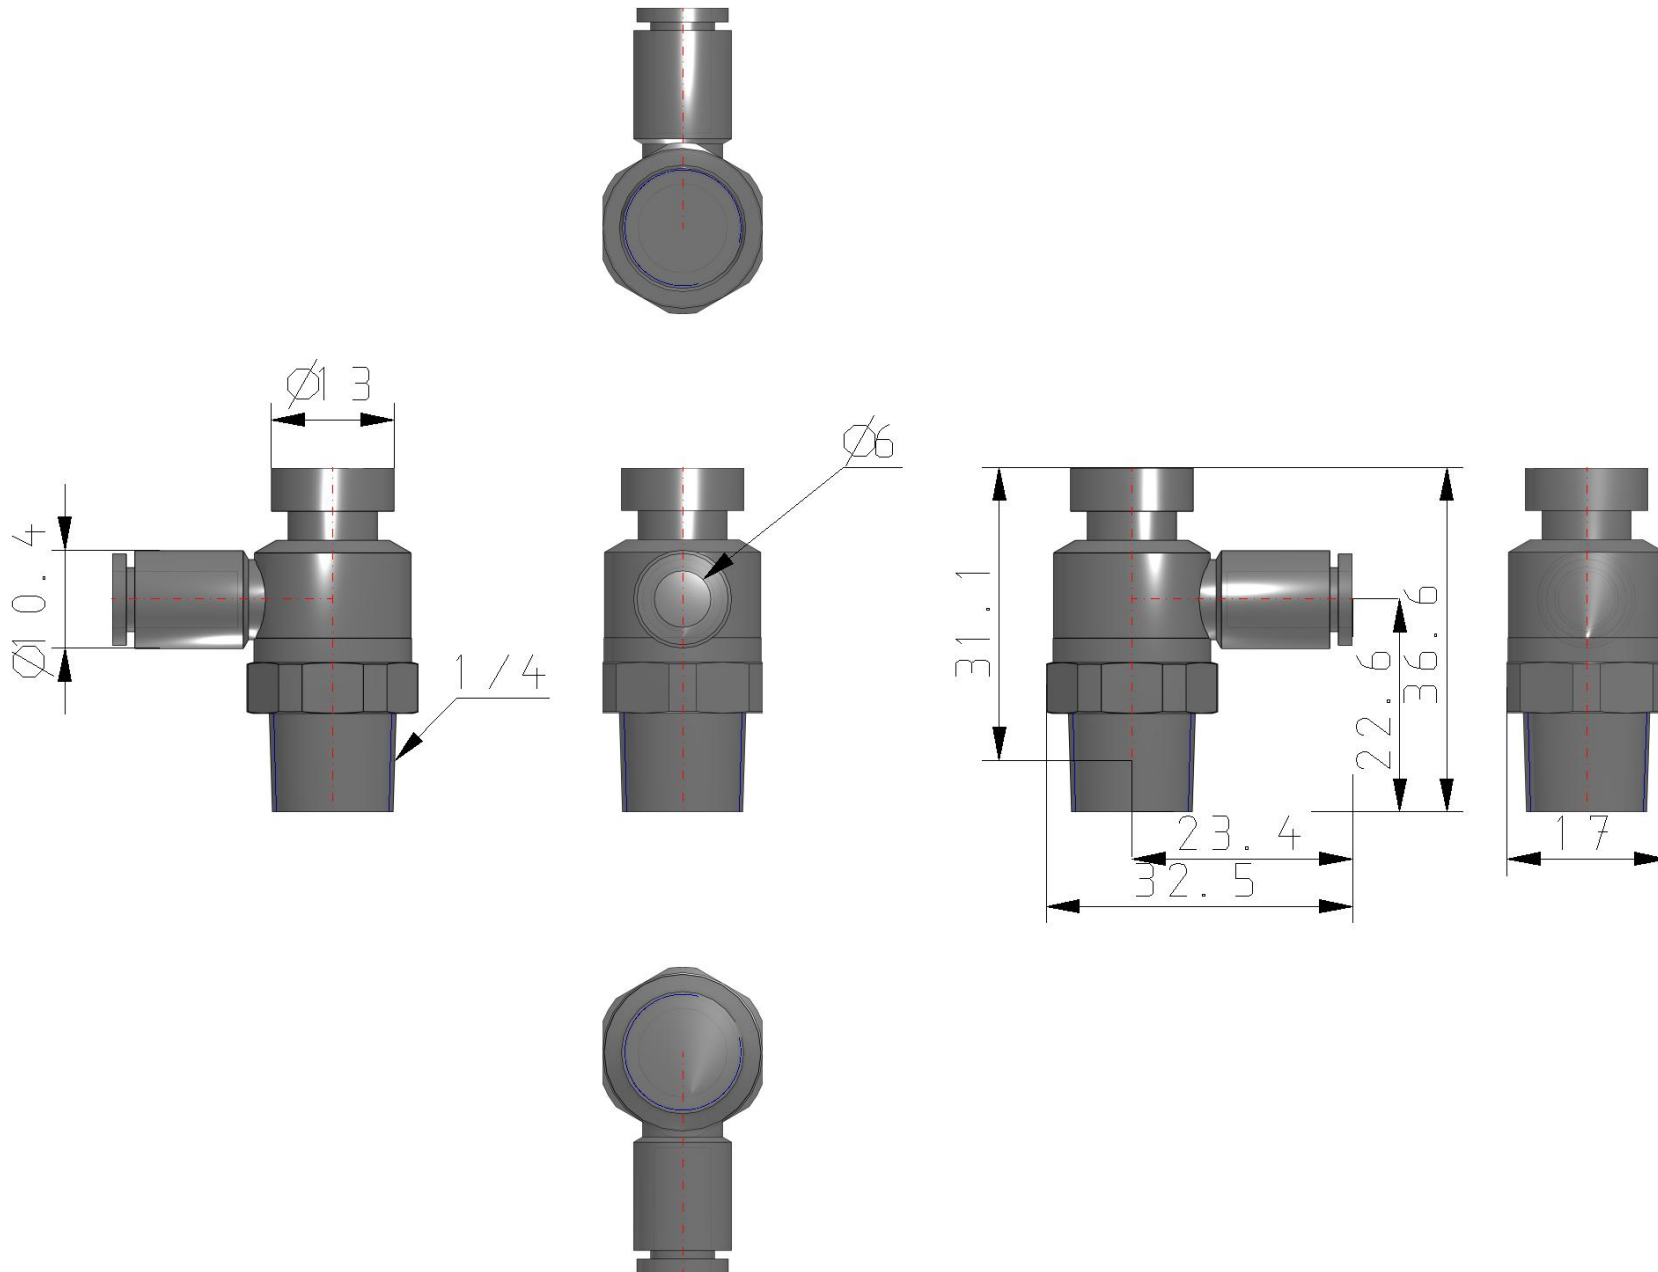

Dimensions

Specifications are subject to change without prior notice and any obligation on the part of the manufacturer.