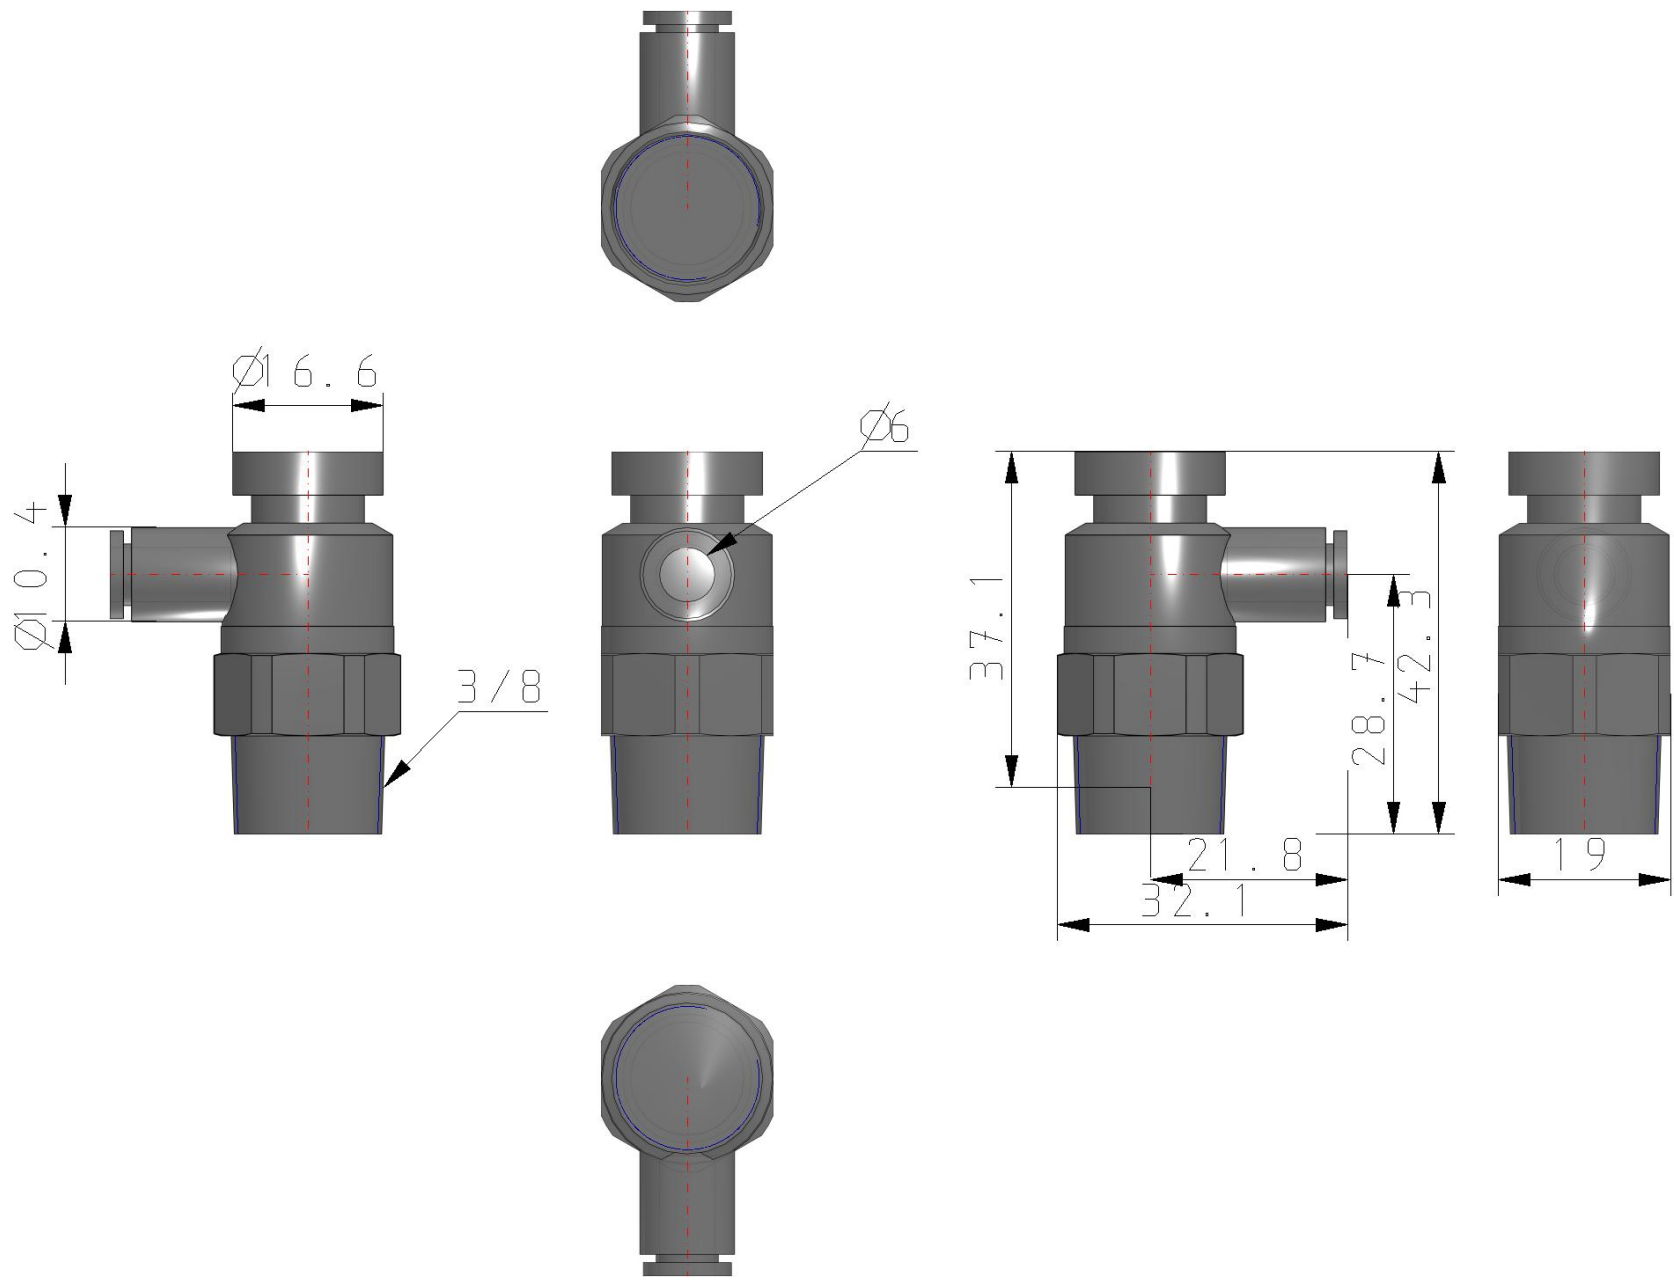

Dimensions

Specifications are subject to change without prior notice and any obligation on the part of the manufacturer.