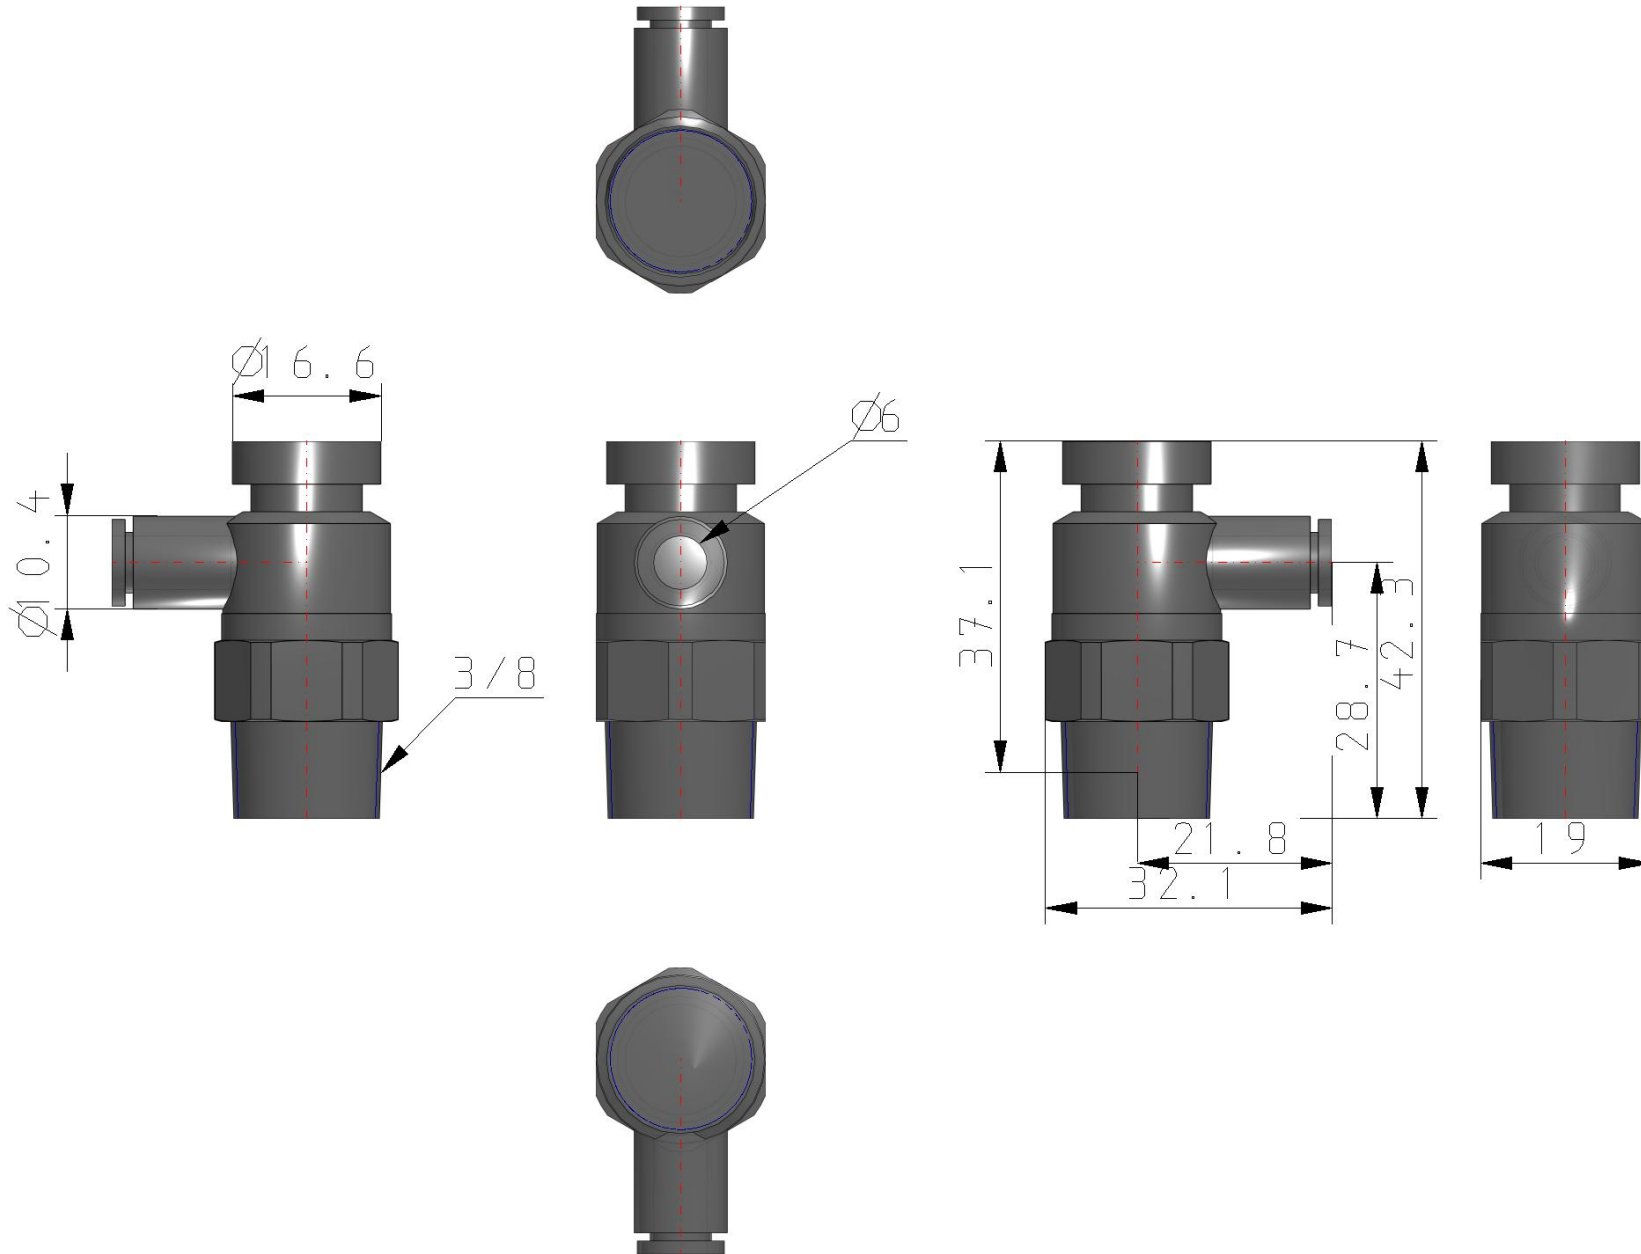

Dimensions