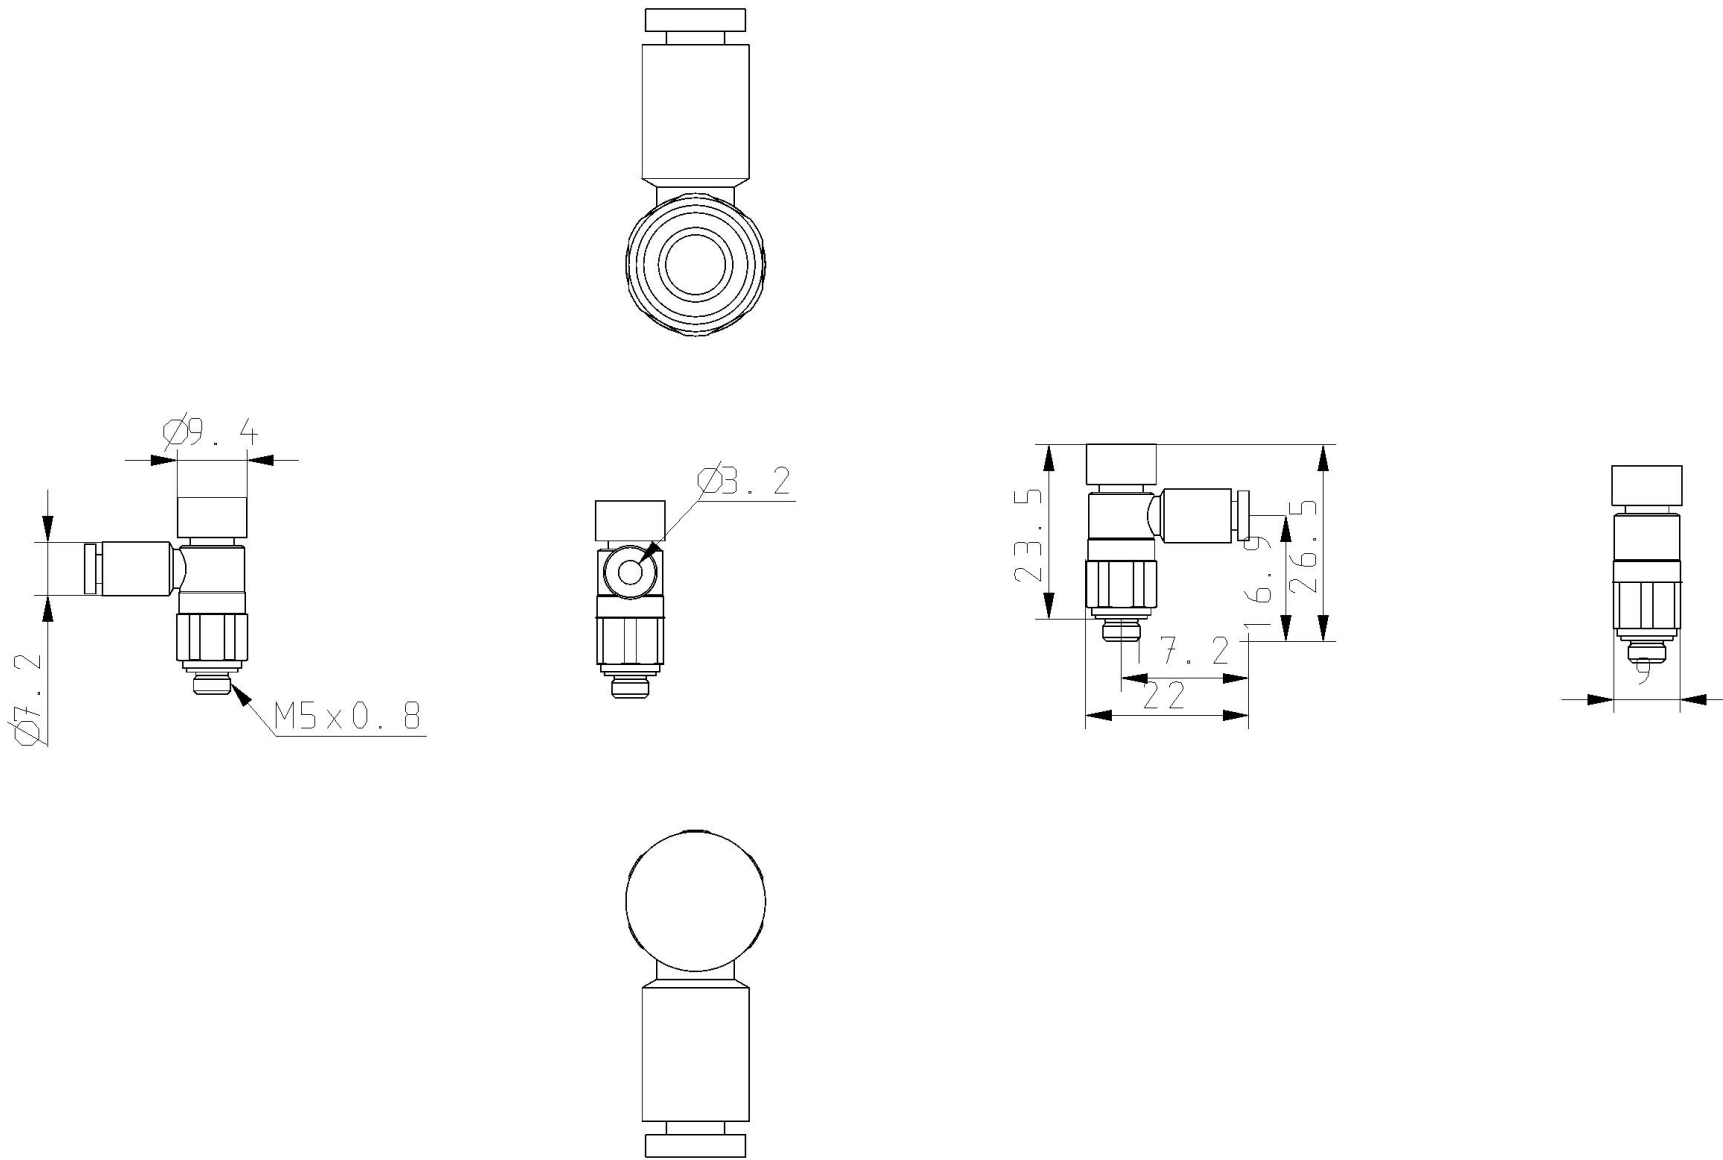

Elbow - AS*2*1F-A AS1201F-M5-23A

Datasheet

General series information

- Port Size: M5, 10-32 UNF, 1/8, 1/4, 3/8, 1/2
- Applicable Tubing O.D.: Ø 2 to Ø 16 mm and Ø 1/8" to Ø 1/2"
- Operating Pressure Range: 0.1 to 1 MPa.

Standard specifications

Type	2 (Elbow)
Across Flat [H]	Body Size 1: 9mm; Body Size 2, 3, 4 None
Body Size	1 (M5 X 0.8, 10-32UNF)
Control Type	0 (Meter-out)
Applicable Tubing O.D.	Ø3.2
Port Size	M5 (M5 X 0.8)
Seal	None
Thread Type	R or Metric
Clean Series	None
Made to Order	None
Pressure medium	Compressed air
Maximum temperature of pressure medium	60 °C
Minimum temperature of pressure medium	-5 °C
Maximum ambient temperature	60 °C
Minimum ambient temperature	-5 °C
Weight	0.005 Kg

Dimensions

Additional information

Catalogue

[AS-1F_FG-A-Dd_EU.pdf](#)