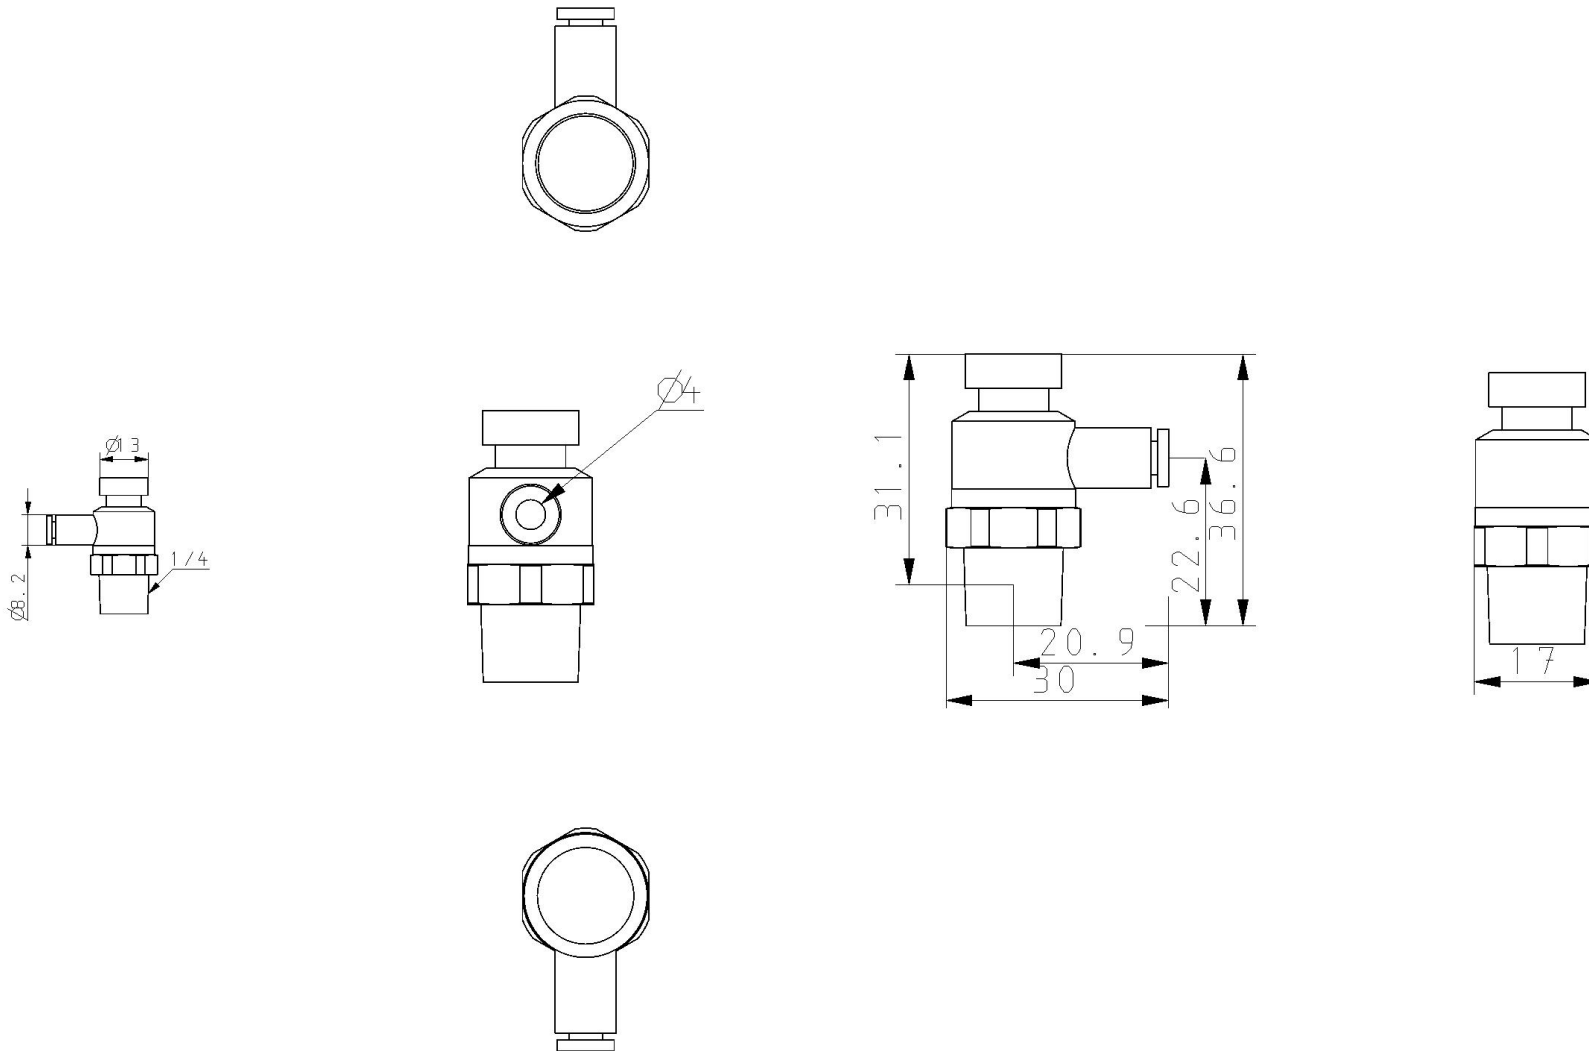

### General series information

- Port Size: M5, 10-32 UNF, 1/8, 1/4, 3/8, 1/2
- Applicable Tubing O.D.: Ø 2 to Ø 16 mm and Ø 1/8" to Ø 1/2"
- Operating Pressure Range: 0.1 to 1 MPa.

### Standard specifications

Type	2 (Elbow)
Across Flat [H]	Body Size 1: 9mm; Body Size 2, 3, 4 None
Body Size	2 (1/8, 1/4)
Control Type	0 (Meter-out)
Applicable Tubing O.D.	Ø4
Port Size	02 (1/4)
Seal	S (w/Sealant)
Thread Type	R or Metric
Clean Series	None
Made to Order	None
Pressure medium	Compressed air
Maximum temperature of pressure medium	60 °C
Minimum temperature of pressure medium	-5 °C
Maximum ambient temperature	60 °C
Minimum ambient temperature	-5 °C
Weight	0.018 Kg

# Dimensions