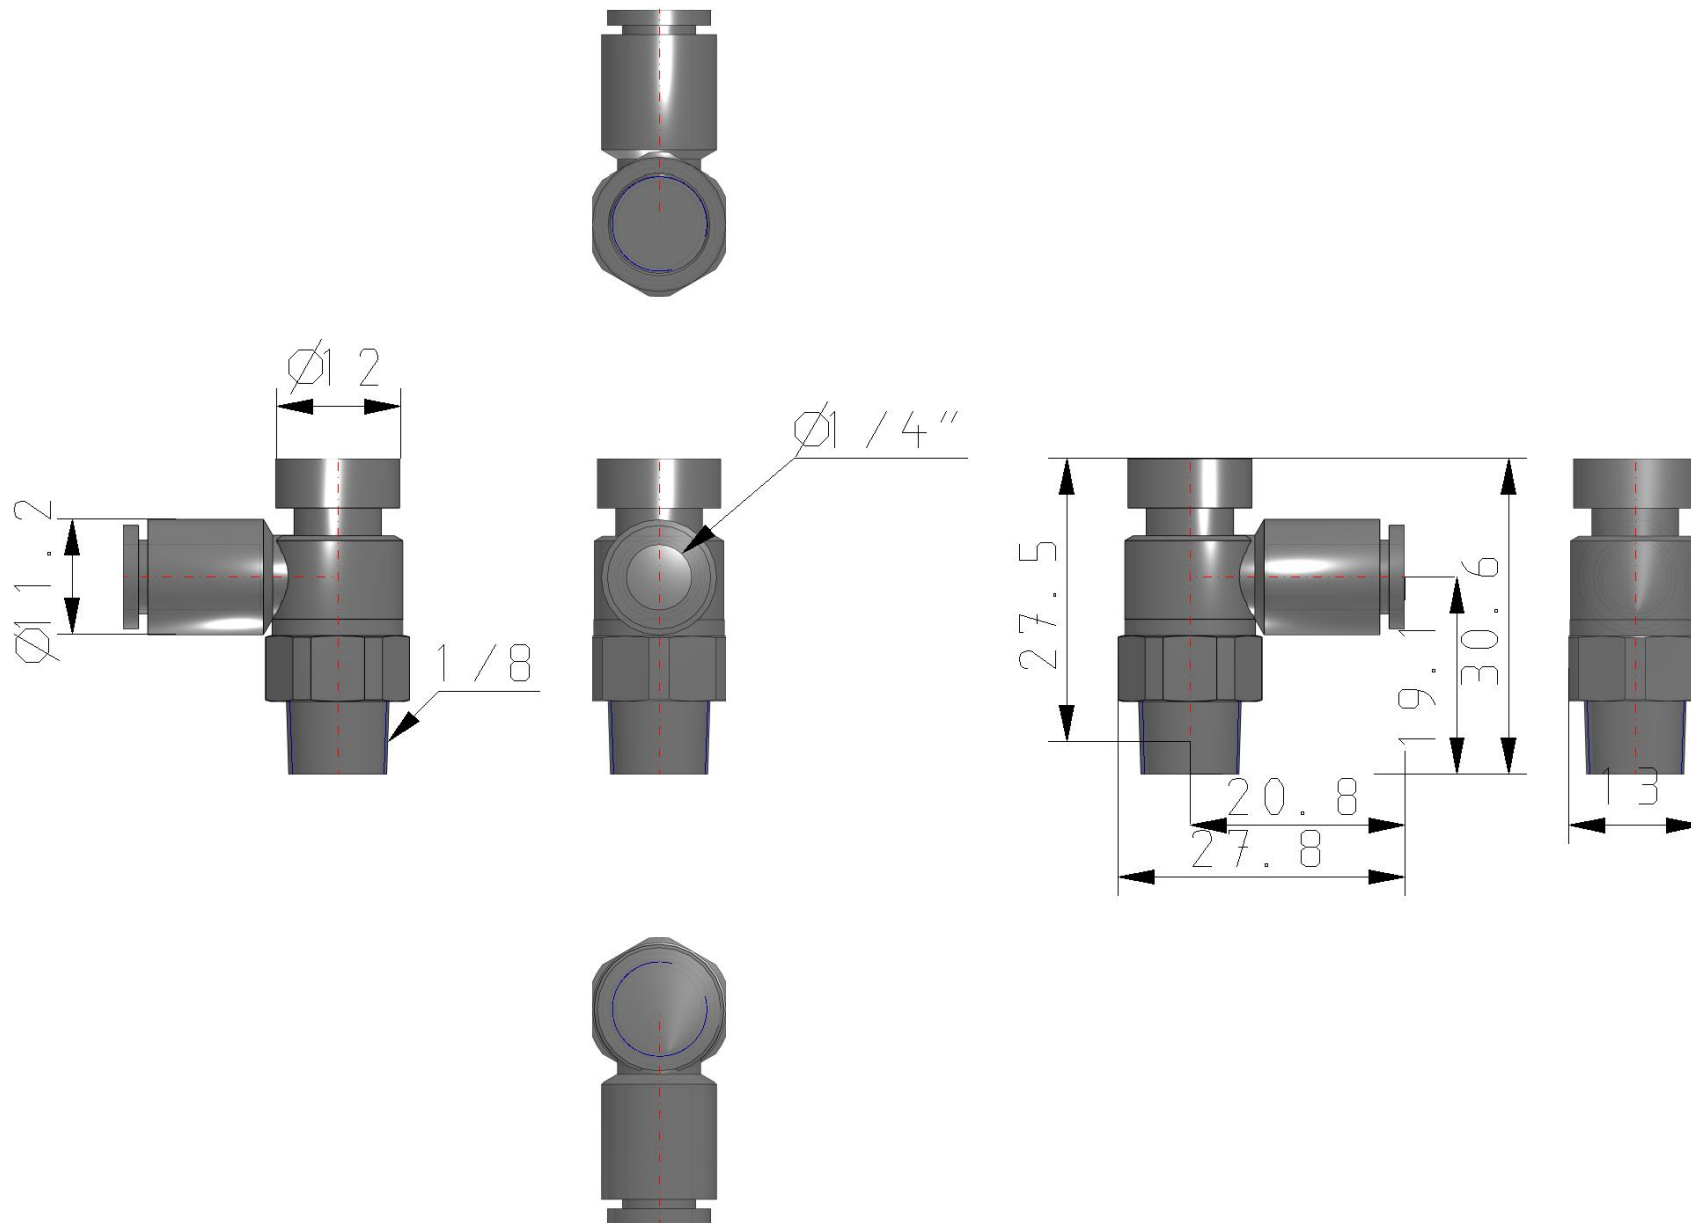

Dimensions