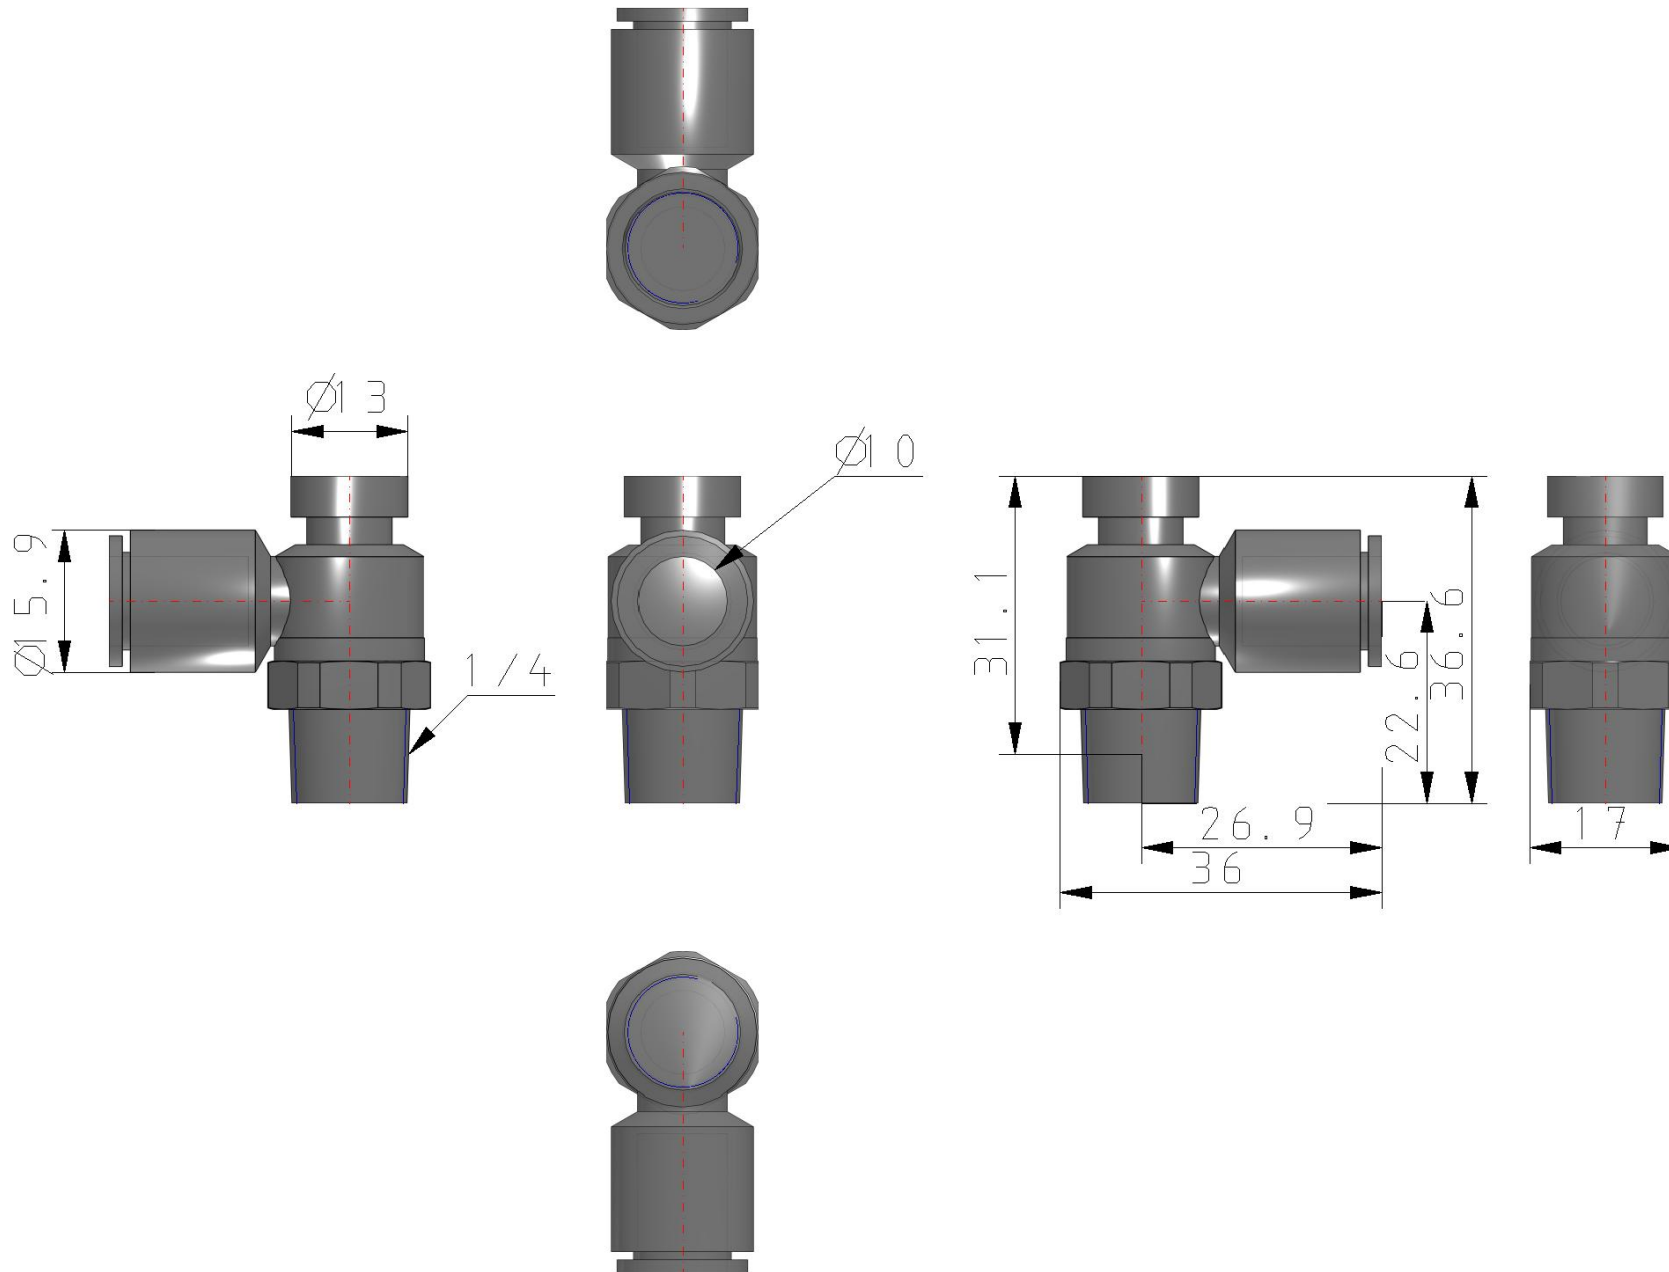

Dimensions