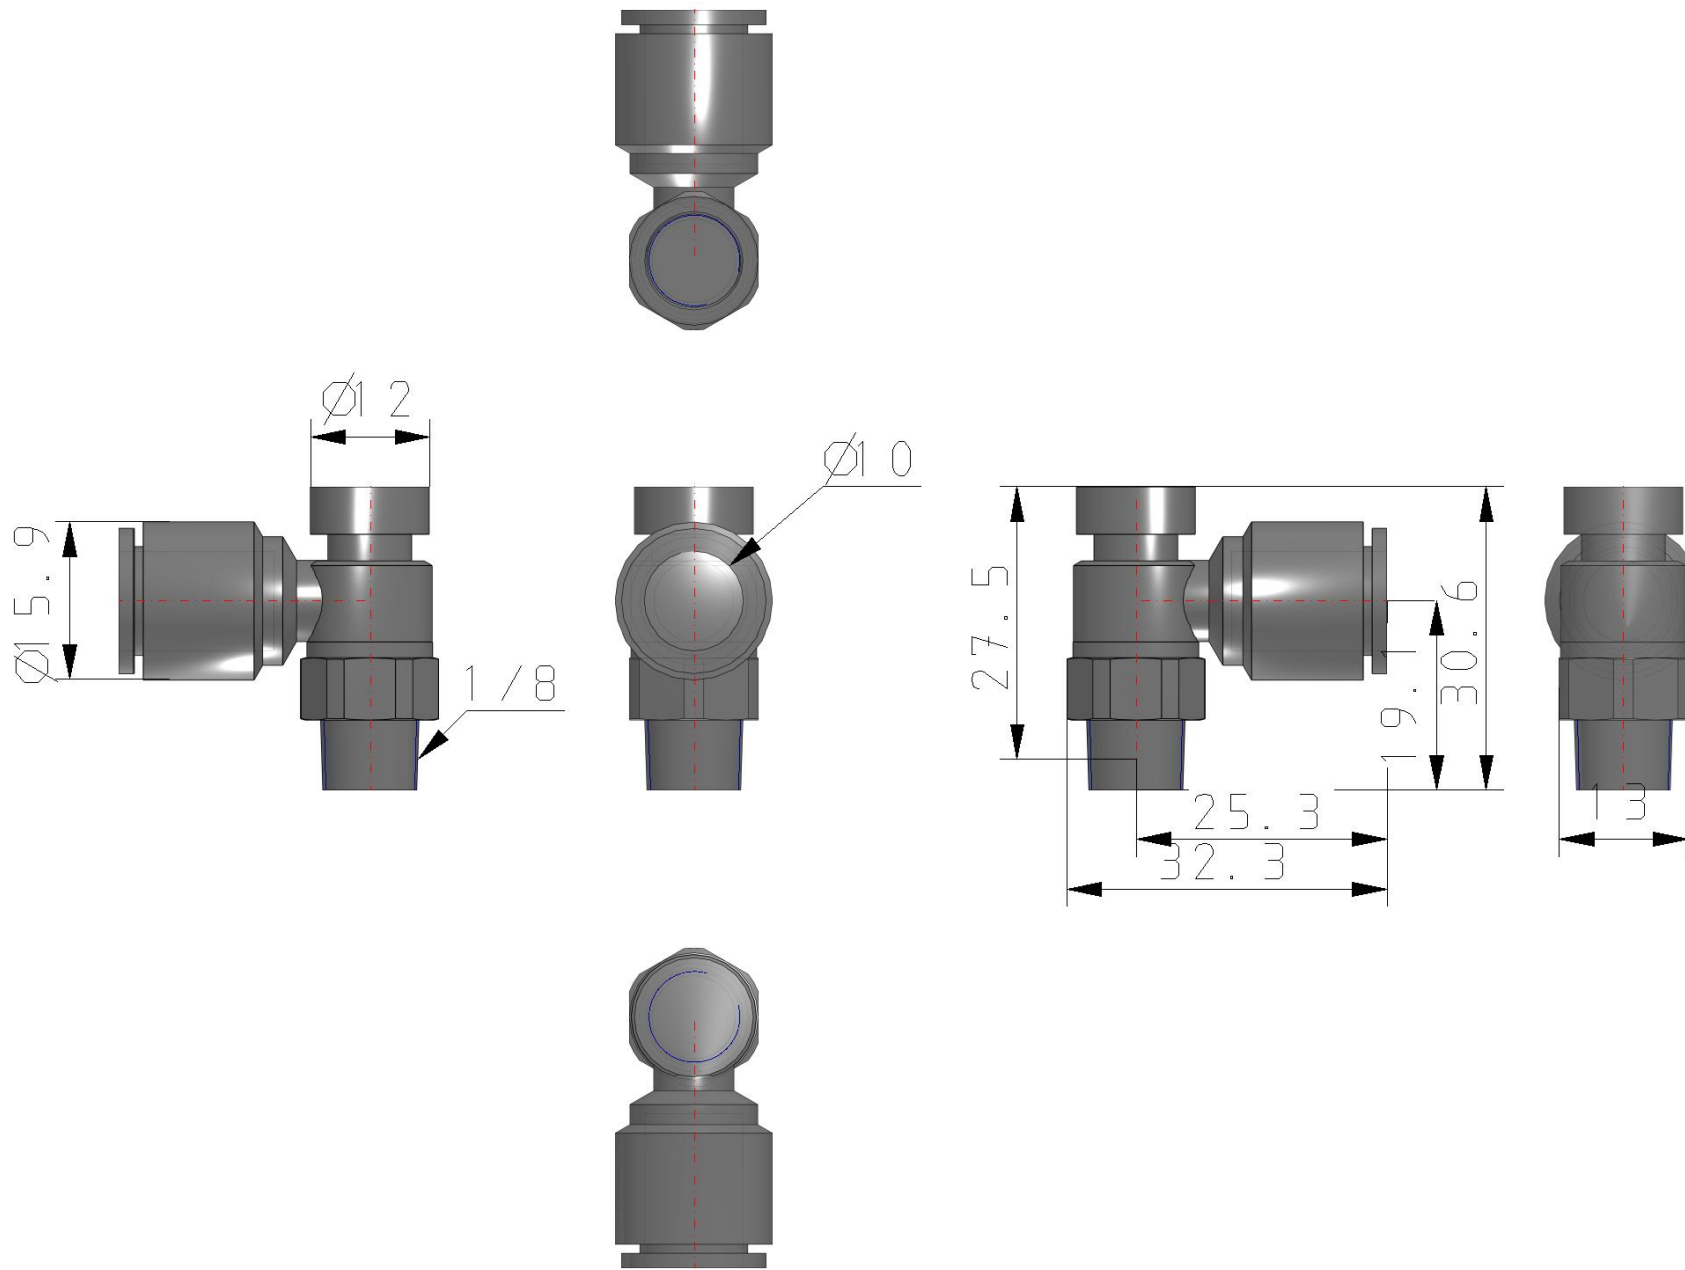

Dimensions

Specifications are subject to change without prior notice and any obligation on the part of the manufacturer.