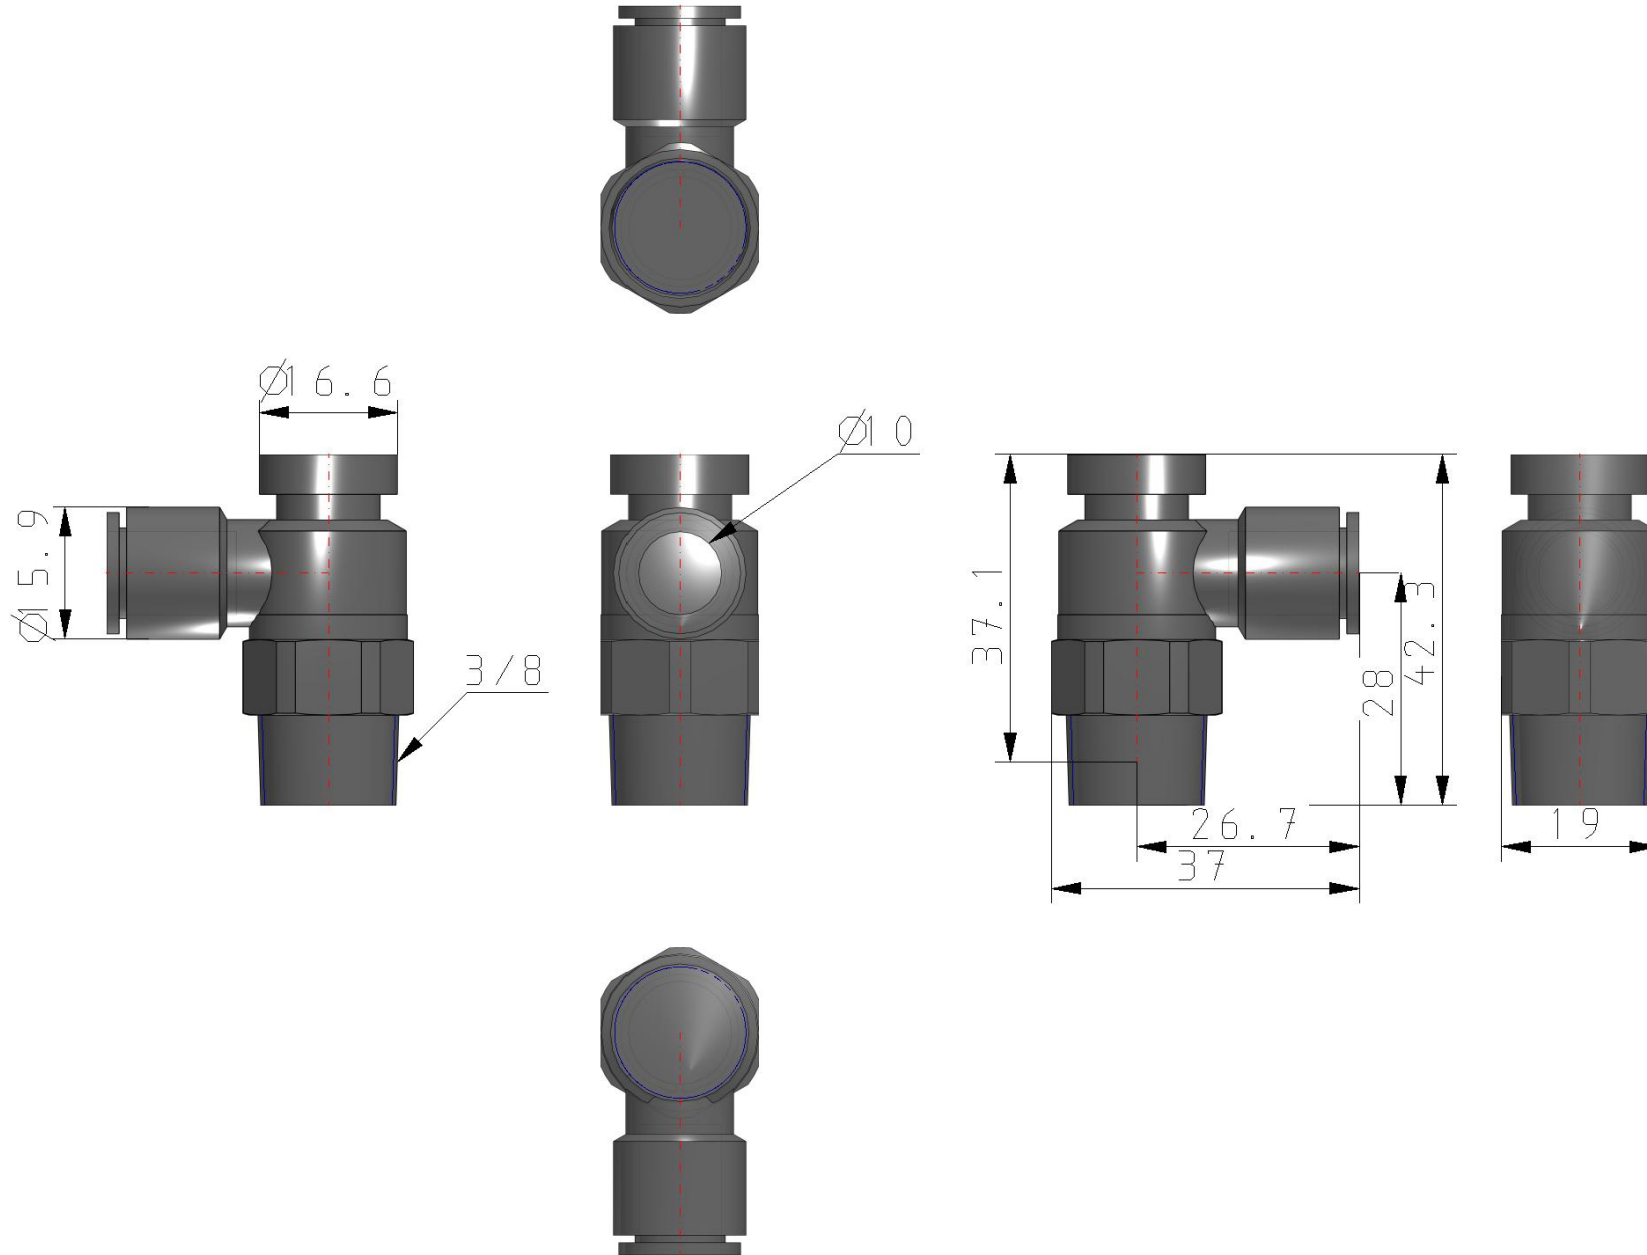

Dimensions