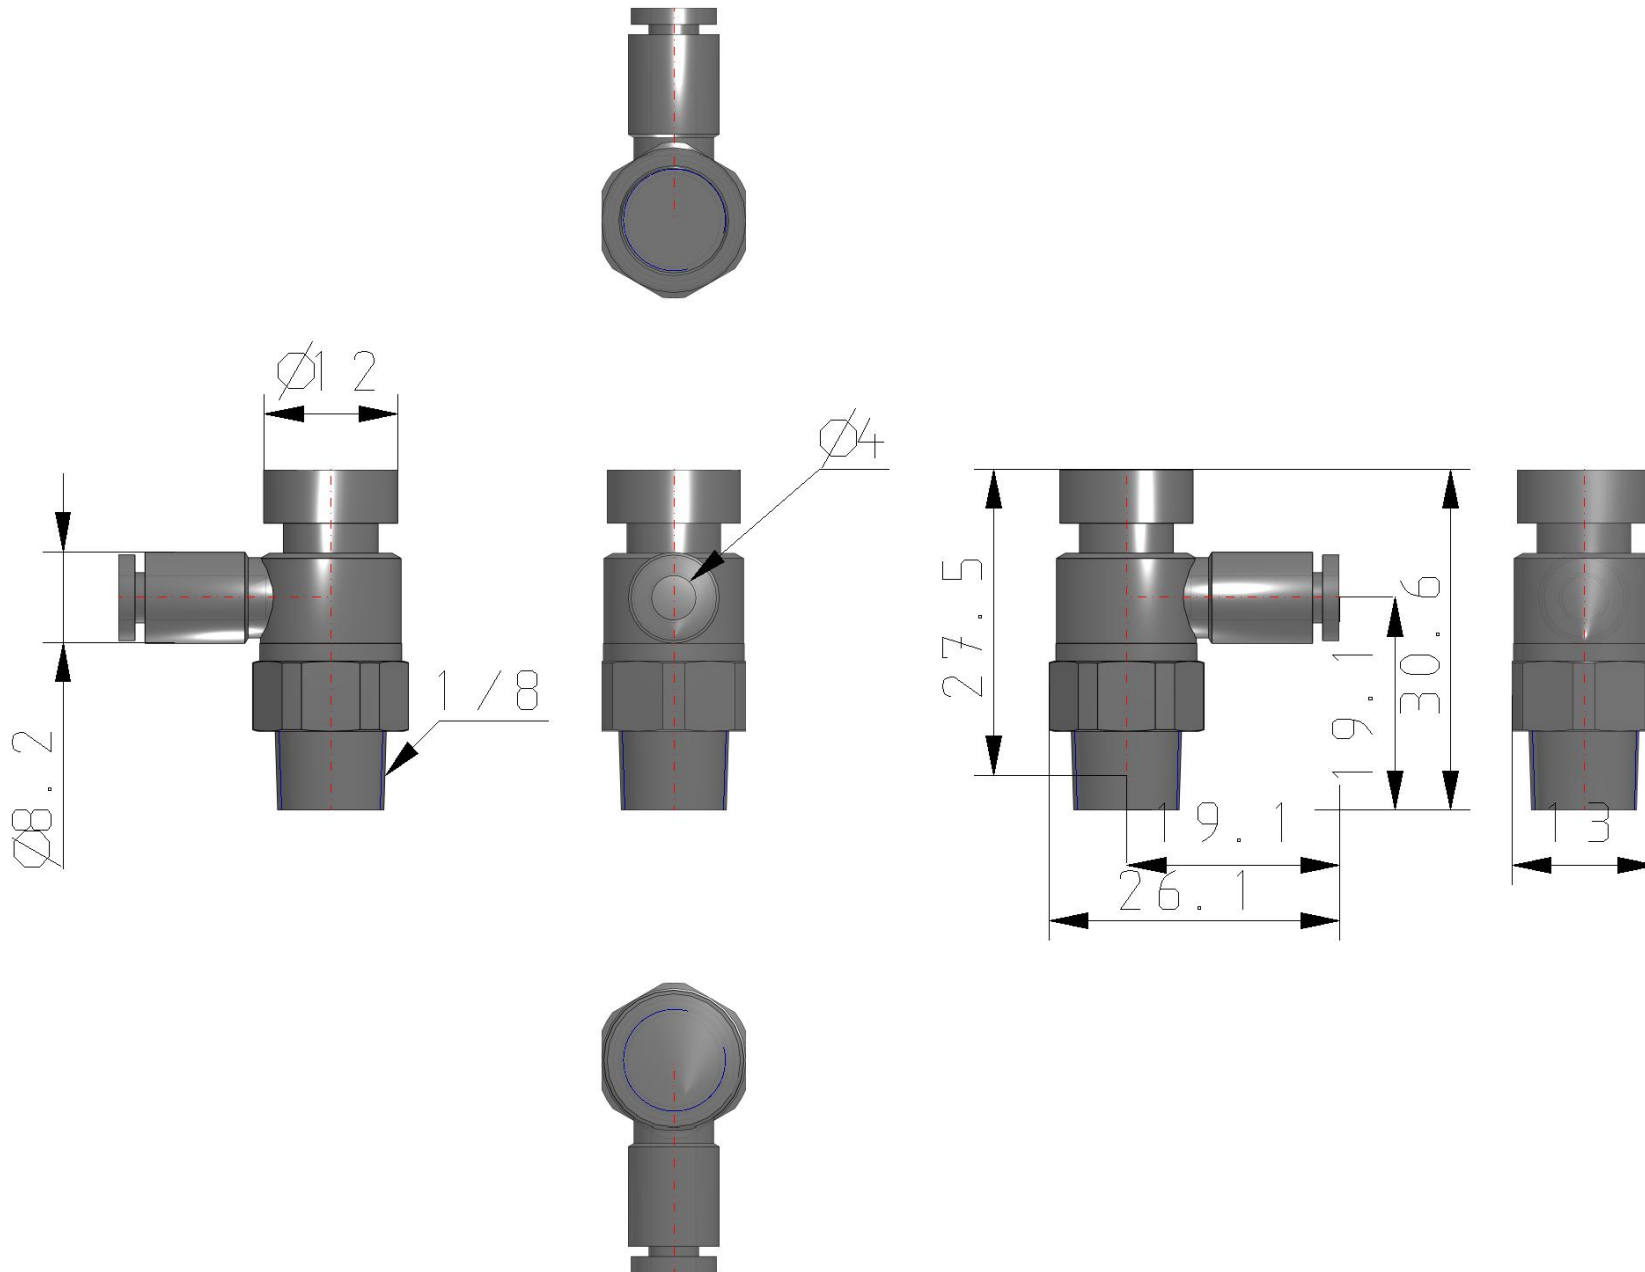

Dimensions