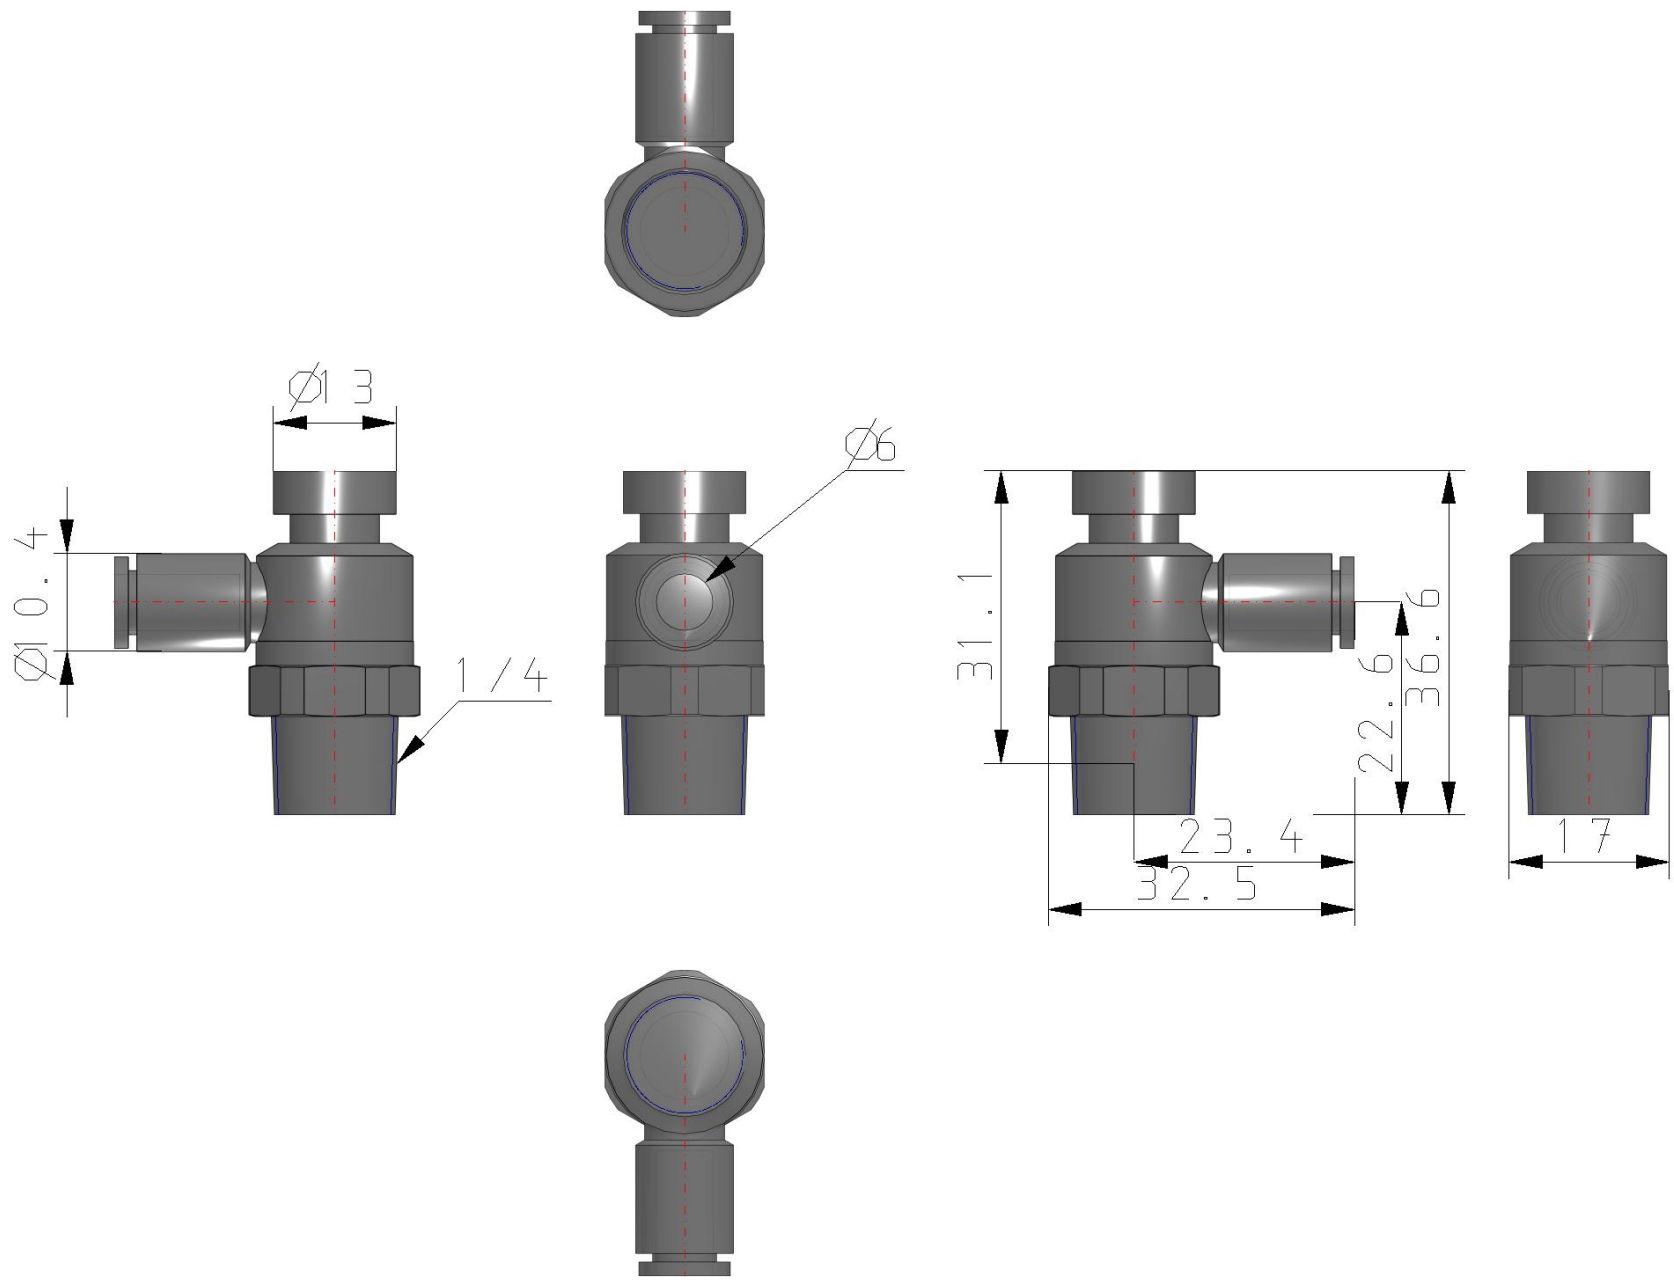

Dimensions