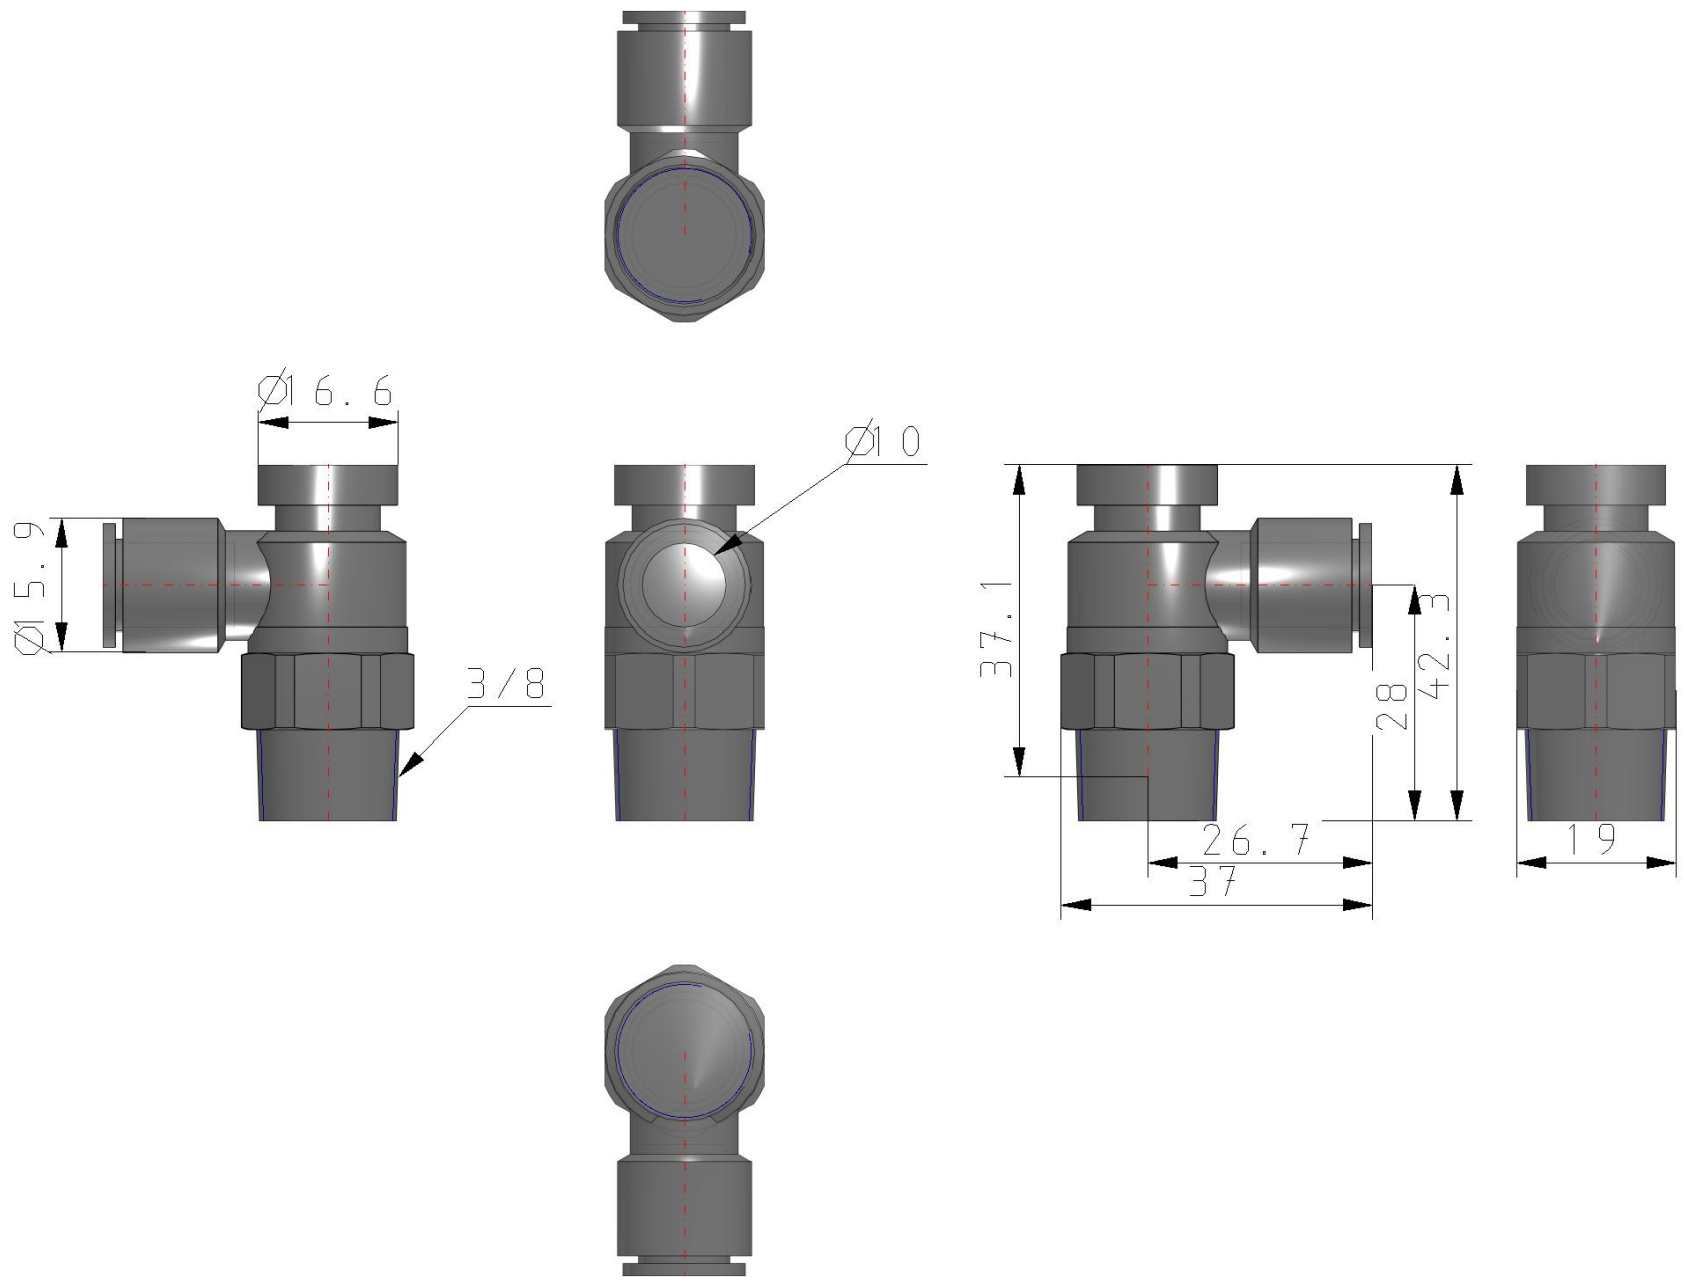

### General series information

- Port Size: M5, 10-32 UNF, 1/8, 1/4, 3/8, 1/2
- Applicable Tubing O.D.: Ø 2 to Ø 16 mm and Ø 1/8" to Ø 1/2"
- Operating Pressure Range: 0.1 to 1 MPa.

### Standard specifications

Clean Series	None
Body Size	3 (3/8)
Type	2 (Elbow)
Control Type	0 (Meter-out)
Thread Type	G (G)
Port Size	03 (3/8)
Across Flat [H]	Body Size 1: 9mm; Body Size 2, 3, 4 None
Applicable Tubing O.D.	Ø10
Seal	None
Made to Order	None
Pressure medium	Compressed air
Maximum temperature of pressure medium	60 °C
Minimum temperature of pressure medium	-5 °C
Maximum ambient temperature	60 °C
Minimum ambient temperature	-5 °C
Weight	0.032 Kg

# Dimensions