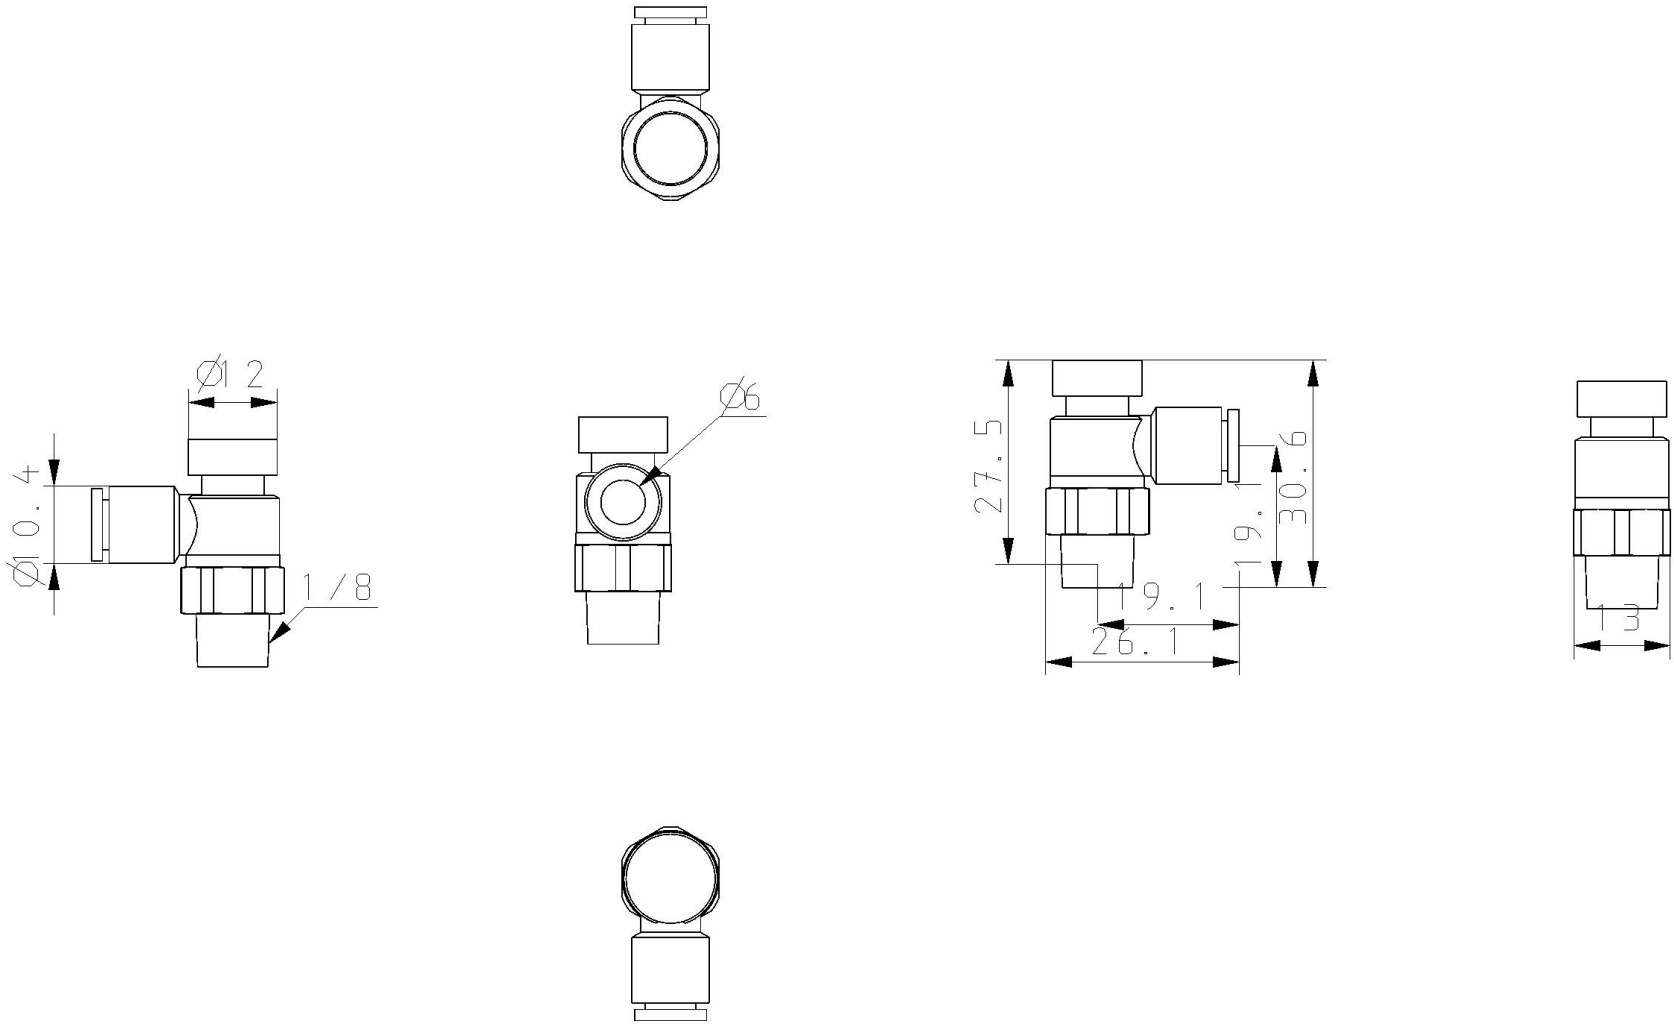

Elbow - AS*2*1F-A AS2201F-01-06SA

Datasheet

- Port Size: M5, 10-32 UNF, 1/8, 1/4, 3/8, 1/2
- Applicable Tubing O.D.: Ø 2 to Ø 16 mm and Ø 1/8" to Ø 1/2"
- Operating Pressure Range: 0.1 to 1 MPa.

Standard specifications

Clean Series	None
Body Size	2 (1/8, 1/4)
Type	2 (Elbow)
Control Type	0 (Meter-out)
Thread Type	R or Metric
Port Size	01 (1/8)
Across Flat [H]	Body Size 1: 9mm; Body Size 2, 3, 4 None
Applicable Tubing O.D.	Ø6
Seal	S (w/Sealant)
Made to Order	None
Pressure medium	Compressed air
Maximum temperature of pressure medium	60 °C
Minimum temperature of pressure medium	-5 °C
Maximum ambient temperature	60 °C
Minimum ambient temperature	-5 °C
Weight	0.010 Kg

Dimensions

Additional information

Catalogue

[AS-1F_FG-A-Dd_EU.pdf](#)