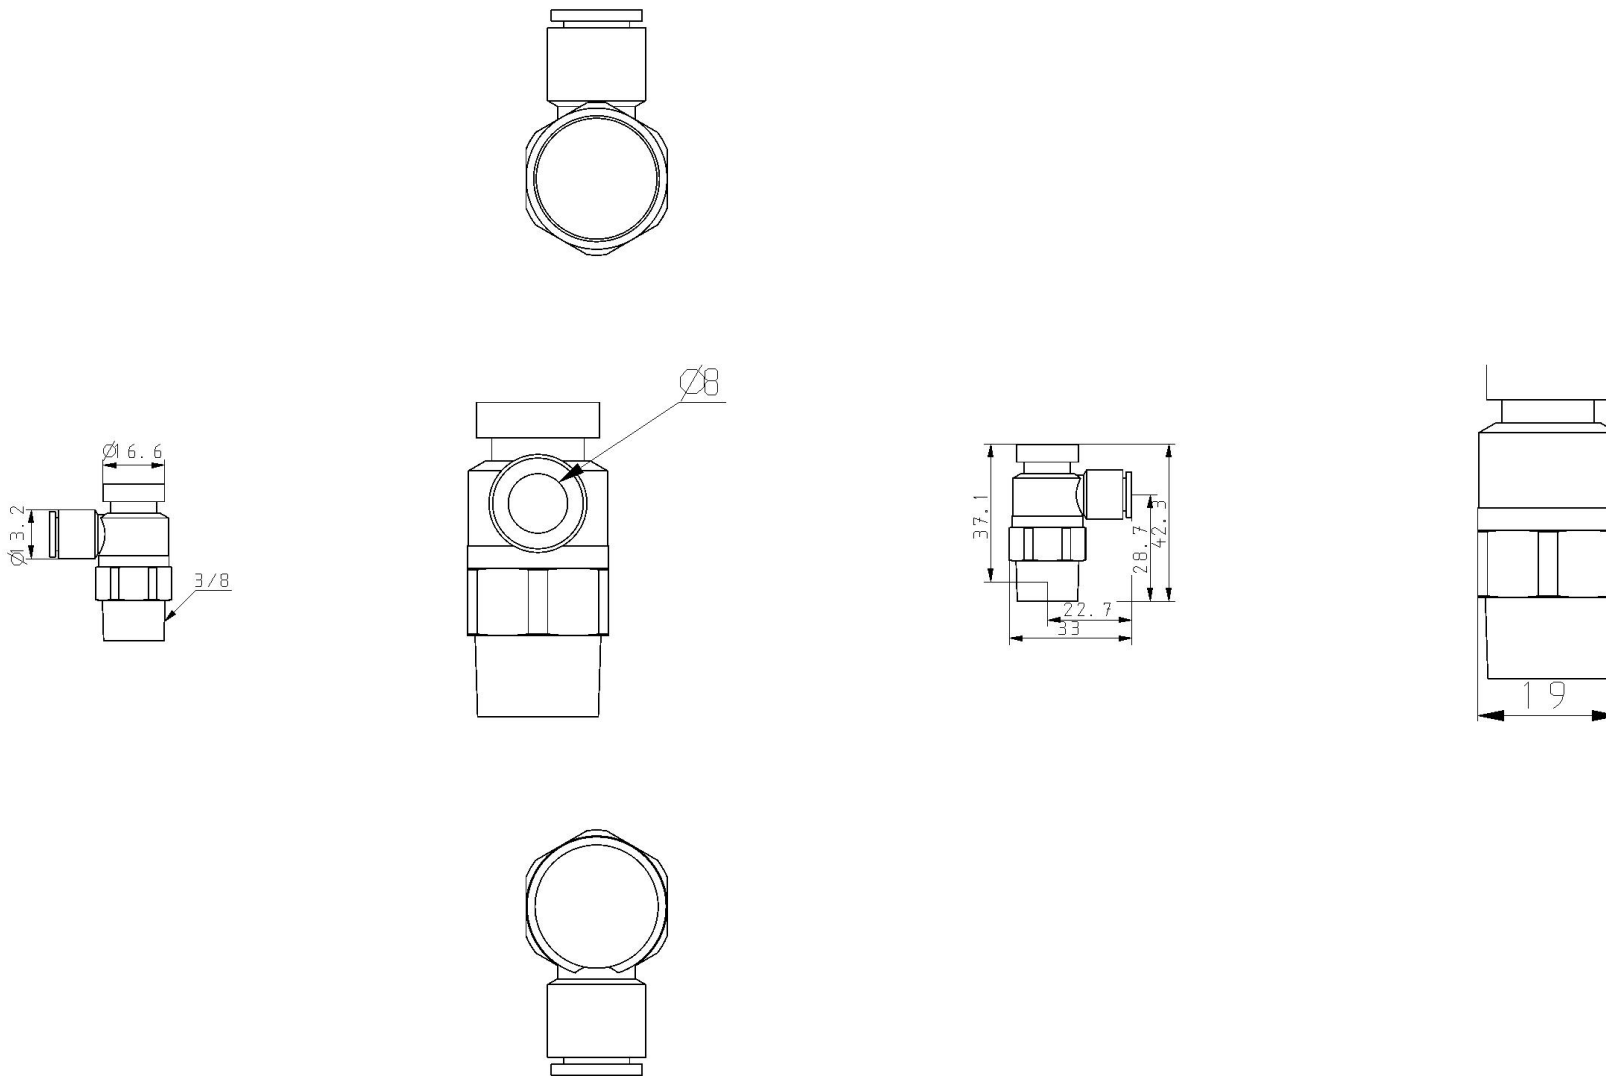

### General series information

- Port Size: M5, 10-32 UNF, 1/8, 1/4, 3/8, 1/2
- Applicable Tubing O.D.: Ø 2 to Ø 16 mm and Ø 1/8" to Ø 1/2"
- Operating Pressure Range: 0.1 to 1 MPa.

### Standard specifications

Type	2 (Elbow)
Across Flat [H]	Body Size 1: 9mm; Body Size 2, 3, 4 None
Control Type	0 (Meter-out)
Body Size	3 (3/8)
Applicable Tubing O.D.	Ø8
Port Size	03 (3/8)
Seal	None
Thread Type	G (G)
Clean Series	None
Made to Order	None
Pressure medium	Compressed air
Maximum temperature of pressure medium	60 °C;60 °C
Minimum temperature of pressure medium	-5 °C;-5 °C
Maximum ambient temperature	60 °C;60 °C
Minimum ambient temperature	-5 °C
Weight	0.031 Kg

# Dimensions