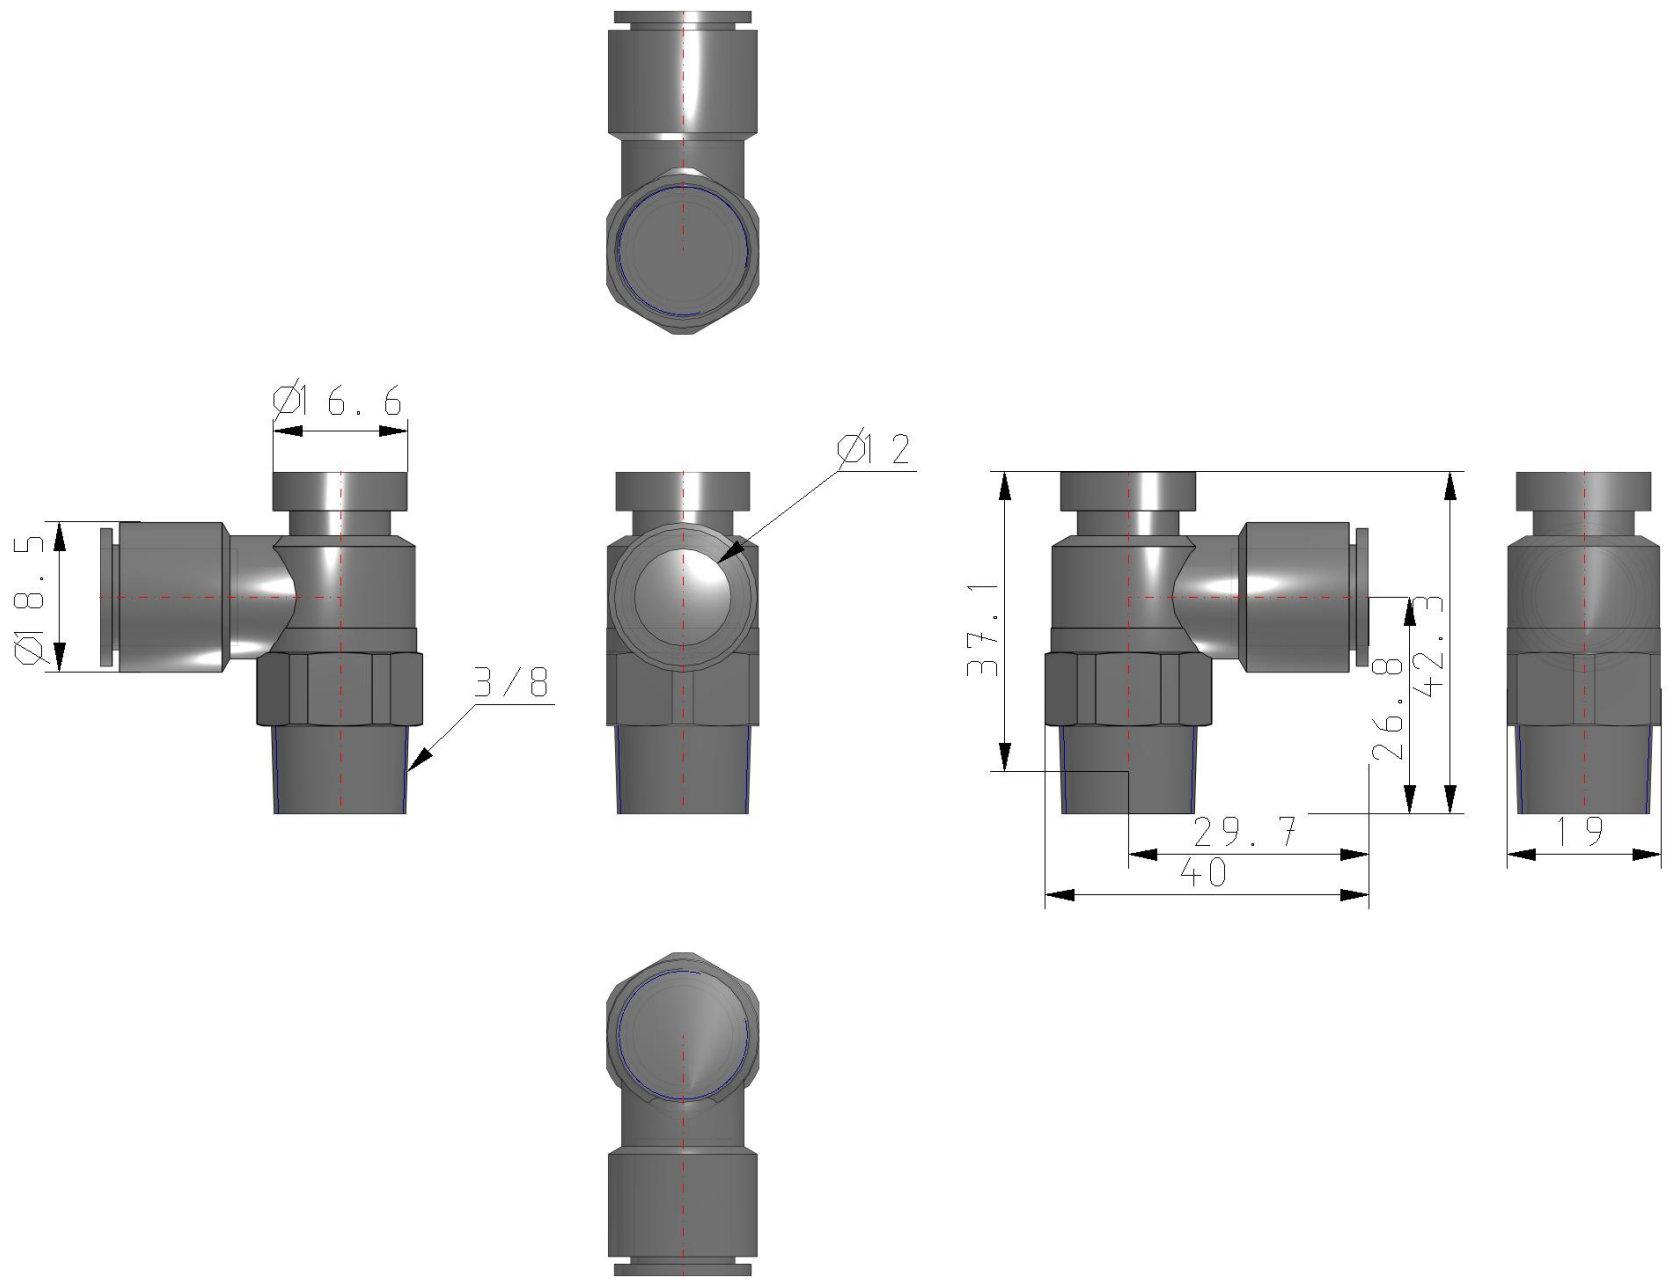

Dimensions