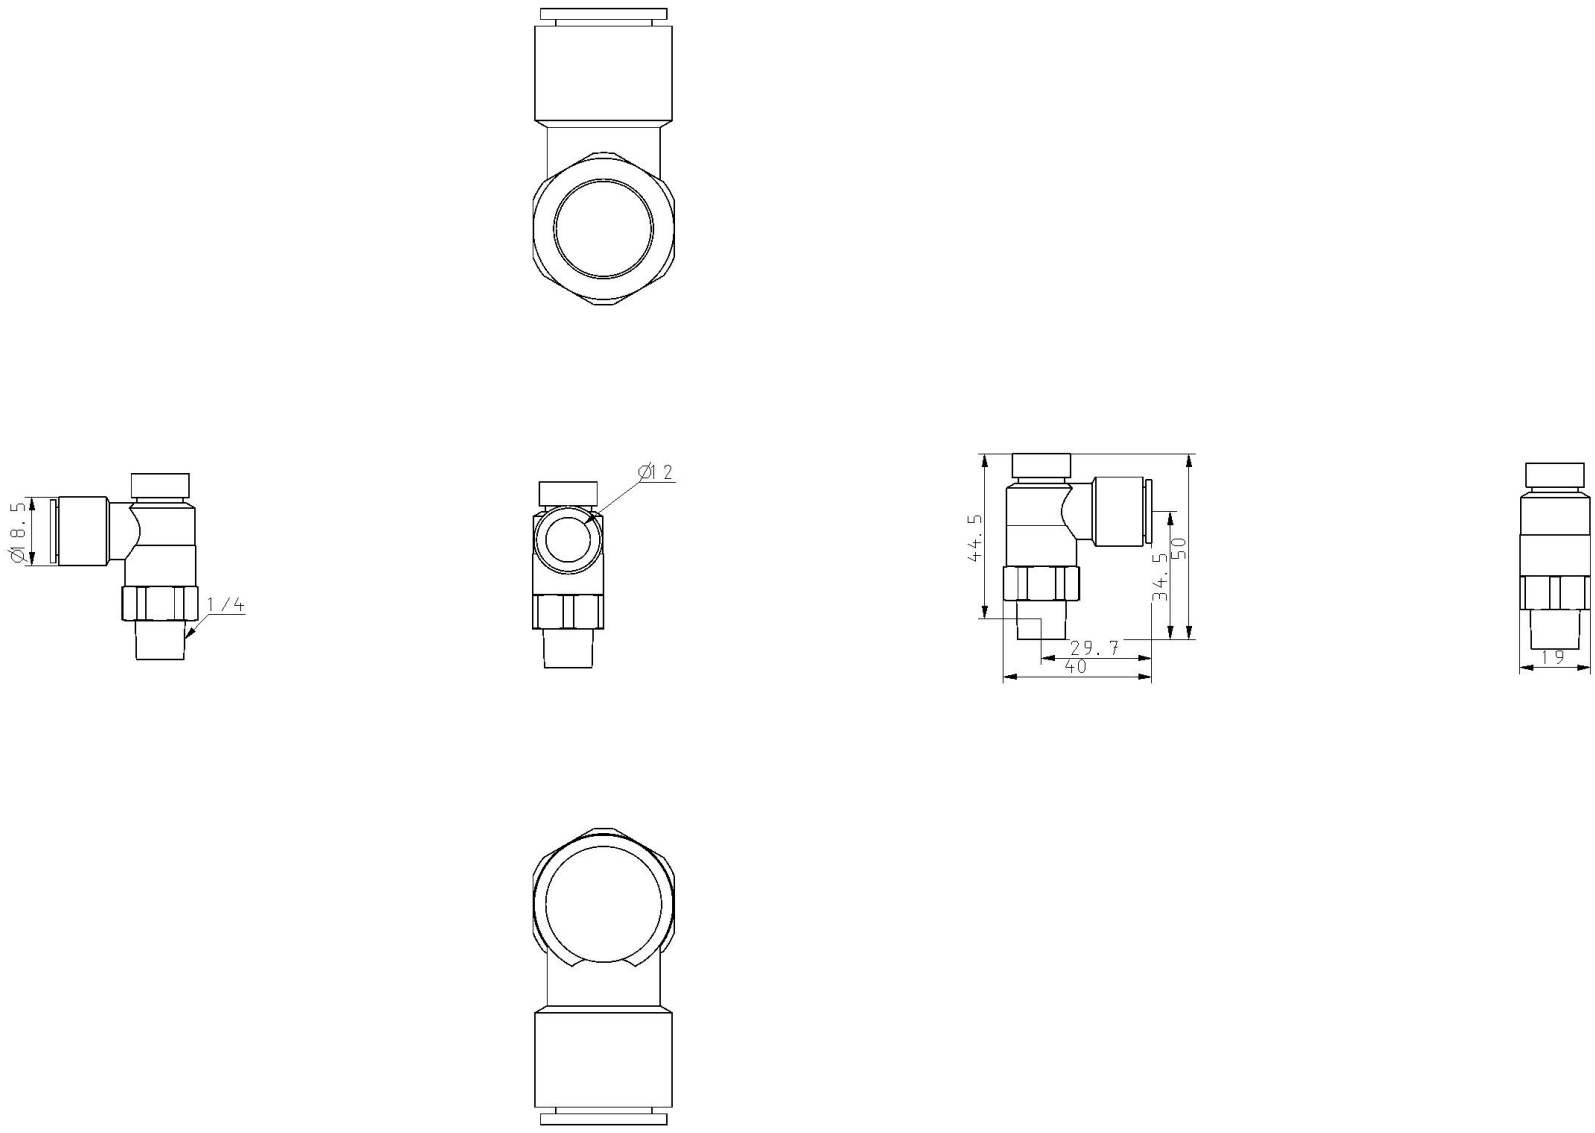

### General series information

- Port Size: M5, 10-32 UNF, 1/8, 1/4, 3/8, 1/2
- Applicable Tubing O.D.: Ø 2 to Ø 16 mm and Ø 1/8" to Ø 1/2"
- Operating Pressure Range: 0.1 to 1 MPa.

### Standard specifications

|  |  |
|--|--|
| Type                                   | 2 (Elbow)                                |
| Across Flat [H]                        | Body Size 1: 9mm; Body Size 2, 3, 4 None |
| Body Size                              | 3 (3/8)                                  |
| Control Type                           | 0 (Meter-out)                            |
| Applicable Tubing O.D.                 | Ø12                                      |
| Port Size                              | 02 (1/4)                                 |
| Seal                                   | S (w/Sealant)                            |
| Thread Type                            | R or Metric                              |
| Clean Series                           | None                                     |
| Made to Order                          | None                                     |
| Pressure medium                        | Compressed air                           |
| Maximum temperature of pressure medium | 60 °C                                    |
| Minimum temperature of pressure medium | -5 °C                                    |
| Maximum ambient temperature            | 60 °C                                    |
| Minimum ambient temperature            | -5 °C                                    |
| Weight                                 | 0.043 Kg                                 |

# Dimensions