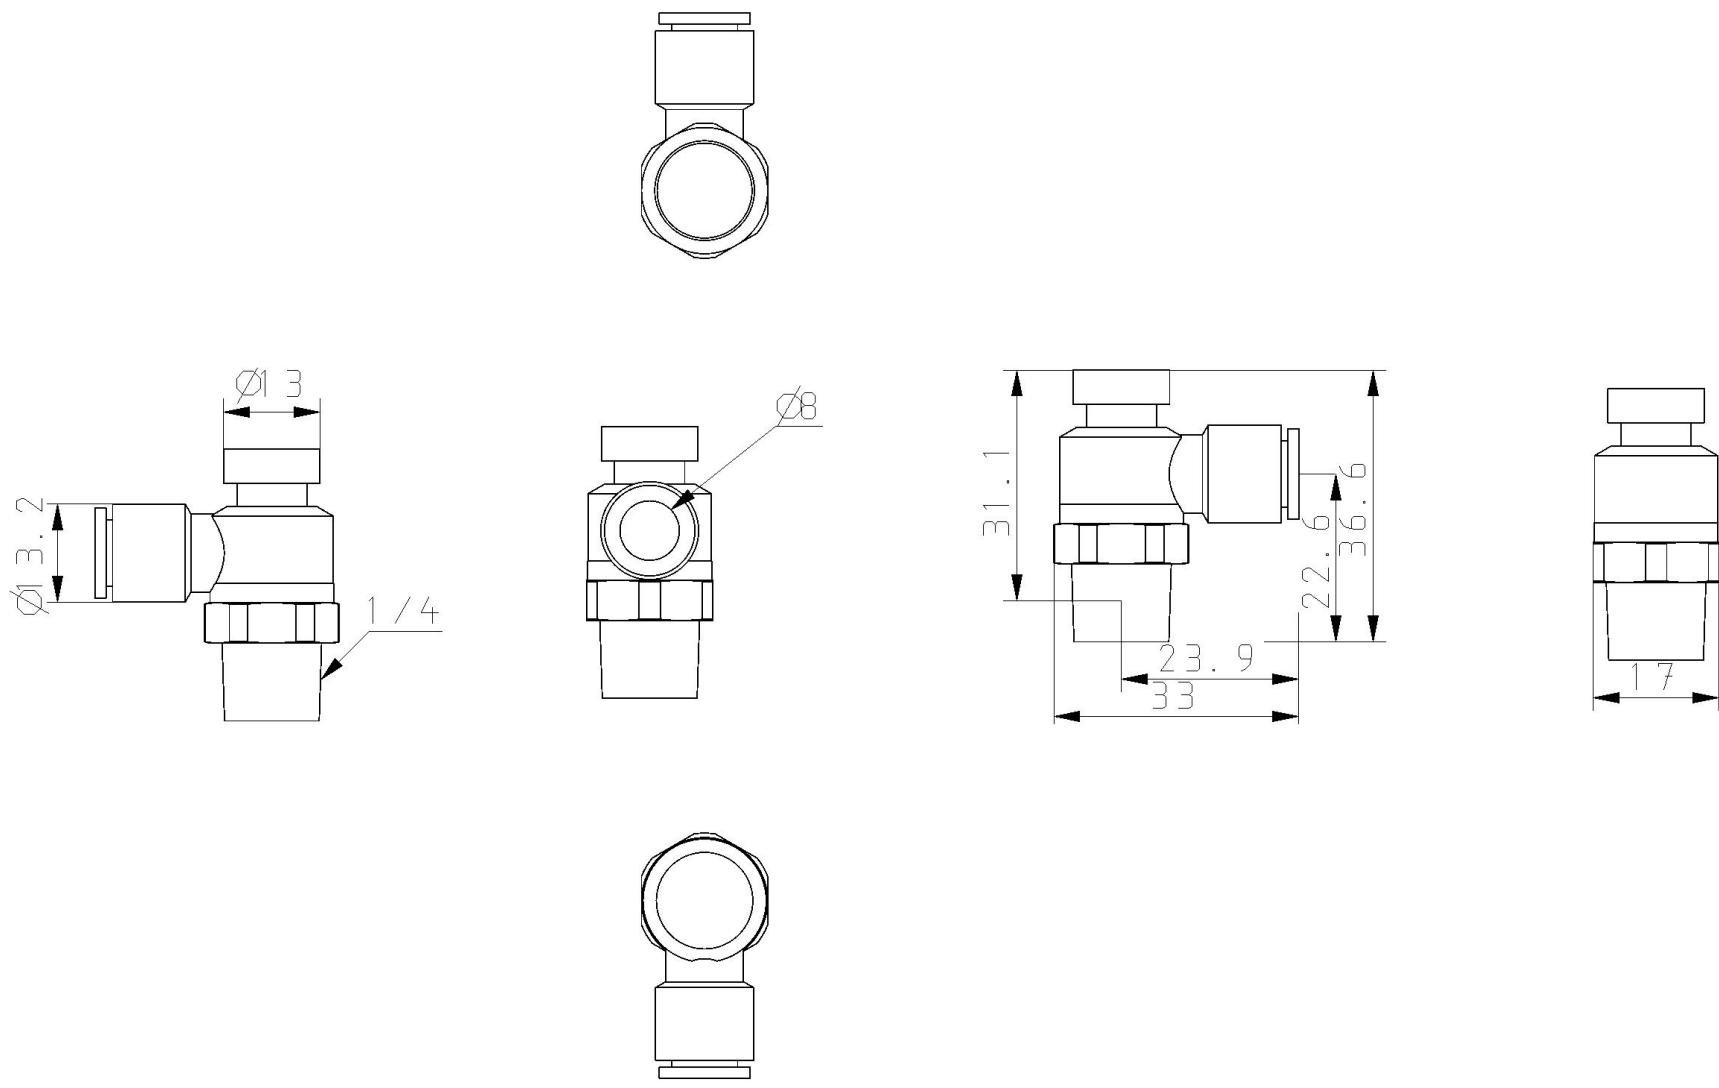

Elbow - AS*2*1F-A AS2201F-G02-08A

Datasheet

General series information

- Port Size: M5, 10-32 UNF, 1/8, 1/4, 3/8, 1/2
- Applicable Tubing O.D.: Ø 2 to Ø 16 mm and Ø 1/8" to Ø 1/2"
- Operating Pressure Range: 0.1 to 1 MPa.

Standard specifications

Clean Series	None
Body Size	2 (1/8, 1/4)
Type	2 (Elbow)
Control Type	0 (Meter-out)
Thread Type	G (G)
Port Size	02 (1/4)
Across Flat [H]	Body Size 1: 9mm; Body Size 2, 3, 4 None
Applicable Tubing O.D.	Ø8
Seal	None
Made to Order	None
Pressure medium	Compressed air
Maximum temperature of pressure medium	60 °C;60 °C
Minimum temperature of pressure medium	-5 °C;-5 °C
Maximum ambient temperature	60 °C;60 °C
Minimum ambient temperature	-5 °C
Weight	0.019 Kg

Dimensions

Additional information

Catalogue

[AS-1F_FG-A-Dd_EU.pdf](#)