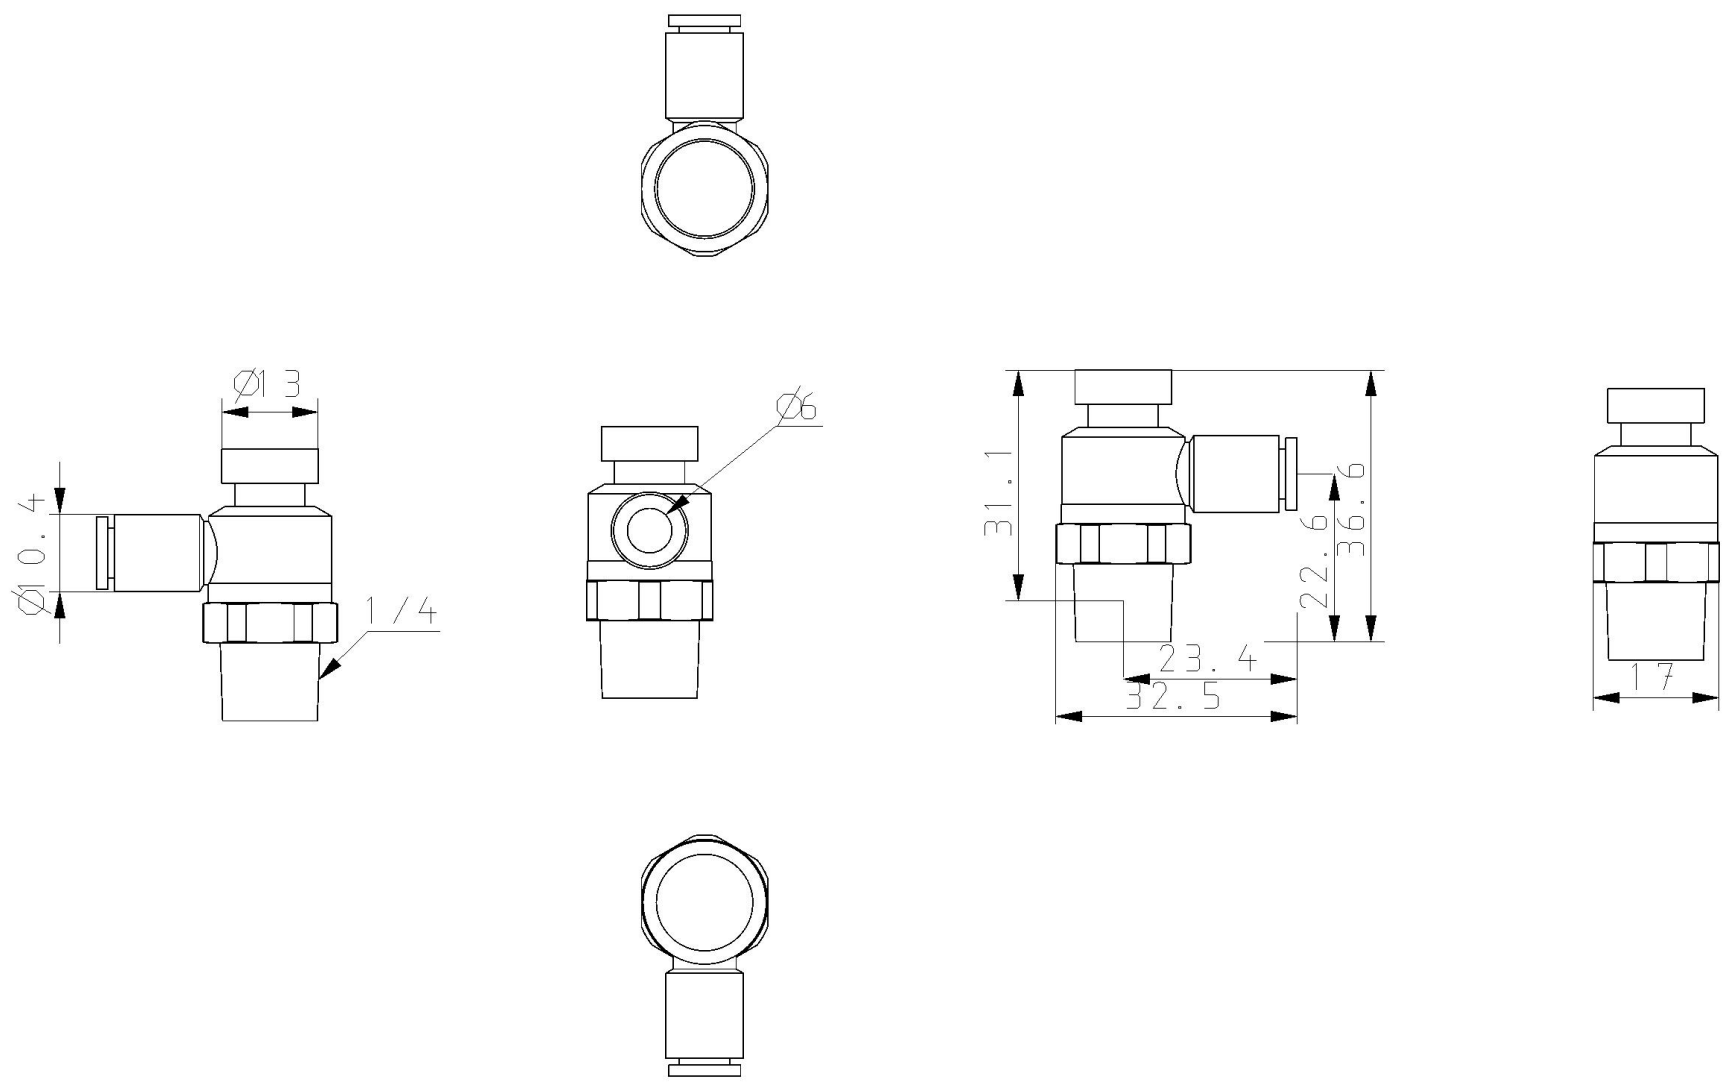

Dimensions

Specifications are subject to change without prior notice and any obligation on the part of the manufacturer.