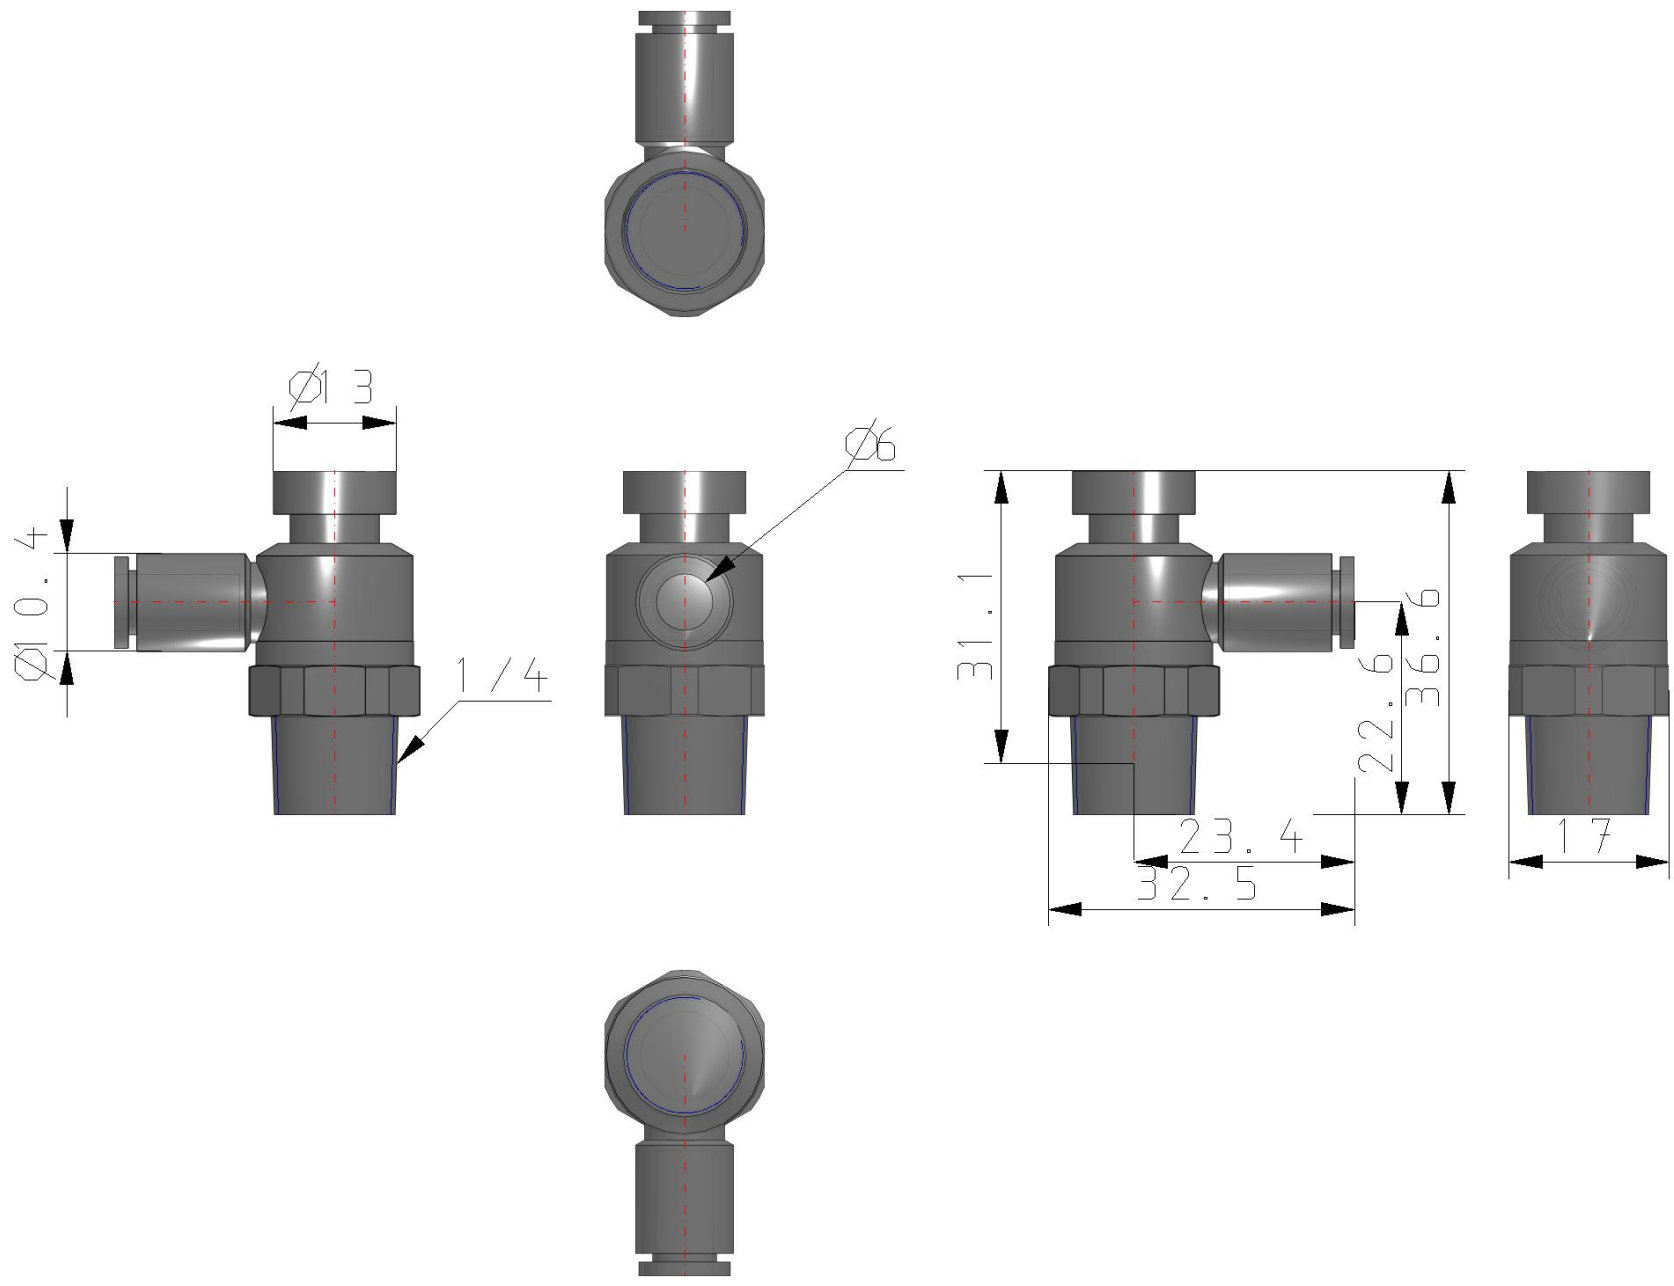

Dimensions

Specifications are subject to change without prior notice and any obligation on the part of the manufacturer.