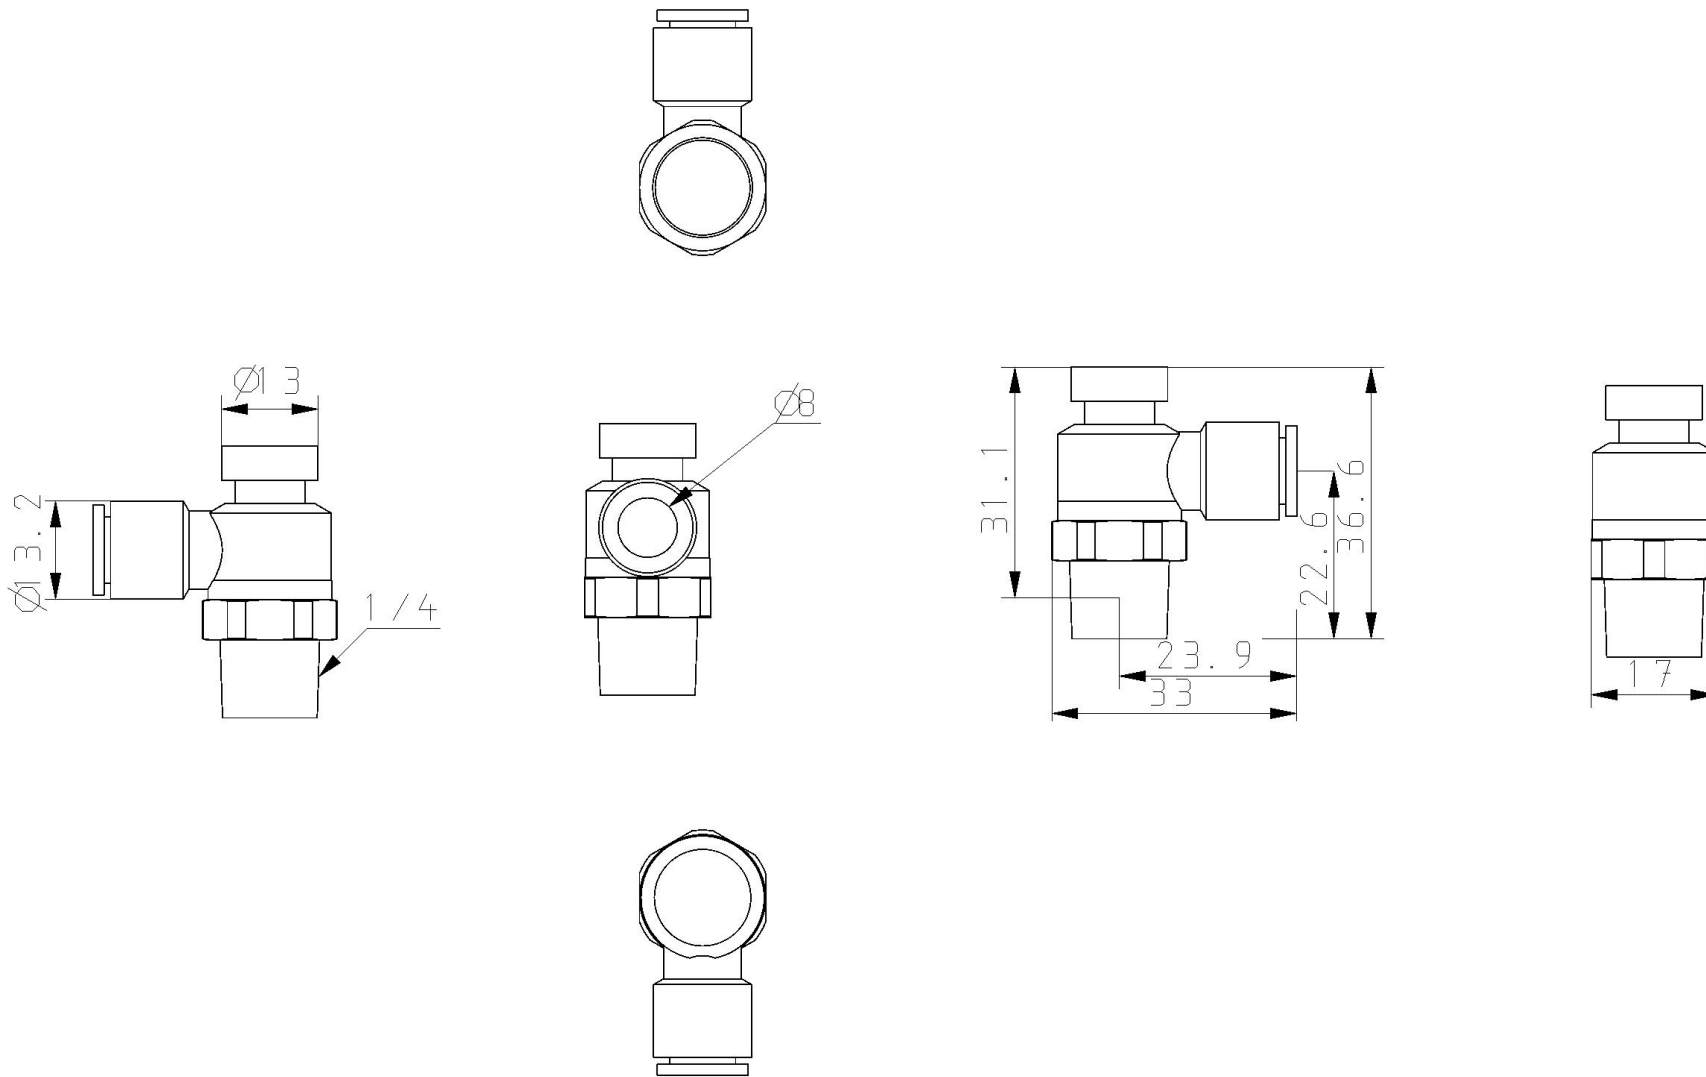

Dimensions