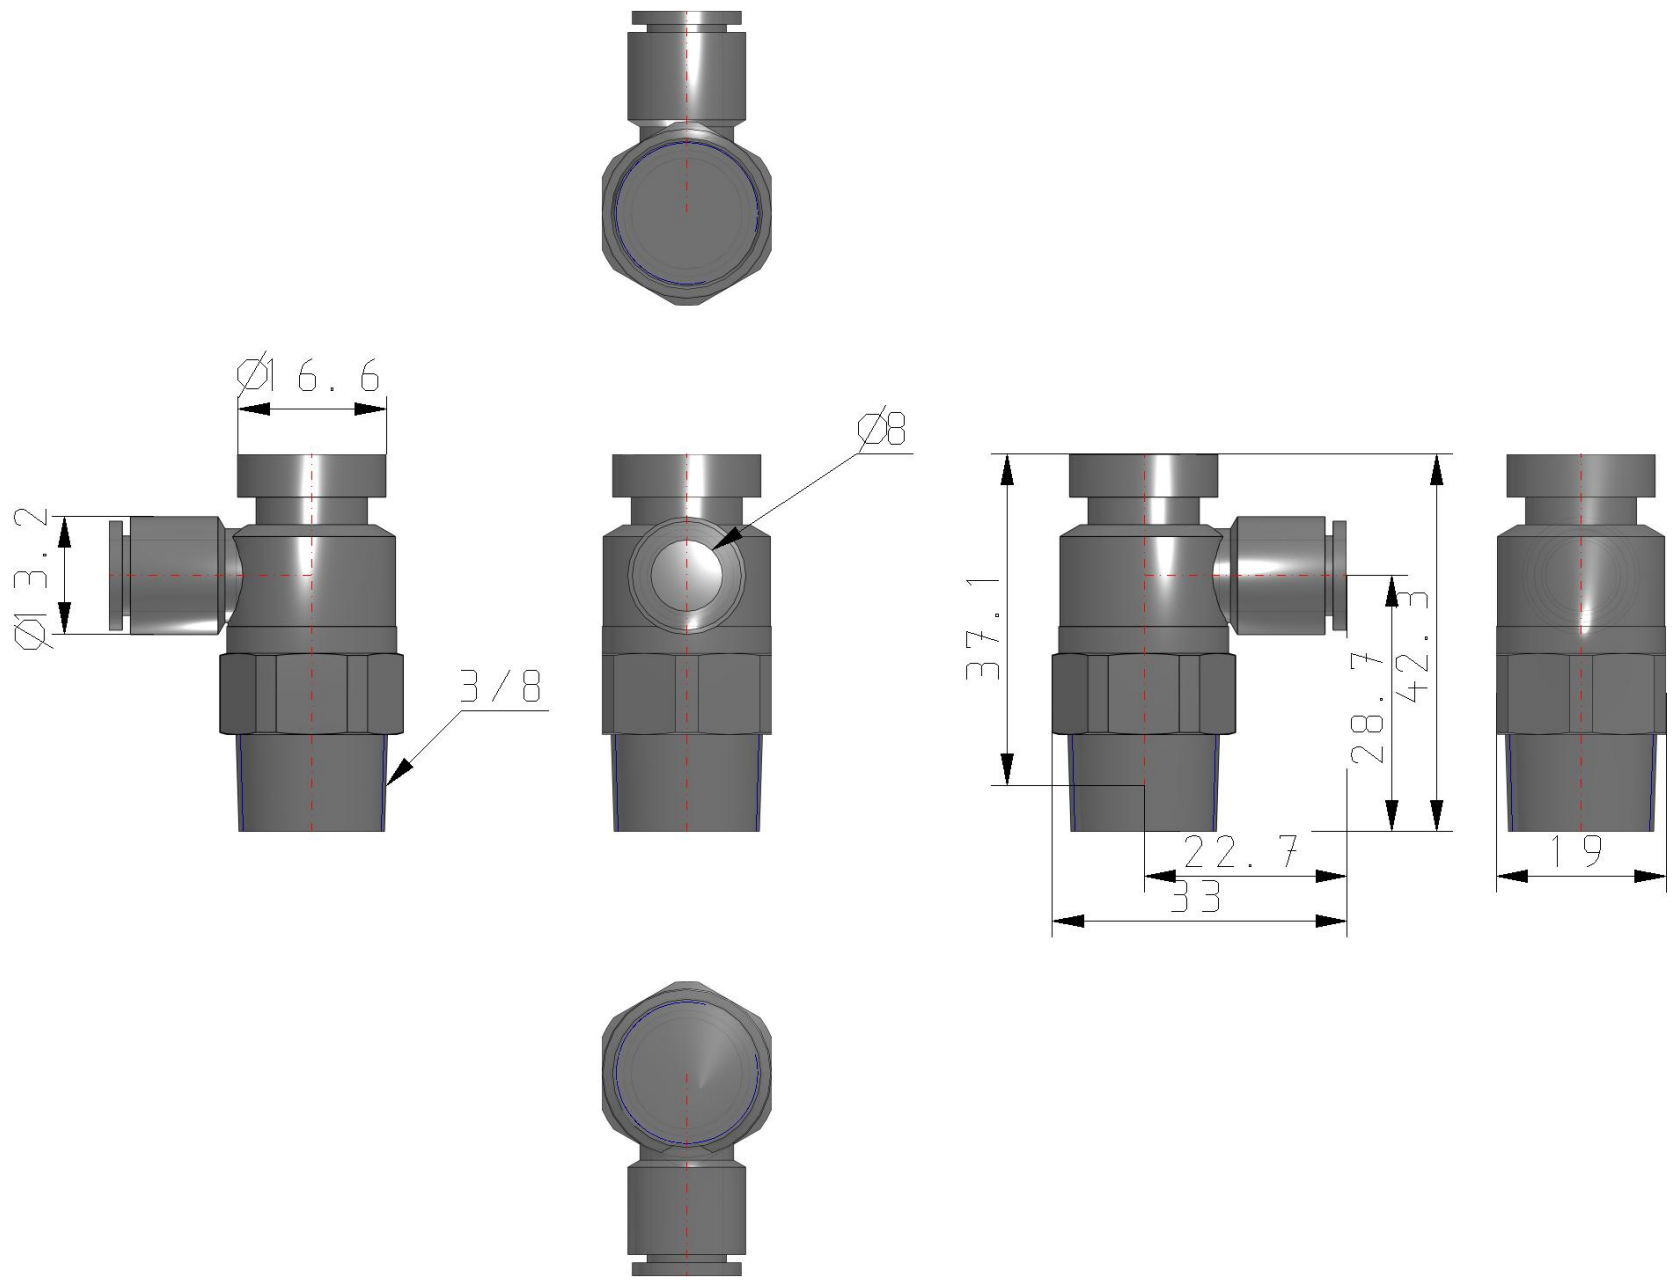

Dimensions