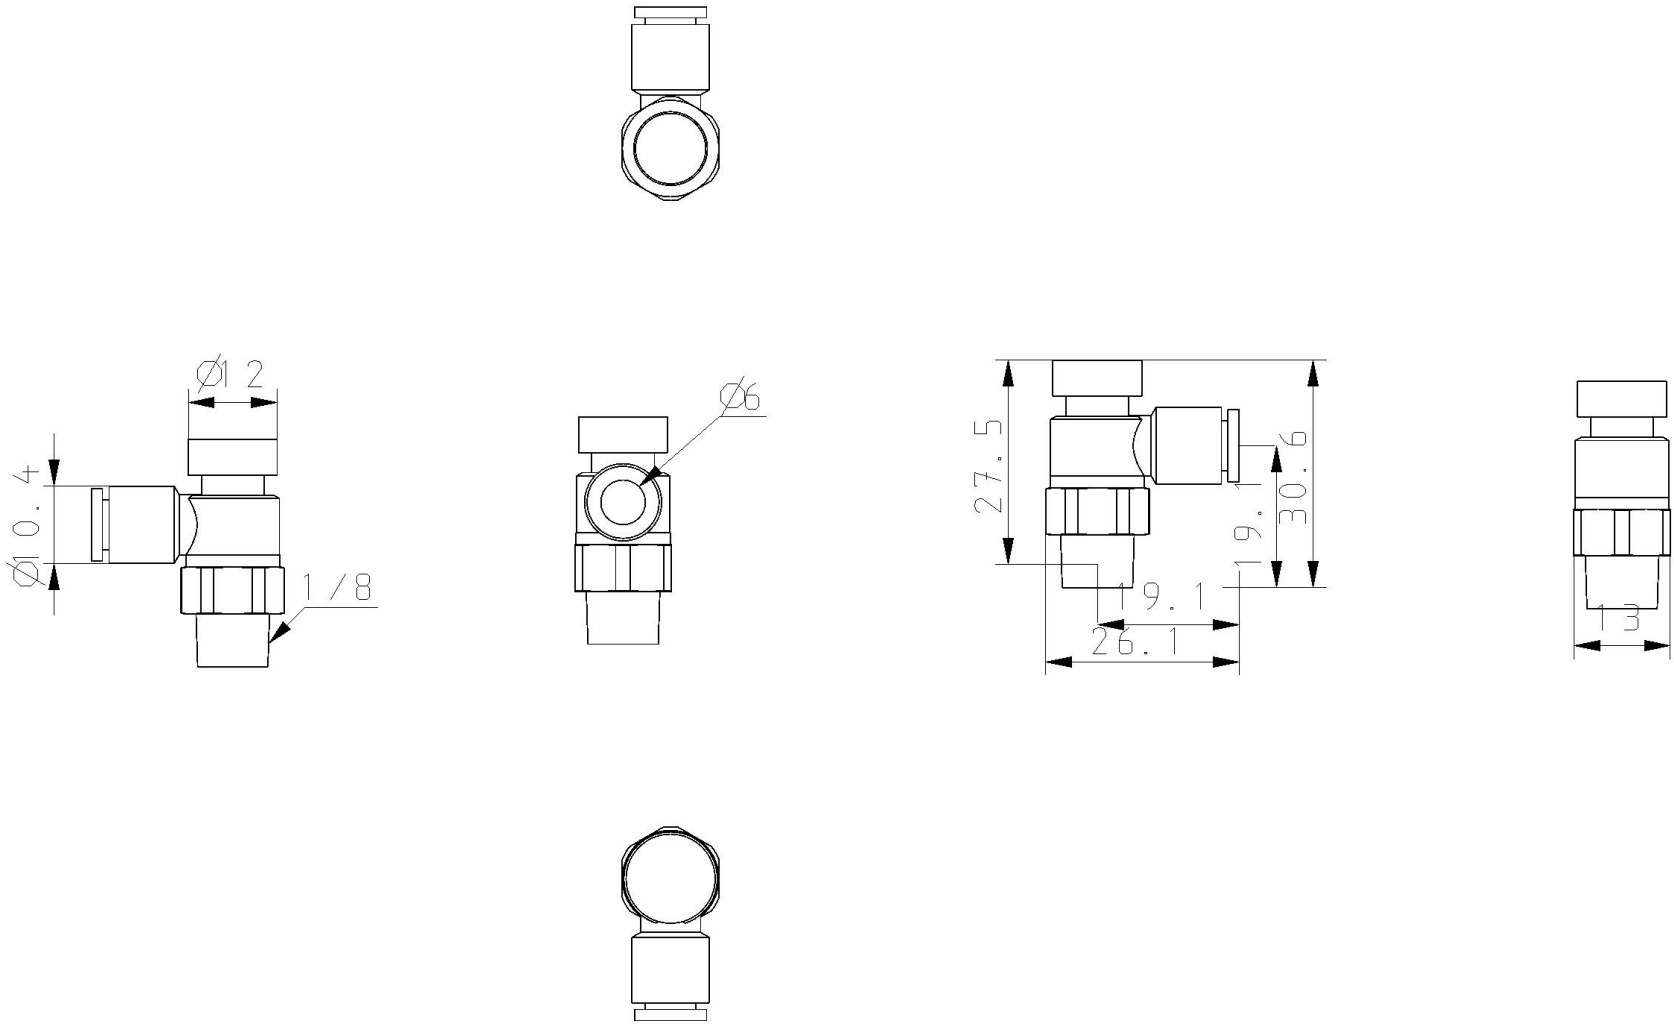

Elbow - AS*2*1F-A AS2211F-01-06A

Datasheet

- Port Size: M5, 10-32 UNF, 1/8, 1/4, 3/8, 1/2
- Applicable Tubing O.D.: Ø 2 to Ø 16 mm and Ø 1/8" to Ø 1/2"
- Operating Pressure Range: 0.1 to 1 MPa.

Standard specifications

Clean Series	None
Body Size	2 (1/8, 1/4)
Type	2 (Elbow)
Control Type	1 (Meter-in)
Thread Type	R or Metric
Port Size	01 (1/8)
Across Flat [H]	Body Size 1: 9mm; Body Size 2, 3, 4 None
Applicable Tubing O.D.	Ø6
Seal	None
Made to Order	None
Pressure medium	Compressed air
Maximum temperature of pressure medium	60 °C
Minimum temperature of pressure medium	-5 °C
Maximum ambient temperature	60 °C
Minimum ambient temperature	-5 °C
Weight	0.010 Kg

Dimensions

Additional information

Catalogue

[AS-1F_FG-A-Dd_EU.pdf](#)