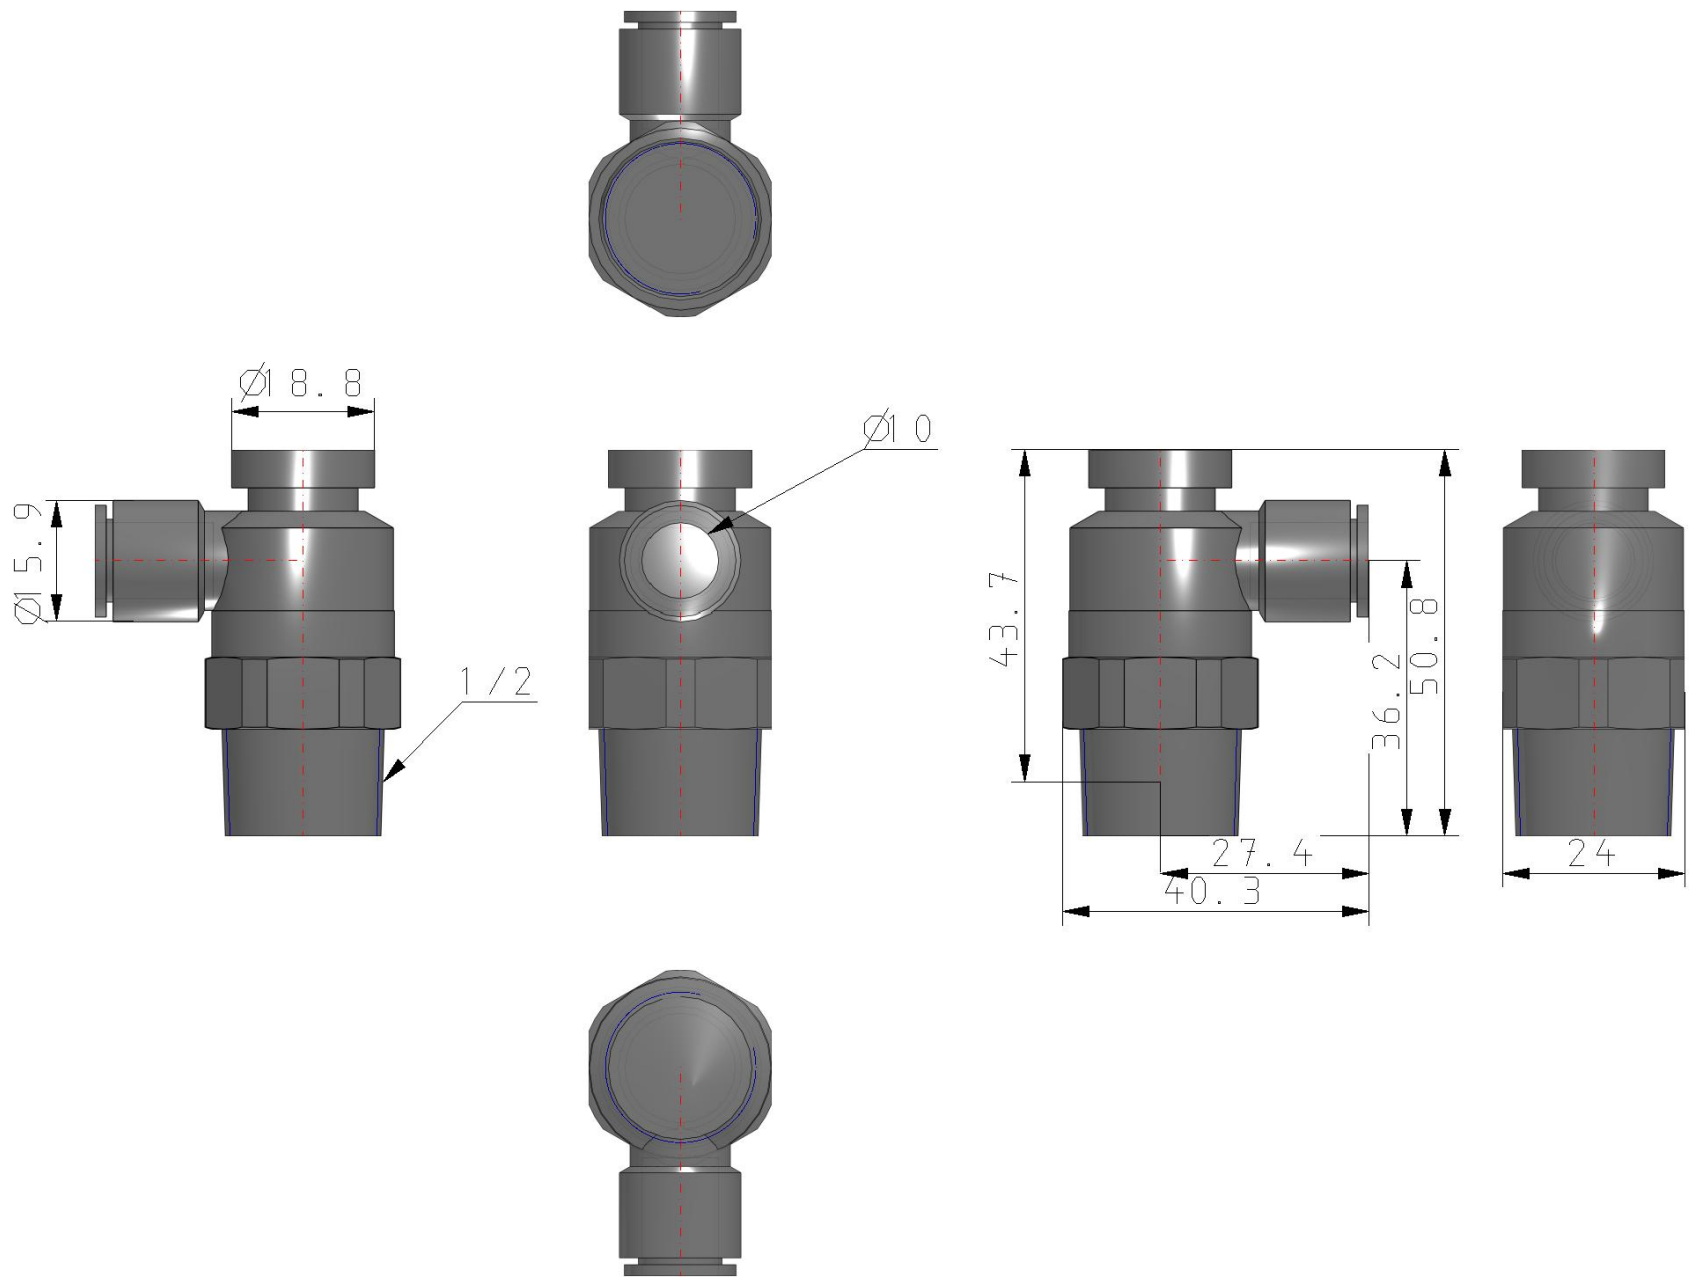

Dimensions

Specifications are subject to change without prior notice and any obligation on the part of the manufacturer.